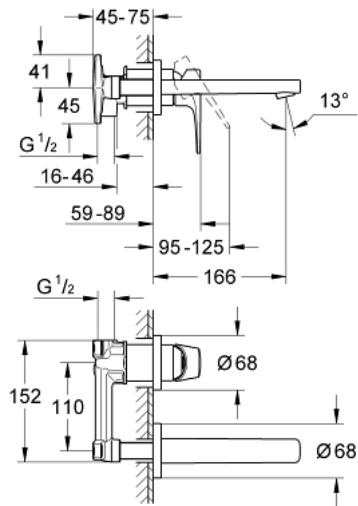

## 20 287 000 BAUFLOW TWO-HOLE BASIN MIXER

### PRODUCT DESCRIPTION

- Tyc: Chrome
- wall mounted
- consisting of:
- set for final installation
- concealed body
- metal lever
- GROHE SmoothControl 35 mm ceramic cartridge
- GROHE LongLife finish
- mousseur
- center distance 110 mm
- projection 166 mm

### SPARE PARTS

1: lever (Spare part-nr. 46774000)

2: Mousseur (Spare part-nr. 13929000)

3: Extension (Spare part-nr. 46627000)\*

\* Optional accessories