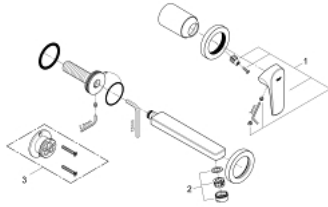

20 287 000 BAUFLOW TWO-HOLE BASIN MIXER

SPARE PARTS

1: lever (Spare part-nr. 46774000)

2: Mousseur (Spare part-nr. 13929000)

3: Extension (Spare part-nr. 46627000)*

* Optional accessories