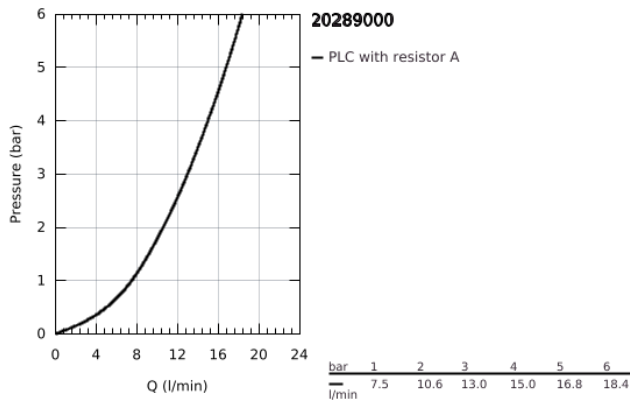

20 289 000 BAULOO TWO-HOLE BASIN MIXER

PRODUCT DESCRIPTION

- Colour: chrome
- wall mounted
- consisting of:
 - set for final installation and concealed body
 - metal lever
 - GROHE SmoothControl 35 mm ceramic cartridge
 - GROHE LongLife finish
 - mousseur
- center distance 110 mm
- projection 171 mm

20 289 000 **BAULOO** TWO-HOLE BASIN MIXER

SPARE PARTS

1: Lever (Spare part-nr. 46778000)

2: Mousseur (Spare part-nr. 13929000)

3: Extension (Spare part-nr. 46627000)*

* Optional accessories