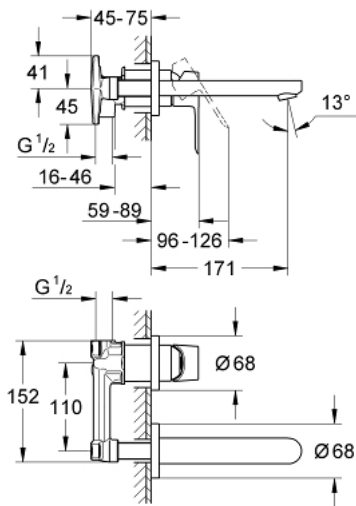

20 289 000 BAULOO TWO-HOLE BASIN MIXER

PRODUCT DESCRIPTION

- Colour: chrome
- wall mounted
- consisting of:
 - set for final installation and concealed body
 - metal lever
 - GROHE SmoothControl 35 mm ceramic cartridge
 - GROHE LongLife finish
 - mousseur
- center distance 110 mm
- projection 171 mm

20 289 000 **BAULOO** TWO-HOLE BASIN MIXER

SPARE PARTS

1: Lever (Spare part-nr. 46778000)

2: Mousseur (Spare part-nr. 13929000)

3: Extension (Spare part-nr. 46627000)*

* Optional accessories