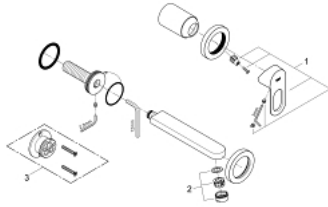

20 289 000 BAULOO TWO-HOLE BASIN MIXER

PRODUCT DESCRIPTION

- Colour: chrome
- wall mounted
- consisting of:
 - set for final installation and concealed body
 - metal lever
 - GROHE SmoothControl 35 mm ceramic cartridge
 - GROHE LongLife finish
 - mousseur
- center distance 110 mm
- projection 171 mm

20 289 000 **BAULOO** TWO-HOLE BASIN MIXER

SPARE PARTS

1: Lever (Spare part-nr. 46778000)

2: Mousseur (Spare part-nr. 13929000)

3: Extension (Spare part-nr. 46627000)*

* Optional accessories