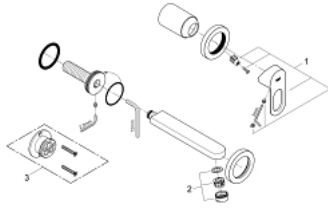

20 289 000 BAULoop TWO-HOLE BASIN MIXER

PRODUCT DESCRIPTION

- Tyc: Chrome
- wall mounted
- consisting of:
 - set for final installation and concealed body
 - metal lever
 - GROHE SmoothControl 35 mm ceramic cartridge
 - GROHE LongLife finish
 - mousseur
- center distance 110 mm
- projection 171 mm

20 289 000 **BAULOO** TWO-HOLE BASIN MIXER

SPARE PARTS

1: Lever (Spare part-nr. 46778000)

2: Mousseur (Spare part-nr. 13929000)

3: Extension (Spare part-nr. 46627000)*

* Optional accessories