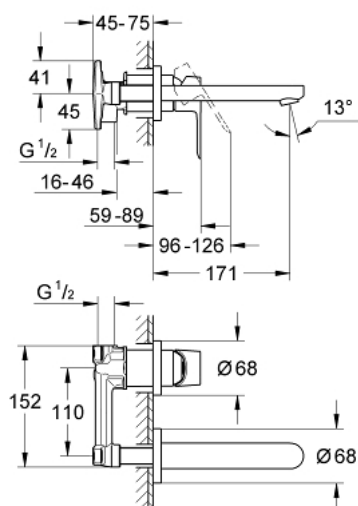

20 289 000 BAULoop TWO-HOLE BASIN MIXER

PRODUCT DESCRIPTION

- Tyc: Chrome
- wall mounted
- consisting of:
 - set for final installation and concealed body
 - metal lever
 - GROHE SmoothControl 35 mm ceramic cartridge
 - GROHE LongLife finish
 - mousseur
- center distance 110 mm
- projection 171 mm

20 289 000 **BAULOO** TWO-HOLE BASIN MIXER

SPARE PARTS

1: Lever (Spare part-nr. 46778000)

2: Mousseur (Spare part-nr. 13929000)

3: Extension (Spare part-nr. 46627000)*

* Optional accessories