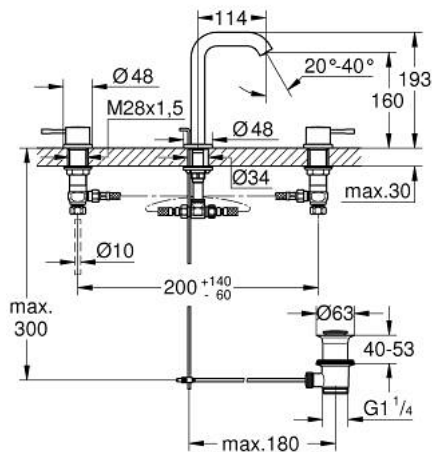

## 20 296 001 ESSENCE THREE-HOLE BASIN MIXER 1/2" M-SIZE

### PRODUCT DESCRIPTION

- Colour: chrome
- metal lever
- ceramic headparts 1/2", 90°
- GROHE LongLife finish
- GROHE EcoJoy - less water, perfect flow
- maximum flow rate (at 3 bar): 5 l/min
- GROHE AquaGuide adjustable mousseur
- pop-up waste set 1 1/4"
- pressure-proof flexible connection hoses between spout and side valves
- min. recommended pressure 1.0 bar
- union nut 1/2" x 10.5 mm

### SPARE PARTS

- 1: Handle pair (Spare part-nr. 48330000)
- 2: Ceramic headpart 1/2" (Spare part-nr. 45882000)
- 2.1: O-Ring Ø18,2 x Ø1,7 (Spare part-nr. 0392400M)
- 3: Ceramic headpart 1/2" (Spare part-nr. 45883000)
- 3.1: O-Ring Ø18,2 x Ø1,7 (Spare part-nr. 0392400M)
- 4: Pop-up rod (Spare part-nr. 65196000)
- 5: Mousseur (Spare part-nr. 48270000)
- 6: Fixing clamp (Spare part-nr. 6554100M)
- 7: Waste set 1 1/4" (Spare part-nr. 28910000)
- 7.1: Plug (Spare part-nr. 07182000)
- 7.2: Eccentric rod (Spare part-nr. 07052000)
- 8: Coupling nut 1/2" (Spare part-nr. 1290100M)
- 8.1: Fibre seal dia. Ø 18,5 x Ø 12 x 2 (Spare part-nr. 0138900M)
- 9: Flexible connection hose (Spare part-nr. 45704000)
- 10: Eccentric rod (Spare part-nr. 07341000)\*