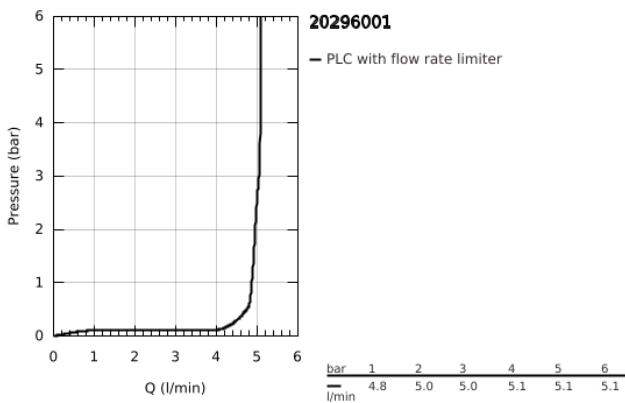

## 20 296 001 ESSENCE THREE-HOLE BASIN MIXER 1/2" M-SIZE

### PRODUCT DESCRIPTION

- Colour: chrome
- metal lever
- ceramic headparts 1/2", 90°
- GROHE LongLife finish
- GROHE EcoJoy - less water, perfect flow
- maximum flow rate (at 3 bar): 5 l/min
- GROHE AquaGuide adjustable mousseur
- pop-up waste set 1 1/4"
- pressure-proof flexible connection hoses between spout and side valves
- min. recommended pressure 1.0 bar
- union nut 1/2" x 10.5 mm