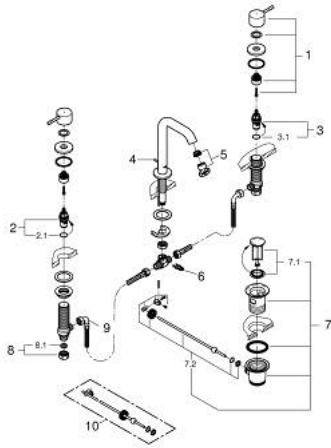

## 20 296 001 ESSENCE THREE-HOLE BASIN MIXER 1/2" M-SIZE

### PRODUCT DESCRIPTION

- Colour: chrome
- metal lever
- ceramic headparts 1/2", 90°
- GROHE LongLife finish
- GROHE EcoJoy - less water, perfect flow
- maximum flow rate (at 3 bar): 5 l/min
- GROHE AquaGuide adjustable mousseur
- pop-up waste set 1 1/4"
- pressure-proof flexible connection hoses between spout and side valves
- min. recommended pressure 1.0 bar
- union nut 1/2" x 10.5 mm

### SPARE PARTS

- 1: Handle pair (Spare part-nr. 48330000)
- 2: Ceramic headpart 1/2" (Spare part-nr. 45882000)
- 2.1: O-Ring Ø18,2 x Ø1,7 (Spare part-nr. 0392400M)
- 3: Ceramic headpart 1/2" (Spare part-nr. 45883000)
- 3.1: O-Ring Ø18,2 x Ø1,7 (Spare part-nr. 0392400M)
- 4: Pop-up rod (Spare part-nr. 65196000)
- 5: Mousseur (Spare part-nr. 48270000)
- 6: Fixing clamp (Spare part-nr. 6554100M)
- 7: Waste set 1 1/4" (Spare part-nr. 28910000)
- 7.1: Plug (Spare part-nr. 07182000)
- 7.2: Eccentric rod (Spare part-nr. 07052000)
- 8: Coupling nut 1/2" (Spare part-nr. 1290100M)
- 8.1: Fibre seal dia. Ø 18,5 x Ø 12 x 2 (Spare part-nr. 0138900M)
- 9: Flexible connection hose (Spare part-nr. 45704000)
- 10: Eccentric rod (Spare part-nr. 07341000)\*