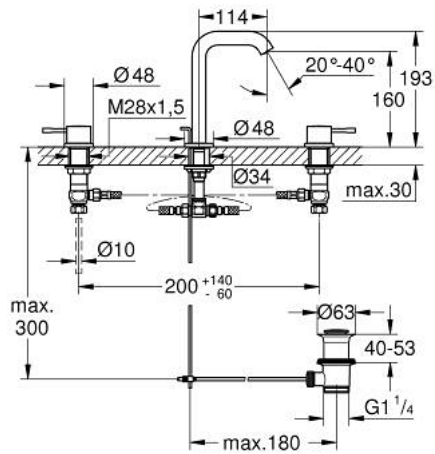

20 296 001 **ESSENCE THREE-HOLE BASIN MIXER 1/2"**  
**M-SIZE**

**PRODUCT DESCRIPTION**

- Tyc: Chrome
- metal lever
- ceramic headparts 1/2", 90°
- GROHE LongLife finish
- GROHE EcoJoy - Less water, perfect flow
- maximum flow rate (at 3 bar): 5 l/min
- GROHE AquaGuide adjustable mousseur
- pop-up waste set 1 1/4"
- pressure-proof flexible connection hoses between spout and side valves
- min. recommended pressure 1.0 bar
- union nut 1/2" x 10.5 mm

20 296 001 **ESSENCE THREE-HOLE BASIN MIXER 1/2"**  
**M-SIZE**

**SPARE PARTS**

- 1: Handle pair (Spare part-nr. 48330000)
- 2: Ceramic headpart 1/2" (Spare part-nr. 45882000)
- 2.1: O-ring  $\varnothing$  18.2 x  $\varnothing$  1.7 (Spare part-nr. 0392400M)
- 3: Ceramic headpart 1/2" (Spare part-nr. 45883000)
- 3.1: O-ring  $\varnothing$  18.2 x  $\varnothing$  1.7 (Spare part-nr. 0392400M)
- 4: Pop-up rod (Spare part-nr. 65196000)
- 5: Mousseur (Spare part-nr. 48270000)
- 6: Fixing clamp (Spare part-nr. 6554100M)
- 7: Waste set 1 1/4" (Spare part-nr. 28910000)
- 7.1: Plug (Spare part-nr. 07182000)
- 7.2: Eccentric rod (Spare part-nr. 07052000)
- 8: Coupling nut 1/2" (Spare part-nr. 1290100M)
- 8.1: Fibre seal  $\varnothing$  18,5 x  $\varnothing$  12 x 2 (Spare part-nr. 0138900M)
- 9: Flexible connection hose (Spare part-nr. 45704000)
- 10: Eccentric rod (Spare part-nr. 07341000)\*