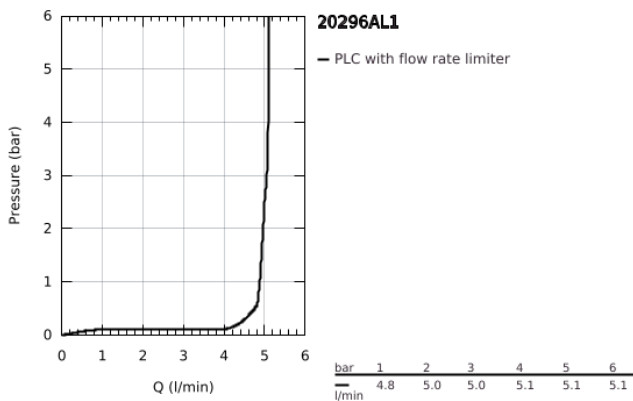

20 296 AL1 ESSENCE THREE-HOLE BASIN MIXER 1/2" M-SIZE

PRODUCT DESCRIPTION

- Colour: brushed hard graphite
- metal lever
- ceramic headparts 1/2", 90°
- GROHE LongLife finish
- GROHE EcoJoy - less water, perfect flow
- maximum flow rate (at 3 bar): 5.7 l/min
- GROHE AquaGuide adjustable mousseur
- pop-up waste set 1 1/4"
- pressure-proof flexible connection hoses between spout and side valves
- min. recommended pressure 1.0 bar
- union nut 1/2" x 10.5 mm

20 296 AL1 ESSENCE THREE-HOLE BASIN MIXER 1/2" M-SIZE

SPARE PARTS

- 1: Essence pair of handles (Spare part-nr. 48330AL0)
 - 2: Ceramic headpart 1/2" (Spare part-nr. 45882000)
 - 2.1: O-Ring Ø18,2 x Ø1,7 (Spare part-nr. 0392400M)
 - 3: Ceramic headpart 1/2" (Spare part-nr. 45883000)
 - 3.1: O-Ring Ø18,2 x Ø1,7 (Spare part-nr. 0392400M)
 - 4: Pop-up rod (Spare part-nr. 65196AL0)
 - 5: Mousseur (Spare part-nr. 48270000)
 - 6: Fixing clamp (Spare part-nr. 6554100M)
 - 7: Waste set 1 1/4" (Spare part-nr. 28910AL0)
 - 7.1: Plug (Spare part-nr. 07182AL0)
 - 7.2: Eccentric rod (Spare part-nr. 07052000)
 - 8: Coupling nut 1/2" (Spare part-nr. 1290100M)
 - 8.1: Fibre seal dia. Ø 18,5 x Ø 12 x 2 (Spare part-nr. 0138900M)
 - 9: Flexible connection hose (Spare part-nr. 45704000)
 - 10: Eccentric rod (Spare part-nr. 07341000)*
- * Optional accessories