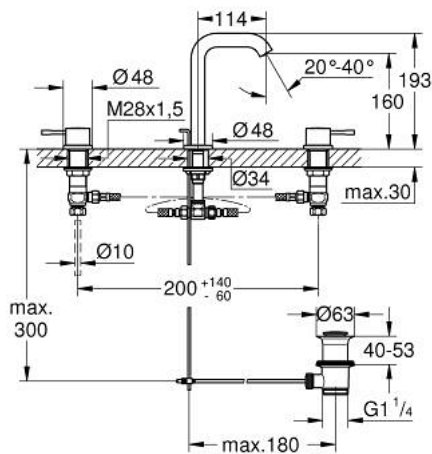

20 296 AL1 ESSENCE THREE-HOLE BASIN MIXER 1/2" M-SIZE

PRODUCT DESCRIPTION

- Colour: brushed hard graphite
- metal lever
- ceramic headparts 1/2", 90°
- GROHE LongLife finish
- GROHE EcoJoy - less water, perfect flow
- maximum flow rate (at 3 bar): 5.7 l/min
- GROHE AquaGuide adjustable mousseur
- pop-up waste set 1 1/4"
- pressure-proof flexible connection hoses between spout and side valves
- min. recommended pressure 1.0 bar
- union nut 1/2" x 10.5 mm

20 296 AL1 ESSENCE THREE-HOLE BASIN MIXER 1/2" M-SIZE

SPARE PARTS

- 1: Essence pair of handles (Spare part-nr. 48330AL0)
 - 2: Ceramic headpart 1/2" (Spare part-nr. 45882000)
 - 2.1: O-Ring Ø18,2 x Ø1,7 (Spare part-nr. 0392400M)
 - 3: Ceramic headpart 1/2" (Spare part-nr. 45883000)
 - 3.1: O-Ring Ø18,2 x Ø1,7 (Spare part-nr. 0392400M)
 - 4: Pop-up rod (Spare part-nr. 65196AL0)
 - 5: Mousseur (Spare part-nr. 48270000)
 - 6: Fixing clamp (Spare part-nr. 6554100M)
 - 7: Waste set 1 1/4" (Spare part-nr. 28910AL0)
 - 7.1: Plug (Spare part-nr. 07182AL0)
 - 7.2: Eccentric rod (Spare part-nr. 07052000)
 - 8: Coupling nut 1/2" (Spare part-nr. 1290100M)
 - 8.1: Fibre seal dia. Ø 18,5 x Ø 12 x 2 (Spare part-nr. 0138900M)
 - 9: Flexible connection hose (Spare part-nr. 45704000)
 - 10: Eccentric rod (Spare part-nr. 07341000)*
- * Optional accessories