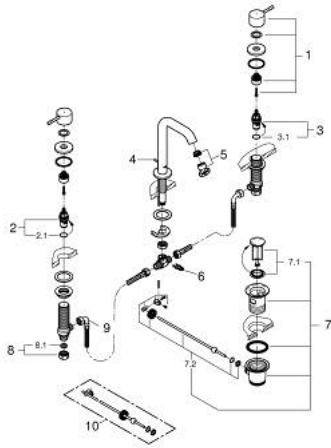

20 296 AL1 ESSENCE THREE-HOLE BASIN MIXER 1/2" M-SIZE

SPARE PARTS

- 1: Essence pair of handles (Spare part-nr. 48330AL0)
 - 2: Ceramic headpart 1/2" (Spare part-nr. 45882000)
 - 2.1: O-Ring Ø18,2 x Ø1,7 (Spare part-nr. 0392400M)
 - 3: Ceramic headpart 1/2" (Spare part-nr. 45883000)
 - 3.1: O-Ring Ø18,2 x Ø1,7 (Spare part-nr. 0392400M)
 - 4: Pop-up rod (Spare part-nr. 65196AL0)
 - 5: Mousseur (Spare part-nr. 48270000)
 - 6: Fixing clamp (Spare part-nr. 6554100M)
 - 7: Waste set 1 1/4" (Spare part-nr. 28910AL0)
 - 7.1: Plug (Spare part-nr. 07182AL0)
 - 7.2: Eccentric rod (Spare part-nr. 07052000)
 - 8: Coupling nut 1/2" (Spare part-nr. 1290100M)
 - 8.1: Fibre seal dia. Ø 18,5 x Ø 12 x 2 (Spare part-nr. 0138900M)
 - 9: Flexible connection hose (Spare part-nr. 45704000)
 - 10: Eccentric rod (Spare part-nr. 07341000)*
- * Optional accessories