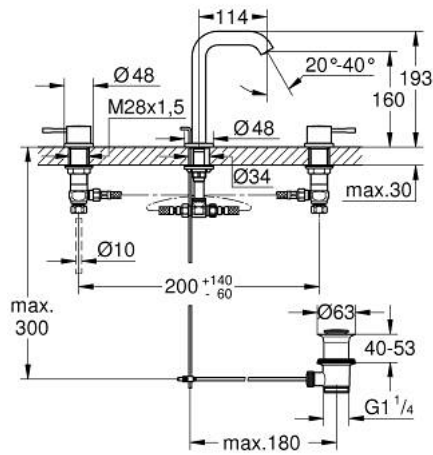

20 296 AL1 ESSENCE THREE-HOLE BASIN MIXER 1/2" M-SIZE

PRODUCT DESCRIPTION

- Tyc: brushed hard graphite
- metal lever
- ceramic headparts 1/2", 90°
- GROHE LongLife finish
- GROHE EcoJoy - Less water, perfect flow
- GROHE EcoJoy mousseur 5.7 l/min
- GROHE AquaGuide adjustable mousseur
- pop-up waste set 1 1/4"
- pressure-proof flexible connection hoses between spout and side valves
- min. recommended pressure 1.0 bar
- union nut 1/2" x 10.5 mm

20 296 AL1 ESSENCE THREE-HOLE BASIN MIXER 1/2" M-SIZE

SPARE PARTS

- 1: Essence pair of handles (Spare part-nr. 48330AL0)
- 2: Ceramic headpart 1/2" (Spare part-nr. 45882000)
- 2.1: O-ring \varnothing 18.2 x \varnothing 1.7 (Spare part-nr. 0392400M)
- 3: Ceramic headpart 1/2" (Spare part-nr. 45883000)
- 3.1: O-ring \varnothing 18.2 x \varnothing 1.7 (Spare part-nr. 0392400M)
- 4: Pop-up rod (Spare part-nr. 65196AL0)
- 5: Mousseur (Spare part-nr. 48270000)
- 6: Fixing clamp (Spare part-nr. 6554100M)
- 7: Waste set 1 1/4" (Spare part-nr. 28910AL0)
- 7.1: Plug (Spare part-nr. 07182AL0)
- 7.2: Eccentric rod (Spare part-nr. 07052000)
- 8: Coupling nut 1/2" (Spare part-nr. 1290100M)
- 8.1: Fibre seal \varnothing 18,5 x \varnothing 12 x 2 (Spare part-nr. 0138900M)
- 9: Flexible connection hose (Spare part-nr. 45704000)
- 10: Eccentric rod (Spare part-nr. 07341000)*