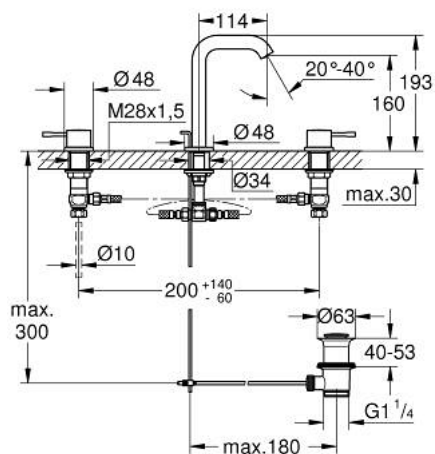

## 20 296 AL1 ESSENCE THREE-HOLE BASIN MIXER 1/2" M-SIZE

### PRODUCT DESCRIPTION

- Tyc: brushed hard graphite
- metal lever
- ceramic headparts 1/2", 90°
- GROHE LongLife finish
- GROHE EcoJoy - Less water, perfect flow
- maximum flow rate (at 3 bar): 5.7 l/min
- GROHE AquaGuide adjustable mousseur
- pop-up waste set 1 1/4"
- pressure-proof flexible connection hoses between spout and side valves
- min. recommended pressure 1.0 bar
- union nut 1/2" x 10.5 mm

20 296 AL1 ESSENCE THREE-HOLE BASIN MIXER 1/2"  
M-SIZE

**SPARE PARTS**

- 1: Essence pair of handles (Spare part-nr. 48330AL0)
- 2: Ceramic headpart 1/2" (Spare part-nr. 45882000)
- 2.1: O-ring Ø 18.2 x Ø 1.7 (Spare part-nr. 0392400M)
- 3: Ceramic headpart 1/2" (Spare part-nr. 45883000)
- 3.1: O-ring Ø 18.2 x Ø 1.7 (Spare part-nr. 0392400M)
- 4: Pop-up rod (Spare part-nr. 65196AL0)
- 5: Mousseur (Spare part-nr. 48270000)
- 6: Fixing clamp (Spare part-nr. 6554100M)
- 7: Waste set 1 1/4" (Spare part-nr. 28910AL0)
- 7.1: Plug (Spare part-nr. 07182AL0)
- 7.2: Eccentric rod (Spare part-nr. 07052000)
- 8: Coupling nut 1/2" (Spare part-nr. 1290100M)
- 8.1: Fibre seal Ø 18,5 x Ø 12 x 2 (Spare part-nr. 0138900M)
- 9: Flexible connection hose (Spare part-nr. 45704000)
- 10: Eccentric rod (Spare part-nr. 07341000)\*