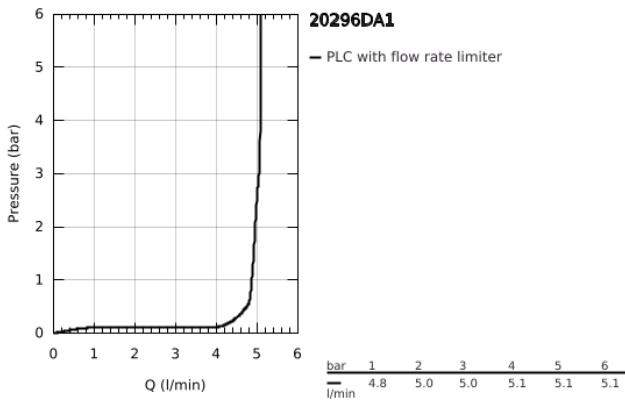

20 296 DA1 ESSENCE THREE-HOLE BASIN MIXER 1/2" M-SIZE

PRODUCT DESCRIPTION

- Colour: warm sunset
- metal lever
- ceramic headparts 1/2", 90°
- GROHE LongLife finish
- GROHE EcoJoy - less water, perfect flow
- GROHE EcoJoy mousseur 5.7 l/min
- GROHE AquaGuide adjustable mousseur
- pop-up waste set 1 1/4"
- pressure-proof flexible connection hoses between spout and side valves
- min. recommended pressure 1.0 bar
- union nut 1/2" x 10.5 mm

20 296 DA1 ESSENCE THREE-HOLE BASIN MIXER 1/2" M-SIZE

SPARE PARTS

- 1: Essence pair of handles (Spare part-nr. 48330DA0)
 - 2: Ceramic headpart 1/2" (Spare part-nr. 45882000)
 - 2.1: O-Ring Ø18,2 x Ø1,7 (Spare part-nr. 0392400M)
 - 3: Ceramic headpart 1/2" (Spare part-nr. 45883000)
 - 3.1: O-Ring Ø18,2 x Ø1,7 (Spare part-nr. 0392400M)
 - 4: Pop-up rod (Spare part-nr. 65196DA0)
 - 5: Mousseur (Spare part-nr. 48270000)
 - 6: Fixing clamp (Spare part-nr. 6554100M)
 - 7: Waste set 1 1/4" (Spare part-nr. 28910DA0)
 - 7.1: Plug (Spare part-nr. 07182DA0)
 - 7.2: Eccentric rod (Spare part-nr. 07052000)
 - 8: Coupling nut 1/2" (Spare part-nr. 1290100M)
 - 8.1: Fibre seal dia. Ø 18,5 x Ø 12 x 2 (Spare part-nr. 0138900M)
 - 9: Flexible connection hose (Spare part-nr. 45704000)
 - 10: Eccentric rod (Spare part-nr. 07341000)*
- * Optional accessories