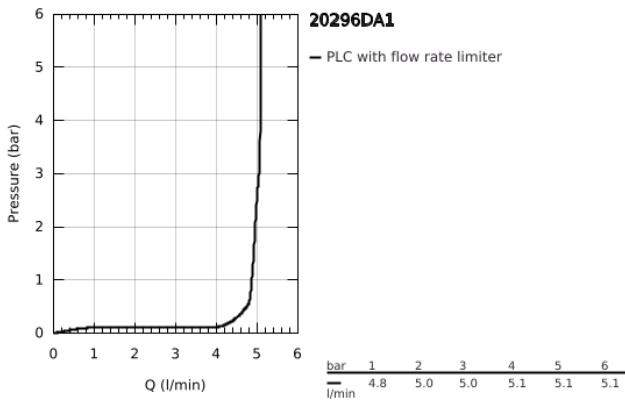

20 296 DA1 ESSENCE THREE-HOLE BASIN MIXER 1/2" M-SIZE

PRODUCT DESCRIPTION

- Colour: warm sunset
- metal lever
- ceramic headparts 1/2", 90°
- GROHE LongLife finish
- GROHE EcoJoy - less water, perfect flow
- maximum flow rate (at 3 bar): 5.7 l/min
- GROHE AquaGuide adjustable mousseur
- pop-up waste set 1 1/4"
- pressure-proof flexible connection hoses between spout and side valves
- min. recommended pressure 1.0 bar
- union nut 1/2" x 10.5 mm

20 296 DA1 ESSENCE THREE-HOLE BASIN MIXER 1/2" M-SIZE

SPARE PARTS

- 1: Essence pair of handles (Spare part-nr. 48330DA0)
 - 2: Ceramic headpart 1/2" (Spare part-nr. 45882000)
 - 2.1: O-Ring Ø18,2 x Ø1,7 (Spare part-nr. 0392400M)
 - 3: Ceramic headpart 1/2" (Spare part-nr. 45883000)
 - 3.1: O-Ring Ø18,2 x Ø1,7 (Spare part-nr. 0392400M)
 - 4: Pop-up rod (Spare part-nr. 65196DA0)
 - 5: Mousseur (Spare part-nr. 48270000)
 - 6: Fixing clamp (Spare part-nr. 6554100M)
 - 7: Waste set 1 1/4" (Spare part-nr. 28910DA0)
 - 7.1: Plug (Spare part-nr. 07182DA0)
 - 7.2: Eccentric rod (Spare part-nr. 07052000)
 - 8: Coupling nut 1/2" (Spare part-nr. 1290100M)
 - 8.1: Fibre seal dia. Ø 18,5 x Ø 12 x 2 (Spare part-nr. 0138900M)
 - 9: Flexible connection hose (Spare part-nr. 45704000)
 - 10: Eccentric rod (Spare part-nr. 07341000)*
- * Optional accessories