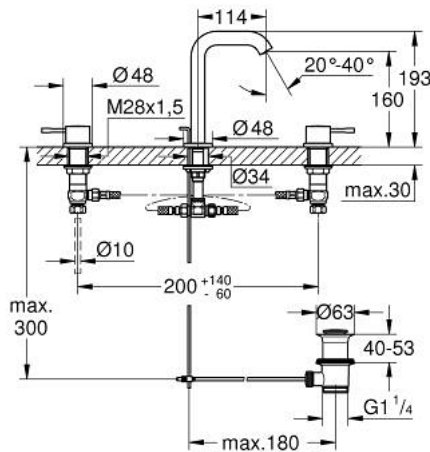

20 296 DA1 ESSENCE THREE-HOLE BASIN MIXER 1/2" M-SIZE

PRODUCT DESCRIPTION

- Colour: warm sunset
- metal lever
- ceramic headparts 1/2", 90°
- GROHE LongLife finish
- GROHE EcoJoy - less water, perfect flow
- maximum flow rate (at 3 bar): 5.7 l/min
- GROHE AquaGuide adjustable mousseur
- pop-up waste set 1 1/4"
- pressure-proof flexible connection hoses between spout and side valves
- min. recommended pressure 1.0 bar
- union nut 1/2" x 10.5 mm

20 296 DA1 ESSENCE THREE-HOLE BASIN MIXER 1/2" M-SIZE

SPARE PARTS

- 1: Essence pair of handles (Spare part-nr. 48330DA0)
 - 2: Ceramic headpart 1/2" (Spare part-nr. 45882000)
 - 2.1: O-Ring Ø18,2 x Ø1,7 (Spare part-nr. 0392400M)
 - 3: Ceramic headpart 1/2" (Spare part-nr. 45883000)
 - 3.1: O-Ring Ø18,2 x Ø1,7 (Spare part-nr. 0392400M)
 - 4: Pop-up rod (Spare part-nr. 65196DA0)
 - 5: Mousseur (Spare part-nr. 48270000)
 - 6: Fixing clamp (Spare part-nr. 6554100M)
 - 7: Waste set 1 1/4" (Spare part-nr. 28910DA0)
 - 7.1: Plug (Spare part-nr. 07182DA0)
 - 7.2: Eccentric rod (Spare part-nr. 07052000)
 - 8: Coupling nut 1/2" (Spare part-nr. 1290100M)
 - 8.1: Fibre seal dia. Ø 18,5 x Ø 12 x 2 (Spare part-nr. 0138900M)
 - 9: Flexible connection hose (Spare part-nr. 45704000)
 - 10: Eccentric rod (Spare part-nr. 07341000)*
- * Optional accessories