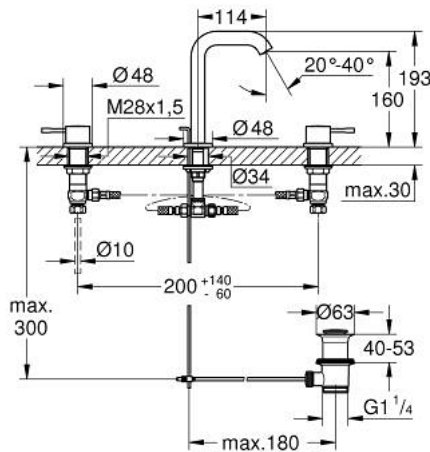

20 296 DA1 ESSENCE THREE-HOLE BASIN MIXER 1/2" M-SIZE

PRODUCT DESCRIPTION

- Colour: warm sunset
- metal lever
- ceramic headparts 1/2", 90°
- GROHE LongLife finish
- GROHE EcoJoy - less water, perfect flow
- GROHE EcoJoy mousseur 5.7 l/min
- GROHE AquaGuide adjustable mousseur
- pop-up waste set 1 1/4"
- pressure-proof flexible connection hoses between spout and side valves
- min. recommended pressure 1.0 bar
- union nut 1/2" x 10.5 mm

20 296 DA1 ESSENCE THREE-HOLE BASIN MIXER 1/2" M-SIZE

SPARE PARTS

- 1: Essence pair of handles (Spare part-nr. 48330DA0)
 - 2: Ceramic headpart 1/2" (Spare part-nr. 45882000)
 - 2.1: O-Ring Ø18,2 x Ø1,7 (Spare part-nr. 0392400M)
 - 3: Ceramic headpart 1/2" (Spare part-nr. 45883000)
 - 3.1: O-Ring Ø18,2 x Ø1,7 (Spare part-nr. 0392400M)
 - 4: Pop-up rod (Spare part-nr. 65196DA0)
 - 5: Mousseur (Spare part-nr. 48270000)
 - 6: Fixing clamp (Spare part-nr. 6554100M)
 - 7: Waste set 1 1/4" (Spare part-nr. 28910DA0)
 - 7.1: Plug (Spare part-nr. 07182DA0)
 - 7.2: Eccentric rod (Spare part-nr. 07052000)
 - 8: Coupling nut 1/2" (Spare part-nr. 1290100M)
 - 8.1: Fibre seal dia. Ø 18,5 x Ø 12 x 2 (Spare part-nr. 0138900M)
 - 9: Flexible connection hose (Spare part-nr. 45704000)
 - 10: Eccentric rod (Spare part-nr. 07341000)*
- * Optional accessories