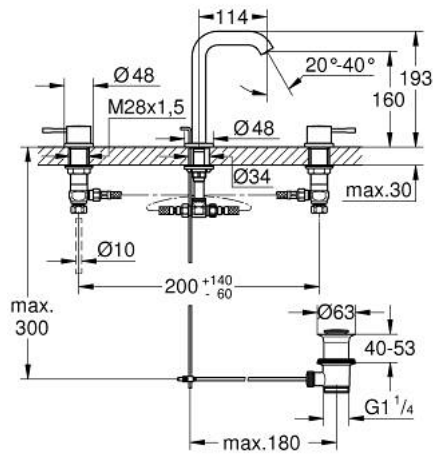

20 296 DA1 ESSENCE THREE-HOLE BASIN MIXER 1/2" M-SIZE

PRODUCT DESCRIPTION

- Tyc: warm sunset
- metal lever
- ceramic headparts 1/2", 90°
- GROHE LongLife finish
- GROHE EcoJoy - Less water, perfect flow
- maximum flow rate (at 3 bar): 5.7 l/min
- GROHE AquaGuide adjustable mousseur
- pop-up waste set 1 1/4"
- pressure-proof flexible connection hoses between spout and side valves
- min. recommended pressure 1.0 bar
- union nut 1/2" x 10.5 mm

20 296 DA1 ESSENCE THREE-HOLE BASIN MIXER 1/2" M-SIZE

SPARE PARTS

- 1: Essence pair of handles (Spare part-nr. 48330DA0)
- 2: Ceramic headpart 1/2" (Spare part-nr. 45882000)
- 2.1: O-ring Ø 18.2 x Ø 1.7 (Spare part-nr. 0392400M)
- 3: Ceramic headpart 1/2" (Spare part-nr. 45883000)
- 3.1: O-ring Ø 18.2 x Ø 1.7 (Spare part-nr. 0392400M)
- 4: Pop-up rod (Spare part-nr. 65196DA0)
- 5: Mousseur (Spare part-nr. 48270000)
- 6: Fixing clamp (Spare part-nr. 6554100M)
- 7: Waste set 1 1/4" (Spare part-nr. 28910DA0)
- 7.1: Plug (Spare part-nr. 07182DA0)
- 7.2: Eccentric rod (Spare part-nr. 07052000)
- 8: Coupling nut 1/2" (Spare part-nr. 1290100M)
- 8.1: Fibre seal Ø 18,5 x Ø 12 x 2 (Spare part-nr. 0138900M)
- 9: Flexible connection hose (Spare part-nr. 45704000)
- 10: Eccentric rod (Spare part-nr. 07341000)*