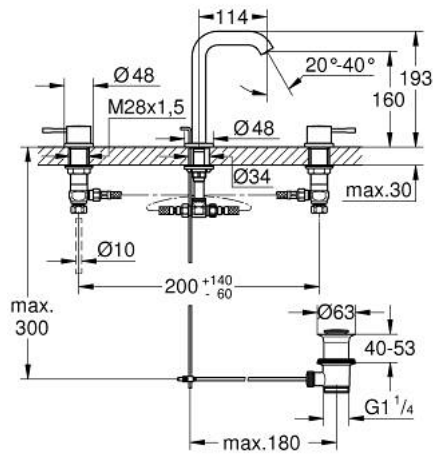

20 296 DA1 ESSENCE THREE-HOLE BASIN MIXER 1/2" M-SIZE

PRODUCT DESCRIPTION

- Tyc: warm sunset
- metal lever
- ceramic headparts 1/2", 90°
- GROHE LongLife finish
- GROHE EcoJoy - Less water, perfect flow
- GROHE EcoJoy mousseur 5.7 l/min
- GROHE AquaGuide adjustable mousseur
- pop-up waste set 1 1/4"
- pressure-proof flexible connection hoses between spout and side valves
- min. recommended pressure 1.0 bar
- union nut 1/2" x 10.5 mm

20 296 DA1 ESSENCE THREE-HOLE BASIN MIXER 1/2" M-SIZE

SPARE PARTS

- 1: Essence pair of handles (Spare part-nr. 48330DA0)
- 2: Ceramic headpart 1/2" (Spare part-nr. 45882000)
- 2.1: O-ring \varnothing 18.2 x \varnothing 1.7 (Spare part-nr. 0392400M)
- 3: Ceramic headpart 1/2" (Spare part-nr. 45883000)
- 3.1: O-ring \varnothing 18.2 x \varnothing 1.7 (Spare part-nr. 0392400M)
- 4: Pop-up rod (Spare part-nr. 65196DA0)
- 5: Mousseur (Spare part-nr. 48270000)
- 6: Fixing clamp (Spare part-nr. 6554100M)
- 7: Waste set 1 1/4" (Spare part-nr. 28910DA0)
- 7.1: Plug (Spare part-nr. 07182DA0)
- 7.2: Eccentric rod (Spare part-nr. 07052000)
- 8: Coupling nut 1/2" (Spare part-nr. 1290100M)
- 8.1: Fibre seal \varnothing 18,5 x \varnothing 12 x 2 (Spare part-nr. 0138900M)
- 9: Flexible connection hose (Spare part-nr. 45704000)
- 10: Eccentric rod (Spare part-nr. 07341000)*