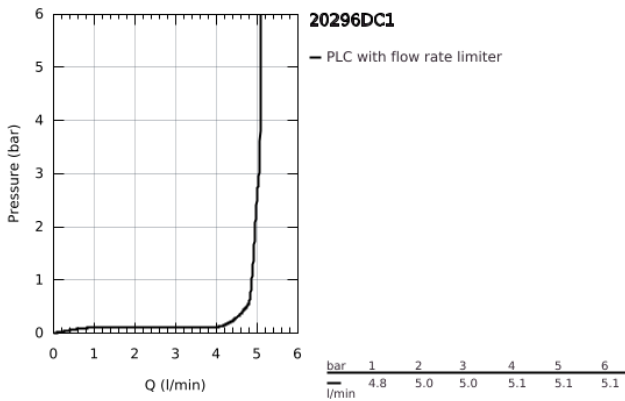

20 296 DC1 ESSENCE THREE-HOLE BASIN MIXER 1/2" M-SIZE

PRODUCT DESCRIPTION

- Colour: supersteel
- metal lever
- ceramic headparts 1/2", 90°
- GROHE LongLife finish
- GROHE EcoJoy - less water, perfect flow
- GROHE EcoJoy mousseur 5.7 l/min
- GROHE AquaGuide adjustable mousseur
- pop-up waste set 1 1/4"
- pressure-proof flexible connection hoses between spout and side valves
- min. recommended pressure 1.0 bar
- union nut 1/2" x 10.5 mm

20 296 DC1 ESSENCE THREE-HOLE BASIN MIXER 1/2" M-SIZE

SPARE PARTS

- 1: Essence pair of handles (Spare part-nr. 48330DC0)
 - 2: Ceramic headpart 1/2" (Spare part-nr. 45882000)
 - 2.1: O-Ring Ø18,2 x Ø1,7 (Spare part-nr. 0392400M)
 - 3: Ceramic headpart 1/2" (Spare part-nr. 45883000)
 - 3.1: O-Ring Ø18,2 x Ø1,7 (Spare part-nr. 0392400M)
 - 4: Pop-up rod (Spare part-nr. 65196DC0)
 - 5: Mousseur (Spare part-nr. 48270000)
 - 6: Fixing clamp (Spare part-nr. 6554100M)
 - 7: Waste set 1 1/4" (Spare part-nr. 28910DC0)
 - 7.1: Plug (Spare part-nr. 07182DC0)
 - 7.2: Eccentric rod (Spare part-nr. 07052000)
 - 8: Coupling nut 1/2" (Spare part-nr. 1290100M)
 - 8.1: Fibre seal dia. Ø 18,5 x Ø 12 x 2 (Spare part-nr. 0138900M)
 - 9: Flexible connection hose (Spare part-nr. 45704000)
 - 10: Eccentric rod (Spare part-nr. 07341000)*
- * Optional accessories