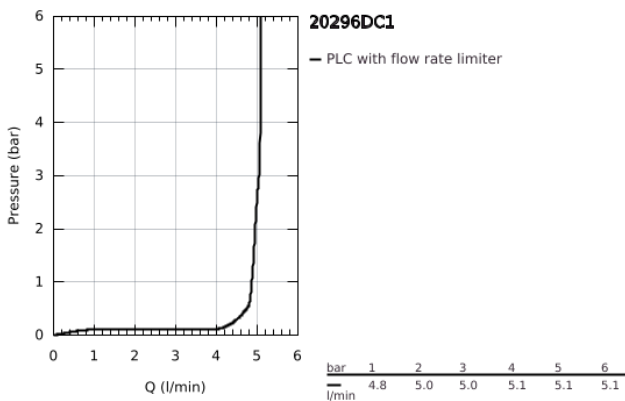

## 20 296 DC1 ESSENCE THREE-HOLE BASIN MIXER 1/2" M-SIZE

### PRODUCT DESCRIPTION

- Colour: supersteel
- metal lever
- ceramic headparts 1/2", 90°
- GROHE LongLife finish
- GROHE EcoJoy - less water, perfect flow
- maximum flow rate (at 3 bar): 5.7 l/min
- GROHE AquaGuide adjustable mousseur
- pop-up waste set 1 1/4"
- pressure-proof flexible connection hoses between spout and side valves
- min. recommended pressure 1.0 bar
- union nut 1/2" x 10.5 mm

### SPARE PARTS

- 1: Essence pair of handles (Spare part-nr. 48330DC0)
  - 2: Ceramic headpart 1/2" (Spare part-nr. 45882000)
  - 2.1: O-Ring Ø18,2 x Ø1,7 (Spare part-nr. 0392400M)
  - 3: Ceramic headpart 1/2" (Spare part-nr. 45883000)
  - 3.1: O-Ring Ø18,2 x Ø1,7 (Spare part-nr. 0392400M)
  - 4: Pop-up rod (Spare part-nr. 65196DC0)
  - 5: Mousseur (Spare part-nr. 48270000)
  - 6: Fixing clamp (Spare part-nr. 6554100M)
  - 7: Waste set 1 1/4" (Spare part-nr. 28910DC0)
  - 7.1: Plug (Spare part-nr. 07182DC0)
  - 7.2: Eccentric rod (Spare part-nr. 07052000)
  - 8: Coupling nut 1/2" (Spare part-nr. 1290100M)
  - 8.1: Fibre seal dia. Ø 18,5 x Ø 12 x 2 (Spare part-nr. 0138900M)
  - 9: Flexible connection hose (Spare part-nr. 45704000)
  - 10: Eccentric rod (Spare part-nr. 07341000)\*
- \* Optional accessories