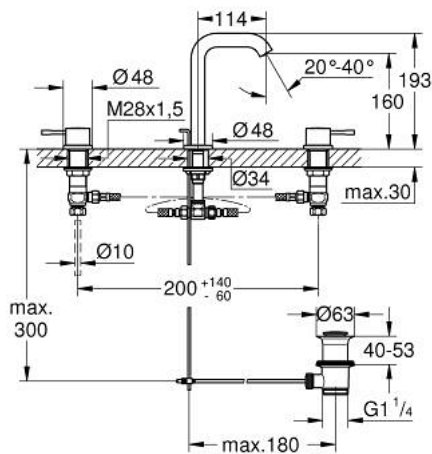

## 20 296 DC1 ESSENCE THREE-HOLE BASIN MIXER 1/2" M-SIZE

### PRODUCT DESCRIPTION

- Colour: supersteel
- metal lever
- ceramic headparts 1/2", 90°
- GROHE LongLife finish
- GROHE EcoJoy - less water, perfect flow
- maximum flow rate (at 3 bar): 5.7 l/min
- GROHE AquaGuide adjustable mousseur
- pop-up waste set 1 1/4"
- pressure-proof flexible connection hoses between spout and side valves
- min. recommended pressure 1.0 bar
- union nut 1/2" x 10.5 mm

### SPARE PARTS

- 1: Essence pair of handles (Spare part-nr. 48330DC0)
  - 2: Ceramic headpart 1/2" (Spare part-nr. 45882000)
  - 2.1: O-Ring Ø18,2 x Ø1,7 (Spare part-nr. 0392400M)
  - 3: Ceramic headpart 1/2" (Spare part-nr. 45883000)
  - 3.1: O-Ring Ø18,2 x Ø1,7 (Spare part-nr. 0392400M)
  - 4: Pop-up rod (Spare part-nr. 65196DC0)
  - 5: Mousseur (Spare part-nr. 48270000)
  - 6: Fixing clamp (Spare part-nr. 6554100M)
  - 7: Waste set 1 1/4" (Spare part-nr. 28910DC0)
  - 7.1: Plug (Spare part-nr. 07182DC0)
  - 7.2: Eccentric rod (Spare part-nr. 07052000)
  - 8: Coupling nut 1/2" (Spare part-nr. 1290100M)
  - 8.1: Fibre seal dia. Ø 18,5 x Ø 12 x 2 (Spare part-nr. 0138900M)
  - 9: Flexible connection hose (Spare part-nr. 45704000)
  - 10: Eccentric rod (Spare part-nr. 07341000)\*
- \* Optional accessories