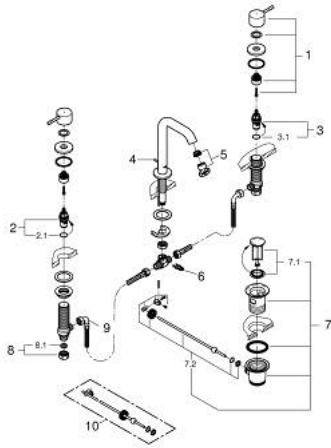

20 296 DC1 ESSENCE THREE-HOLE BASIN MIXER 1/2" M-SIZE

PRODUCT DESCRIPTION

- Colour: supersteel
- metal lever
- ceramic headparts 1/2", 90°
- GROHE LongLife finish
- GROHE EcoJoy - less water, perfect flow
- GROHE EcoJoy mousseur 5.7 l/min
- GROHE AquaGuide adjustable mousseur
- pop-up waste set 1 1/4"
- pressure-proof flexible connection hoses between spout and side valves
- min. recommended pressure 1.0 bar
- union nut 1/2" x 10.5 mm

20 296 DC1 ESSENCE THREE-HOLE BASIN MIXER 1/2" M-SIZE

SPARE PARTS

- 1: Essence pair of handles (Spare part-nr. 48330DC0)
 - 2: Ceramic headpart 1/2" (Spare part-nr. 45882000)
 - 2.1: O-Ring Ø18,2 x Ø1,7 (Spare part-nr. 0392400M)
 - 3: Ceramic headpart 1/2" (Spare part-nr. 45883000)
 - 3.1: O-Ring Ø18,2 x Ø1,7 (Spare part-nr. 0392400M)
 - 4: Pop-up rod (Spare part-nr. 65196DC0)
 - 5: Mousseur (Spare part-nr. 48270000)
 - 6: Fixing clamp (Spare part-nr. 6554100M)
 - 7: Waste set 1 1/4" (Spare part-nr. 28910DC0)
 - 7.1: Plug (Spare part-nr. 07182DC0)
 - 7.2: Eccentric rod (Spare part-nr. 07052000)
 - 8: Coupling nut 1/2" (Spare part-nr. 1290100M)
 - 8.1: Fibre seal dia. Ø 18,5 x Ø 12 x 2 (Spare part-nr. 0138900M)
 - 9: Flexible connection hose (Spare part-nr. 45704000)
 - 10: Eccentric rod (Spare part-nr. 07341000)*
- * Optional accessories