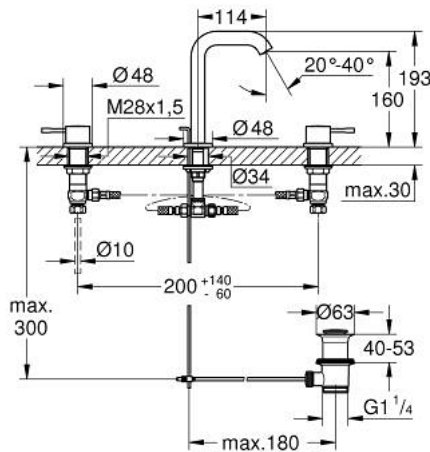

20 296 DC1 ESSENCE THREE-HOLE BASIN MIXER 1/2" M-SIZE

PRODUCT DESCRIPTION

- Colour: supersteel
- metal lever
- ceramic headparts 1/2", 90°
- GROHE LongLife finish
- GROHE EcoJoy - less water, perfect flow
- GROHE EcoJoy mousseur 5.7 l/min
- GROHE AquaGuide adjustable mousseur
- pop-up waste set 1 1/4"
- pressure-proof flexible connection hoses between spout and side valves
- min. recommended pressure 1.0 bar
- union nut 1/2" x 10.5 mm

20 296 DC1 ESSENCE THREE-HOLE BASIN MIXER 1/2" M-SIZE

SPARE PARTS

- 1: Essence pair of handles (Spare part-nr. 48330DC0)
 - 2: Ceramic headpart 1/2" (Spare part-nr. 45882000)
 - 2.1: O-Ring Ø18,2 x Ø1,7 (Spare part-nr. 0392400M)
 - 3: Ceramic headpart 1/2" (Spare part-nr. 45883000)
 - 3.1: O-Ring Ø18,2 x Ø1,7 (Spare part-nr. 0392400M)
 - 4: Pop-up rod (Spare part-nr. 65196DC0)
 - 5: Mousseur (Spare part-nr. 48270000)
 - 6: Fixing clamp (Spare part-nr. 6554100M)
 - 7: Waste set 1 1/4" (Spare part-nr. 28910DC0)
 - 7.1: Plug (Spare part-nr. 07182DC0)
 - 7.2: Eccentric rod (Spare part-nr. 07052000)
 - 8: Coupling nut 1/2" (Spare part-nr. 1290100M)
 - 8.1: Fibre seal dia. Ø 18,5 x Ø 12 x 2 (Spare part-nr. 0138900M)
 - 9: Flexible connection hose (Spare part-nr. 45704000)
 - 10: Eccentric rod (Spare part-nr. 07341000)*
- * Optional accessories