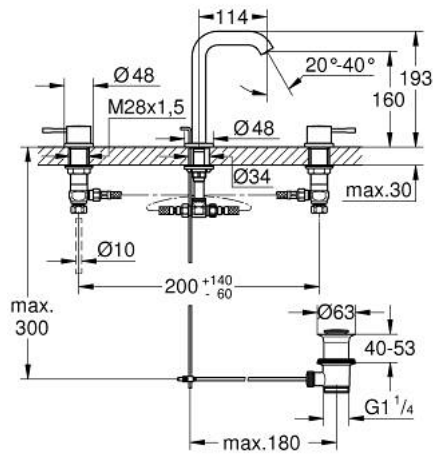

20 296 DC1 ESSENCE THREE-HOLE BASIN MIXER 1/2" M-SIZE

PRODUCT DESCRIPTION

- Tyc: supersteel
- metal lever
- ceramic headparts 1/2", 90°
- GROHE LongLife finish
- GROHE EcoJoy - Less water, perfect flow
- maximum flow rate (at 3 bar): 5.7 l/min
- GROHE AquaGuide adjustable mousseur
- pop-up waste set 1 1/4"
- pressure-proof flexible connection hoses between spout and side valves
- min. recommended pressure 1.0 bar
- union nut 1/2" x 10.5 mm

20 296 DC1 ESSENCE THREE-HOLE BASIN MIXER 1/2" M-SIZE

SPARE PARTS

- 1: Essence pair of handles (Spare part-nr. 48330DC0)
- 2: Ceramic headpart 1/2" (Spare part-nr. 45882000)
- 2.1: O-ring Ø 18.2 x Ø 1.7 (Spare part-nr. 0392400M)
- 3: Ceramic headpart 1/2" (Spare part-nr. 45883000)
- 3.1: O-ring Ø 18.2 x Ø 1.7 (Spare part-nr. 0392400M)
- 4: Pop-up rod (Spare part-nr. 65196DC0)
- 5: Mousseur (Spare part-nr. 48270000)
- 6: Fixing clamp (Spare part-nr. 6554100M)
- 7: Waste set 1 1/4" (Spare part-nr. 28910DC0)
- 7.1: Plug (Spare part-nr. 07182DC0)
- 7.2: Eccentric rod (Spare part-nr. 07052000)
- 8: Coupling nut 1/2" (Spare part-nr. 1290100M)
- 8.1: Fibre seal Ø 18,5 x Ø 12 x 2 (Spare part-nr. 0138900M)
- 9: Flexible connection hose (Spare part-nr. 45704000)
- 10: Eccentric rod (Spare part-nr. 07341000)*