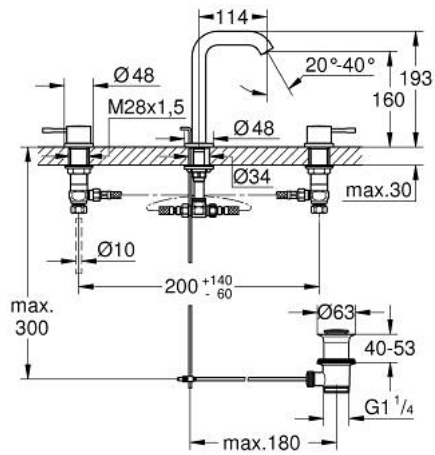

20 296 DC1 ESSENCE THREE-HOLE BASIN MIXER 1/2" M-SIZE

PRODUCT DESCRIPTION

- Tyc: supersteel
- metal lever
- ceramic headparts 1/2", 90°
- GROHE LongLife finish
- GROHE EcoJoy - Less water, perfect flow
- GROHE EcoJoy mousseur 5.7 l/min
- GROHE AquaGuide adjustable mousseur
- pop-up waste set 1 1/4"
- pressure-proof flexible connection hoses between spout and side valves
- min. recommended pressure 1.0 bar
- union nut 1/2" x 10.5 mm

20 296 DC1 **ESSENCE THREE-HOLE BASIN MIXER 1/2"**
M-SIZE

SPARE PARTS

- 1: Essence pair of handles (Spare part-nr. 48330DC0)
- 2: Ceramic headpart 1/2" (Spare part-nr. 45882000)
- 2.1: O-ring Ø 18.2 x Ø 1.7 (Spare part-nr. 0392400M)
- 3: Ceramic headpart 1/2" (Spare part-nr. 45883000)
- 3.1: O-ring Ø 18.2 x Ø 1.7 (Spare part-nr. 0392400M)
- 4: Pop-up rod (Spare part-nr. 65196DC0)
- 5: Mousseur (Spare part-nr. 48270000)
- 6: Fixing clamp (Spare part-nr. 6554100M)
- 7: Waste set 1 1/4" (Spare part-nr. 28910DC0)
- 7.1: Plug (Spare part-nr. 07182DC0)
- 7.2: Eccentric rod (Spare part-nr. 07052000)
- 8: Coupling nut 1/2" (Spare part-nr. 1290100M)
- 8.1: Fibre seal Ø 18,5 x Ø 12 x 2 (Spare part-nr. 0138900M)
- 9: Flexible connection hose (Spare part-nr. 45704000)
- 10: Eccentric rod (Spare part-nr. 07341000)*