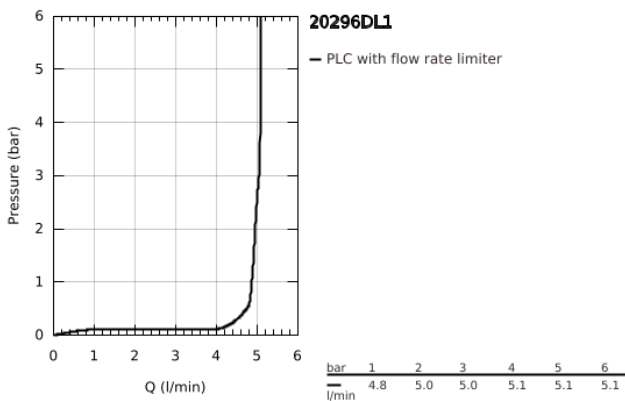

20 296 DL1 ESSENCE THREE-HOLE BASIN MIXER 1/2" M-SIZE

PRODUCT DESCRIPTION

- Colour: brushed warm sunset
- metal lever
- ceramic headparts 1/2", 90°
- GROHE LongLife finish
- GROHE EcoJoy - less water, perfect flow
- maximum flow rate (at 3 bar): 5.7 l/min
- GROHE AquaGuide adjustable mousseur
- pop-up waste set 1 1/4"
- pressure-proof flexible connection hoses between spout and side valves
- min. recommended pressure 1.0 bar
- union nut 1/2" x 10.5 mm

20 296 DL1 ESSENCE THREE-HOLE BASIN MIXER 1/2" M-SIZE

SPARE PARTS

- 1: Essence pair of handles (Spare part-nr. 48330DL0)
 - 2: Ceramic headpart 1/2" (Spare part-nr. 45882000)
 - 2.1: O-Ring Ø18,2 x Ø1,7 (Spare part-nr. 0392400M)
 - 3: Ceramic headpart 1/2" (Spare part-nr. 45883000)
 - 3.1: O-Ring Ø18,2 x Ø1,7 (Spare part-nr. 0392400M)
 - 4: Pop-up rod (Spare part-nr. 65196DL0)
 - 5: Mousseur (Spare part-nr. 48270000)
 - 6: Fixing clamp (Spare part-nr. 6554100M)
 - 7: Waste set 1 1/4" (Spare part-nr. 28910DL0)
 - 7.1: Plug (Spare part-nr. 07182DL0)
 - 7.2: Eccentric rod (Spare part-nr. 07052000)
 - 8: Coupling nut 1/2" (Spare part-nr. 1290100M)
 - 8.1: Fibre seal dia. Ø 18,5 x Ø 12 x 2 (Spare part-nr. 0138900M)
 - 9: Flexible connection hose (Spare part-nr. 45704000)
 - 10: Eccentric rod (Spare part-nr. 07341000)*
- * Optional accessories