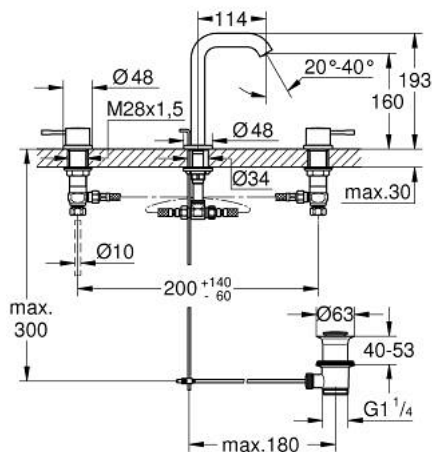

20 296 DL1 ESSENCE THREE-HOLE BASIN MIXER 1/2" M-SIZE

PRODUCT DESCRIPTION

- Colour: brushed warm sunset
- metal lever
- ceramic headparts 1/2", 90°
- GROHE LongLife finish
- GROHE EcoJoy - less water, perfect flow
- GROHE EcoJoy mousseur 5.7 l/min
- GROHE AquaGuide adjustable mousseur
- pop-up waste set 1 1/4"
- pressure-proof flexible connection hoses between spout and side valves
- min. recommended pressure 1.0 bar
- union nut 1/2" x 10.5 mm

20 296 DL1 ESSENCE THREE-HOLE BASIN MIXER 1/2" M-SIZE

SPARE PARTS

- 1: Essence pair of handles (Spare part-nr. 48330DL0)
 - 2: Ceramic headpart 1/2" (Spare part-nr. 45882000)
 - 2.1: O-Ring Ø18,2 x Ø1,7 (Spare part-nr. 0392400M)
 - 3: Ceramic headpart 1/2" (Spare part-nr. 45883000)
 - 3.1: O-Ring Ø18,2 x Ø1,7 (Spare part-nr. 0392400M)
 - 4: Pop-up rod (Spare part-nr. 65196DL0)
 - 5: Mousseur (Spare part-nr. 48270000)
 - 6: Fixing clamp (Spare part-nr. 6554100M)
 - 7: Waste set 1 1/4" (Spare part-nr. 28910DL0)
 - 7.1: Plug (Spare part-nr. 07182DL0)
 - 7.2: Eccentric rod (Spare part-nr. 07052000)
 - 8: Coupling nut 1/2" (Spare part-nr. 1290100M)
 - 8.1: Fibre seal dia. Ø 18,5 x Ø 12 x 2 (Spare part-nr. 0138900M)
 - 9: Flexible connection hose (Spare part-nr. 45704000)
 - 10: Eccentric rod (Spare part-nr. 07341000)*
- * Optional accessories