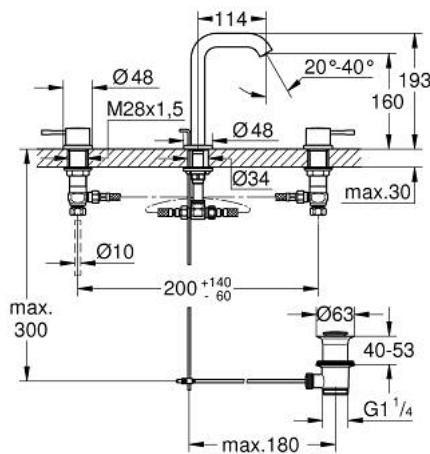

20 296 DL1 ESSENCE THREE-HOLE BASIN MIXER 1/2" M-SIZE

PRODUCT DESCRIPTION

- Colour: brushed warm sunset
- metal lever
- ceramic headparts 1/2", 90°
- GROHE LongLife finish
- GROHE EcoJoy - less water, perfect flow
- maximum flow rate (at 3 bar): 5.7 l/min
- GROHE AquaGuide adjustable mousseur
- pop-up waste set 1 1/4"
- pressure-proof flexible connection hoses between spout and side valves
- min. recommended pressure 1.0 bar
- union nut 1/2" x 10.5 mm

20 296 DL1 ESSENCE THREE-HOLE BASIN MIXER 1/2" M-SIZE

SPARE PARTS

- 1: Essence pair of handles (Spare part-nr. 48330DL0)
 - 2: Ceramic headpart 1/2" (Spare part-nr. 45882000)
 - 2.1: O-Ring Ø18,2 x Ø1,7 (Spare part-nr. 0392400M)
 - 3: Ceramic headpart 1/2" (Spare part-nr. 45883000)
 - 3.1: O-Ring Ø18,2 x Ø1,7 (Spare part-nr. 0392400M)
 - 4: Pop-up rod (Spare part-nr. 65196DL0)
 - 5: Mousseur (Spare part-nr. 48270000)
 - 6: Fixing clamp (Spare part-nr. 6554100M)
 - 7: Waste set 1 1/4" (Spare part-nr. 28910DL0)
 - 7.1: Plug (Spare part-nr. 07182DL0)
 - 7.2: Eccentric rod (Spare part-nr. 07052000)
 - 8: Coupling nut 1/2" (Spare part-nr. 1290100M)
 - 8.1: Fibre seal dia. Ø 18,5 x Ø 12 x 2 (Spare part-nr. 0138900M)
 - 9: Flexible connection hose (Spare part-nr. 45704000)
 - 10: Eccentric rod (Spare part-nr. 07341000)*
- * Optional accessories