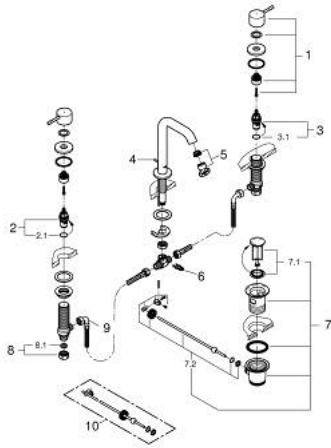

20 296 DL1 ESSENCE THREE-HOLE BASIN MIXER 1/2" M-SIZE

PRODUCT DESCRIPTION

- Colour: brushed warm sunset
- metal lever
- ceramic headparts 1/2", 90°
- GROHE LongLife finish
- GROHE EcoJoy - less water, perfect flow
- GROHE EcoJoy mousseur 5.7 l/min
- GROHE AquaGuide adjustable mousseur
- pop-up waste set 1 1/4"
- pressure-proof flexible connection hoses between spout and side valves
- min. recommended pressure 1.0 bar
- union nut 1/2" x 10.5 mm

20 296 DL1 ESSENCE THREE-HOLE BASIN MIXER 1/2" M-SIZE

SPARE PARTS

- 1: Essence pair of handles (Spare part-nr. 48330DL0)
 - 2: Ceramic headpart 1/2" (Spare part-nr. 45882000)
 - 2.1: O-Ring Ø18,2 x Ø1,7 (Spare part-nr. 0392400M)
 - 3: Ceramic headpart 1/2" (Spare part-nr. 45883000)
 - 3.1: O-Ring Ø18,2 x Ø1,7 (Spare part-nr. 0392400M)
 - 4: Pop-up rod (Spare part-nr. 65196DL0)
 - 5: Mousseur (Spare part-nr. 48270000)
 - 6: Fixing clamp (Spare part-nr. 6554100M)
 - 7: Waste set 1 1/4" (Spare part-nr. 28910DL0)
 - 7.1: Plug (Spare part-nr. 07182DL0)
 - 7.2: Eccentric rod (Spare part-nr. 07052000)
 - 8: Coupling nut 1/2" (Spare part-nr. 1290100M)
 - 8.1: Fibre seal dia. Ø 18,5 x Ø 12 x 2 (Spare part-nr. 0138900M)
 - 9: Flexible connection hose (Spare part-nr. 45704000)
 - 10: Eccentric rod (Spare part-nr. 07341000)*
- * Optional accessories