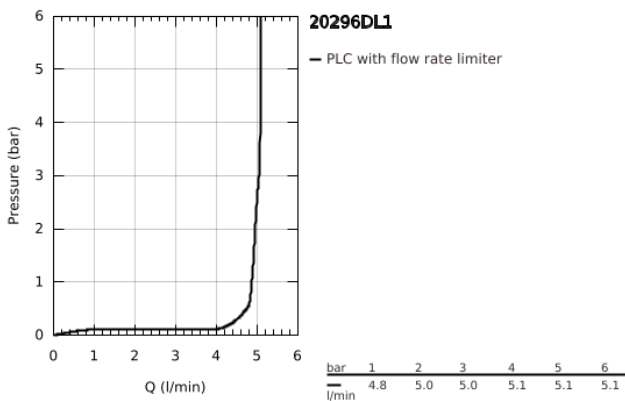

20 296 DL1 ESSENCE THREE-HOLE BASIN MIXER 1/2" M-SIZE

PRODUCT DESCRIPTION

- Colour: brushed warm sunset
- metal lever
- ceramic headparts 1/2", 90°
- GROHE LongLife finish
- GROHE EcoJoy - less water, perfect flow
- GROHE EcoJoy mousseur 5.7 l/min
- GROHE AquaGuide adjustable mousseur
- pop-up waste set 1 1/4"
- pressure-proof flexible connection hoses between spout and side valves
- min. recommended pressure 1.0 bar
- union nut 1/2" x 10.5 mm

20 296 DL1 ESSENCE THREE-HOLE BASIN MIXER 1/2" M-SIZE

SPARE PARTS

- 1: Essence pair of handles (Spare part-nr. 48330DL0)
 - 2: Ceramic headpart 1/2" (Spare part-nr. 45882000)
 - 2.1: O-Ring Ø18,2 x Ø1,7 (Spare part-nr. 0392400M)
 - 3: Ceramic headpart 1/2" (Spare part-nr. 45883000)
 - 3.1: O-Ring Ø18,2 x Ø1,7 (Spare part-nr. 0392400M)
 - 4: Pop-up rod (Spare part-nr. 65196DL0)
 - 5: Mousseur (Spare part-nr. 48270000)
 - 6: Fixing clamp (Spare part-nr. 6554100M)
 - 7: Waste set 1 1/4" (Spare part-nr. 28910DL0)
 - 7.1: Plug (Spare part-nr. 07182DL0)
 - 7.2: Eccentric rod (Spare part-nr. 07052000)
 - 8: Coupling nut 1/2" (Spare part-nr. 1290100M)
 - 8.1: Fibre seal dia. Ø 18,5 x Ø 12 x 2 (Spare part-nr. 0138900M)
 - 9: Flexible connection hose (Spare part-nr. 45704000)
 - 10: Eccentric rod (Spare part-nr. 07341000)*
- * Optional accessories