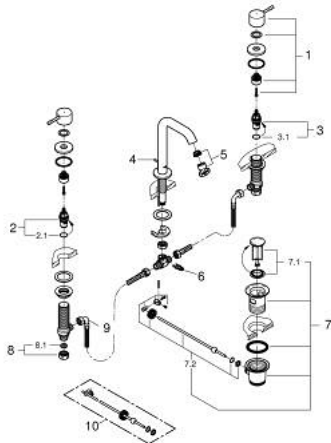

20 296 DL1 ESSENCE THREE-HOLE BASIN MIXER 1/2" M-SIZE

PRODUCT DESCRIPTION

- Tyc: brushed warm sunset
- metal lever
- ceramic headparts 1/2", 90°
- GROHE LongLife finish
- GROHE EcoJoy - Less water, perfect flow
- GROHE EcoJoy mousseur 5.7 l/min
- GROHE AquaGuide adjustable mousseur
- pop-up waste set 1 1/4"
- pressure-proof flexible connection hoses between spout and side valves
- min. recommended pressure 1.0 bar
- union nut 1/2" x 10.5 mm

20 296 DL1 ESSENCE THREE-HOLE BASIN MIXER 1/2" M-SIZE

SPARE PARTS

- 1: Essence pair of handles (Spare part-nr. 48330DL0)
- 2: Ceramic headpart 1/2" (Spare part-nr. 45882000)
- 2.1: O-ring \varnothing 18.2 x \varnothing 1.7 (Spare part-nr. 0392400M)
- 3: Ceramic headpart 1/2" (Spare part-nr. 45883000)
- 3.1: O-ring \varnothing 18.2 x \varnothing 1.7 (Spare part-nr. 0392400M)
- 4: Pop-up rod (Spare part-nr. 65196DL0)
- 5: Mousseur (Spare part-nr. 48270000)
- 6: Fixing clamp (Spare part-nr. 6554100M)
- 7: Waste set 1 1/4" (Spare part-nr. 28910DL0)
- 7.1: Plug (Spare part-nr. 07182DL0)
- 7.2: Eccentric rod (Spare part-nr. 07052000)
- 8: Coupling nut 1/2" (Spare part-nr. 1290100M)
- 8.1: Fibre seal \varnothing 18,5 x \varnothing 12 x 2 (Spare part-nr. 0138900M)
- 9: Flexible connection hose (Spare part-nr. 45704000)
- 10: Eccentric rod (Spare part-nr. 07341000)*