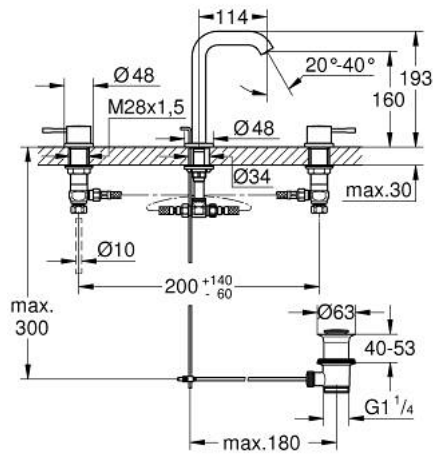

20 296 DL1 ESSENCE THREE-HOLE BASIN MIXER 1/2" M-SIZE

PRODUCT DESCRIPTION

- Tyc: brushed warm sunset
- metal lever
- ceramic headparts 1/2", 90°
- GROHE LongLife finish
- GROHE EcoJoy - Less water, perfect flow
- maximum flow rate (at 3 bar): 5.7 l/min
- GROHE AquaGuide adjustable mousseur
- pop-up waste set 1 1/4"
- pressure-proof flexible connection hoses between spout and side valves
- min. recommended pressure 1.0 bar
- union nut 1/2" x 10.5 mm

20 296 DL1 **ESSENCE THREE-HOLE BASIN MIXER 1/2"**
M-SIZE

SPARE PARTS

- 1: Essence pair of handles (Spare part-nr. 48330DL0)
- 2: Ceramic headpart 1/2" (Spare part-nr. 45882000)
- 2.1: O-ring \varnothing 18.2 x \varnothing 1.7 (Spare part-nr. 0392400M)
- 3: Ceramic headpart 1/2" (Spare part-nr. 45883000)
- 3.1: O-ring \varnothing 18.2 x \varnothing 1.7 (Spare part-nr. 0392400M)
- 4: Pop-up rod (Spare part-nr. 65196DL0)
- 5: Mousseur (Spare part-nr. 48270000)
- 6: Fixing clamp (Spare part-nr. 6554100M)
- 7: Waste set 1 1/4" (Spare part-nr. 28910DL0)
- 7.1: Plug (Spare part-nr. 07182DL0)
- 7.2: Eccentric rod (Spare part-nr. 07052000)
- 8: Coupling nut 1/2" (Spare part-nr. 1290100M)
- 8.1: Fibre seal \varnothing 18,5 x \varnothing 12 x 2 (Spare part-nr. 0138900M)
- 9: Flexible connection hose (Spare part-nr. 45704000)
- 10: Eccentric rod (Spare part-nr. 07341000)*