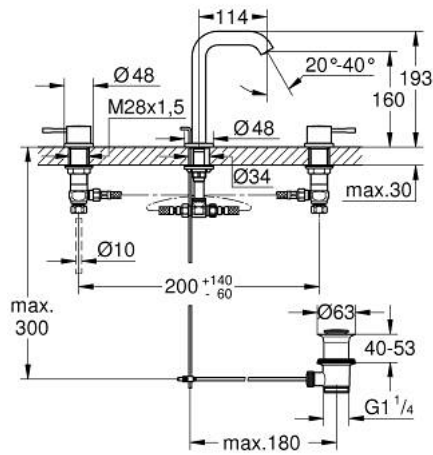

20 296 DL1 ESSENCE THREE-HOLE BASIN MIXER 1/2" M-SIZE

PRODUCT DESCRIPTION

- Tyc: brushed warm sunset
- metal lever
- ceramic headparts 1/2", 90°
- GROHE LongLife finish
- GROHE EcoJoy - Less water, perfect flow
- GROHE EcoJoy mousseur 5.7 l/min
- GROHE AquaGuide adjustable mousseur
- pop-up waste set 1 1/4"
- pressure-proof flexible connection hoses between spout and side valves
- min. recommended pressure 1.0 bar
- union nut 1/2" x 10.5 mm

20 296 DL1 ESSENCE THREE-HOLE BASIN MIXER 1/2" M-SIZE

SPARE PARTS

- 1: Essence pair of handles (Spare part-nr. 48330DL0)
- 2: Ceramic headpart 1/2" (Spare part-nr. 45882000)
- 2.1: O-ring \varnothing 18.2 x \varnothing 1.7 (Spare part-nr. 0392400M)
- 3: Ceramic headpart 1/2" (Spare part-nr. 45883000)
- 3.1: O-ring \varnothing 18.2 x \varnothing 1.7 (Spare part-nr. 0392400M)
- 4: Pop-up rod (Spare part-nr. 65196DL0)
- 5: Mousseur (Spare part-nr. 48270000)
- 6: Fixing clamp (Spare part-nr. 6554100M)
- 7: Waste set 1 1/4" (Spare part-nr. 28910DL0)
- 7.1: Plug (Spare part-nr. 07182DL0)
- 7.2: Eccentric rod (Spare part-nr. 07052000)
- 8: Coupling nut 1/2" (Spare part-nr. 1290100M)
- 8.1: Fibre seal \varnothing 18,5 x \varnothing 12 x 2 (Spare part-nr. 0138900M)
- 9: Flexible connection hose (Spare part-nr. 45704000)
- 10: Eccentric rod (Spare part-nr. 07341000)*