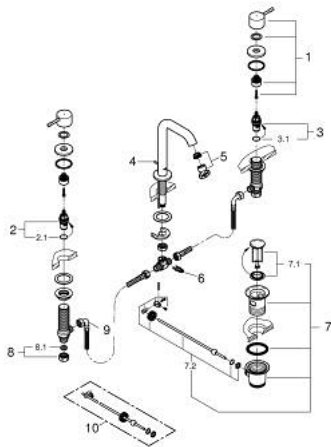

20 296 GL1 ESSENCE THREE-HOLE BASIN MIXER 1/2" M-SIZE

PRODUCT DESCRIPTION

- Colour: cool sunrise
- metal lever
- ceramic headparts 1/2", 90°
- GROHE LongLife finish
- GROHE EcoJoy - less water, perfect flow
- maximum flow rate (at 3 bar): 5.7 l/min
- GROHE AquaGuide adjustable mousseur
- pop-up waste set 1 1/4"
- pressure-proof flexible connection hoses between spout and side valves
- min. recommended pressure 1.0 bar
- union nut 1/2" x 10.5 mm

20 296 GL1 ESSENCE THREE-HOLE BASIN MIXER 1/2" M-SIZE

SPARE PARTS

- 1: Essence pair of handles (Spare part-nr. 48330GL0)
 - 2: Ceramic headpart 1/2" (Spare part-nr. 45882000)
 - 2.1: O-Ring Ø18,2 x Ø1,7 (Spare part-nr. 0392400M)
 - 3: Ceramic headpart 1/2" (Spare part-nr. 45883000)
 - 3.1: O-Ring Ø18,2 x Ø1,7 (Spare part-nr. 0392400M)
 - 4: Pop-up rod (Spare part-nr. 65196GL0)
 - 5: Mousseur (Spare part-nr. 48270000)
 - 6: Fixing clamp (Spare part-nr. 6554100M)
 - 7: Waste set 1 1/4" (Spare part-nr. 28910GL0)
 - 7.1: Plug (Spare part-nr. 07182GL0)
 - 7.2: Eccentric rod (Spare part-nr. 07052000)
 - 8: Coupling nut 1/2" (Spare part-nr. 1290100M)
 - 8.1: Fibre seal dia. Ø 18,5 x Ø 12 x 2 (Spare part-nr. 0138900M)
 - 9: Flexible connection hose (Spare part-nr. 45704000)
 - 10: Eccentric rod (Spare part-nr. 07341000)*
- * Optional accessories