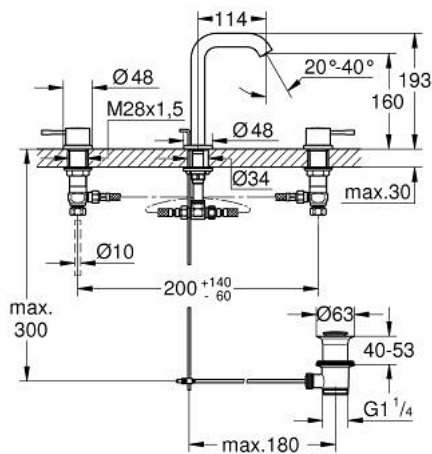

20 296 GL1 ESSENCE THREE-HOLE BASIN MIXER 1/2" M-SIZE

PRODUCT DESCRIPTION

- Colour: cool sunrise
- metal lever
- ceramic headparts 1/2", 90°
- GROHE LongLife finish
- GROHE EcoJoy - less water, perfect flow
- maximum flow rate (at 3 bar): 5.7 l/min
- GROHE AquaGuide adjustable mousseur
- pop-up waste set 1 1/4"
- pressure-proof flexible connection hoses between spout and side valves
- min. recommended pressure 1.0 bar
- union nut 1/2" x 10.5 mm

20 296 GL1 ESSENCE THREE-HOLE BASIN MIXER 1/2" M-SIZE

SPARE PARTS

- 1: Essence pair of handles (Spare part-nr. 48330GL0)
 - 2: Ceramic headpart 1/2" (Spare part-nr. 45882000)
 - 2.1: O-Ring Ø18,2 x Ø1,7 (Spare part-nr. 0392400M)
 - 3: Ceramic headpart 1/2" (Spare part-nr. 45883000)
 - 3.1: O-Ring Ø18,2 x Ø1,7 (Spare part-nr. 0392400M)
 - 4: Pop-up rod (Spare part-nr. 65196GL0)
 - 5: Mousseur (Spare part-nr. 48270000)
 - 6: Fixing clamp (Spare part-nr. 6554100M)
 - 7: Waste set 1 1/4" (Spare part-nr. 28910GL0)
 - 7.1: Plug (Spare part-nr. 07182GL0)
 - 7.2: Eccentric rod (Spare part-nr. 07052000)
 - 8: Coupling nut 1/2" (Spare part-nr. 1290100M)
 - 8.1: Fibre seal dia. Ø 18,5 x Ø 12 x 2 (Spare part-nr. 0138900M)
 - 9: Flexible connection hose (Spare part-nr. 45704000)
 - 10: Eccentric rod (Spare part-nr. 07341000)*
- * Optional accessories