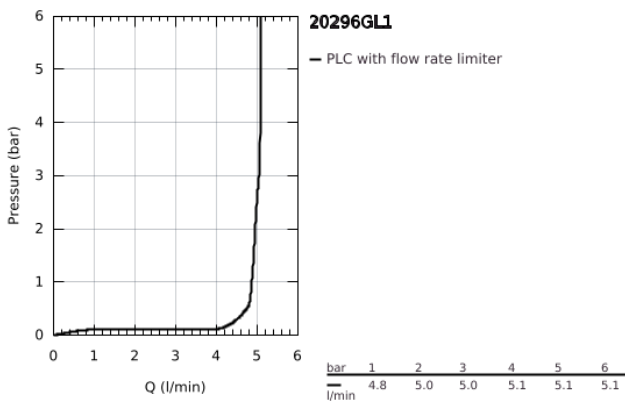

20 296 GL1 ESSENCE THREE-HOLE BASIN MIXER 1/2" M-SIZE

PRODUCT DESCRIPTION

- Colour: cool sunrise
- metal lever
- ceramic headparts 1/2", 90°
- GROHE LongLife finish
- GROHE EcoJoy - less water, perfect flow
- maximum flow rate (at 3 bar): 5.7 l/min
- GROHE AquaGuide adjustable mousseur
- pop-up waste set 1 1/4"
- pressure-proof flexible connection hoses between spout and side valves
- min. recommended pressure 1.0 bar
- union nut 1/2" x 10.5 mm

20 296 GL1 ESSENCE THREE-HOLE BASIN MIXER 1/2" M-SIZE

SPARE PARTS

- 1: Essence pair of handles (Spare part-nr. 48330GL0)
 - 2: Ceramic headpart 1/2" (Spare part-nr. 45882000)
 - 2.1: O-Ring Ø18,2 x Ø1,7 (Spare part-nr. 0392400M)
 - 3: Ceramic headpart 1/2" (Spare part-nr. 45883000)
 - 3.1: O-Ring Ø18,2 x Ø1,7 (Spare part-nr. 0392400M)
 - 4: Pop-up rod (Spare part-nr. 65196GL0)
 - 5: Mousseur (Spare part-nr. 48270000)
 - 6: Fixing clamp (Spare part-nr. 6554100M)
 - 7: Waste set 1 1/4" (Spare part-nr. 28910GL0)
 - 7.1: Plug (Spare part-nr. 07182GL0)
 - 7.2: Eccentric rod (Spare part-nr. 07052000)
 - 8: Coupling nut 1/2" (Spare part-nr. 1290100M)
 - 8.1: Fibre seal dia. Ø 18,5 x Ø 12 x 2 (Spare part-nr. 0138900M)
 - 9: Flexible connection hose (Spare part-nr. 45704000)
 - 10: Eccentric rod (Spare part-nr. 07341000)*
- * Optional accessories