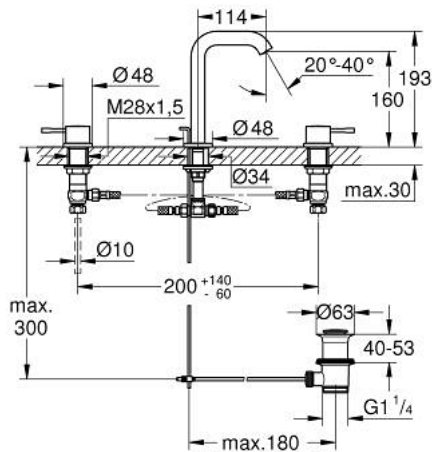

20 296 GL1 ESSENCE THREE-HOLE BASIN MIXER 1/2" M-SIZE

PRODUCT DESCRIPTION

- Colour: cool sunrise
- metal lever
- ceramic headparts 1/2", 90°
- GROHE LongLife finish
- GROHE EcoJoy - less water, perfect flow
- GROHE EcoJoy mousseur 5.7 l/min
- GROHE AquaGuide adjustable mousseur
- pop-up waste set 1 1/4"
- pressure-proof flexible connection hoses between spout and side valves
- min. recommended pressure 1.0 bar
- union nut 1/2" x 10.5 mm

20 296 GL1 ESSENCE THREE-HOLE BASIN MIXER 1/2" M-SIZE

SPARE PARTS

- 1: Essence pair of handles (Spare part-nr. 48330GL0)
 - 2: Ceramic headpart 1/2" (Spare part-nr. 45882000)
 - 2.1: O-Ring Ø18,2 x Ø1,7 (Spare part-nr. 0392400M)
 - 3: Ceramic headpart 1/2" (Spare part-nr. 45883000)
 - 3.1: O-Ring Ø18,2 x Ø1,7 (Spare part-nr. 0392400M)
 - 4: Pop-up rod (Spare part-nr. 65196GL0)
 - 5: Mousseur (Spare part-nr. 48270000)
 - 6: Fixing clamp (Spare part-nr. 6554100M)
 - 7: Waste set 1 1/4" (Spare part-nr. 28910GL0)
 - 7.1: Plug (Spare part-nr. 07182GL0)
 - 7.2: Eccentric rod (Spare part-nr. 07052000)
 - 8: Coupling nut 1/2" (Spare part-nr. 1290100M)
 - 8.1: Fibre seal dia. Ø 18,5 x Ø 12 x 2 (Spare part-nr. 0138900M)
 - 9: Flexible connection hose (Spare part-nr. 45704000)
 - 10: Eccentric rod (Spare part-nr. 07341000)*
- * Optional accessories