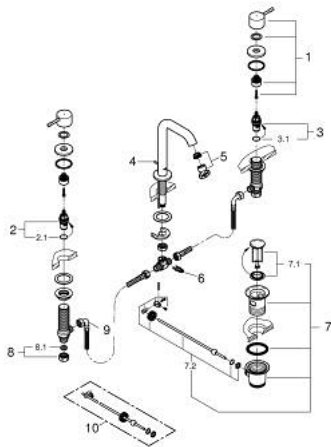

20 296 GL1 ESSENCE THREE-HOLE BASIN MIXER 1/2" M-SIZE

PRODUCT DESCRIPTION

- Colour: cool sunrise
- metal lever
- ceramic headparts 1/2", 90°
- GROHE LongLife finish
- GROHE EcoJoy - less water, perfect flow
- GROHE EcoJoy mousseur 5.7 l/min
- GROHE AquaGuide adjustable mousseur
- pop-up waste set 1 1/4"
- pressure-proof flexible connection hoses between spout and side valves
- min. recommended pressure 1.0 bar
- union nut 1/2" x 10.5 mm

20 296 GL1 ESSENCE THREE-HOLE BASIN MIXER 1/2" M-SIZE

SPARE PARTS

- 1: Essence pair of handles (Spare part-nr. 48330GL0)
 - 2: Ceramic headpart 1/2" (Spare part-nr. 45882000)
 - 2.1: O-Ring Ø18,2 x Ø1,7 (Spare part-nr. 0392400M)
 - 3: Ceramic headpart 1/2" (Spare part-nr. 45883000)
 - 3.1: O-Ring Ø18,2 x Ø1,7 (Spare part-nr. 0392400M)
 - 4: Pop-up rod (Spare part-nr. 65196GL0)
 - 5: Mousseur (Spare part-nr. 48270000)
 - 6: Fixing clamp (Spare part-nr. 6554100M)
 - 7: Waste set 1 1/4" (Spare part-nr. 28910GL0)
 - 7.1: Plug (Spare part-nr. 07182GL0)
 - 7.2: Eccentric rod (Spare part-nr. 07052000)
 - 8: Coupling nut 1/2" (Spare part-nr. 1290100M)
 - 8.1: Fibre seal dia. Ø 18,5 x Ø 12 x 2 (Spare part-nr. 0138900M)
 - 9: Flexible connection hose (Spare part-nr. 45704000)
 - 10: Eccentric rod (Spare part-nr. 07341000)*
- * Optional accessories