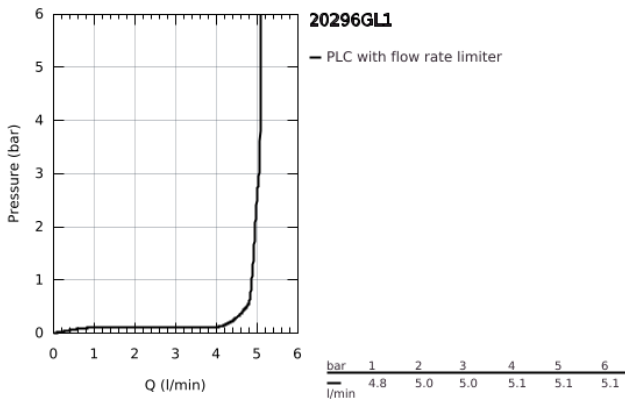

20 296 GL1 ESSENCE THREE-HOLE BASIN MIXER 1/2" M-SIZE

PRODUCT DESCRIPTION

- Colour: cool sunrise
- metal lever
- ceramic headparts 1/2", 90°
- GROHE LongLife finish
- GROHE EcoJoy - less water, perfect flow
- GROHE EcoJoy mousseur 5.7 l/min
- GROHE AquaGuide adjustable mousseur
- pop-up waste set 1 1/4"
- pressure-proof flexible connection hoses between spout and side valves
- min. recommended pressure 1.0 bar
- union nut 1/2" x 10.5 mm

20 296 GL1 ESSENCE THREE-HOLE BASIN MIXER 1/2" M-SIZE

SPARE PARTS

- 1: Essence pair of handles (Spare part-nr. 48330GL0)
 - 2: Ceramic headpart 1/2" (Spare part-nr. 45882000)
 - 2.1: O-Ring Ø18,2 x Ø1,7 (Spare part-nr. 0392400M)
 - 3: Ceramic headpart 1/2" (Spare part-nr. 45883000)
 - 3.1: O-Ring Ø18,2 x Ø1,7 (Spare part-nr. 0392400M)
 - 4: Pop-up rod (Spare part-nr. 65196GL0)
 - 5: Mousseur (Spare part-nr. 48270000)
 - 6: Fixing clamp (Spare part-nr. 6554100M)
 - 7: Waste set 1 1/4" (Spare part-nr. 28910GL0)
 - 7.1: Plug (Spare part-nr. 07182GL0)
 - 7.2: Eccentric rod (Spare part-nr. 07052000)
 - 8: Coupling nut 1/2" (Spare part-nr. 1290100M)
 - 8.1: Fibre seal dia. Ø 18,5 x Ø 12 x 2 (Spare part-nr. 0138900M)
 - 9: Flexible connection hose (Spare part-nr. 45704000)
 - 10: Eccentric rod (Spare part-nr. 07341000)*
- * Optional accessories