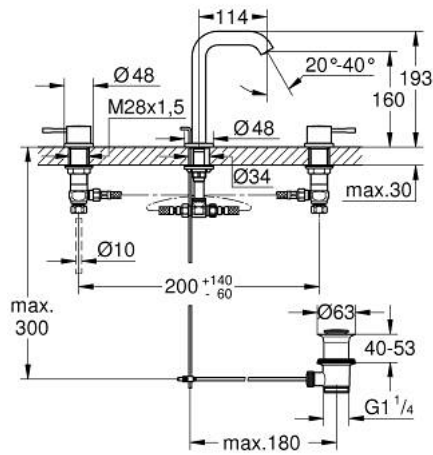

## 20 296 GL1 ESSENCE THREE-HOLE BASIN MIXER 1/2" M-SIZE

### PRODUCT DESCRIPTION

- Tyc: cool sunrise
- metal lever
- ceramic headparts 1/2", 90°
- GROHE LongLife finish
- GROHE EcoJoy - Less water, perfect flow
- GROHE EcoJoy mousseur 5.7 l/min
- GROHE AquaGuide adjustable mousseur
- pop-up waste set 1 1/4"
- pressure-proof flexible connection hoses between spout and side valves
- min. recommended pressure 1.0 bar
- union nut 1/2" x 10.5 mm

### SPARE PARTS

- 1: Essence pair of handles (Spare part-nr. 48330GL0)
- 2: Ceramic headpart 1/2" (Spare part-nr. 45882000)
- 2.1: O-ring  $\varnothing$  18.2 x  $\varnothing$  1.7 (Spare part-nr. 0392400M)
- 3: Ceramic headpart 1/2" (Spare part-nr. 45883000)
- 3.1: O-ring  $\varnothing$  18.2 x  $\varnothing$  1.7 (Spare part-nr. 0392400M)
- 4: Pop-up rod (Spare part-nr. 65196GL0)
- 5: Mousseur (Spare part-nr. 48270000)
- 6: Fixing clamp (Spare part-nr. 6554100M)
- 7: Waste set 1 1/4" (Spare part-nr. 28910GL0)
- 7.1: Plug (Spare part-nr. 07182GL0)
- 7.2: Eccentric rod (Spare part-nr. 07052000)
- 8: Coupling nut 1/2" (Spare part-nr. 1290100M)
- 8.1: Fibre seal  $\varnothing$  18,5 x  $\varnothing$  12 x 2 (Spare part-nr. 0138900M)
- 9: Flexible connection hose (Spare part-nr. 45704000)
- 10: Eccentric rod (Spare part-nr. 07341000)\*