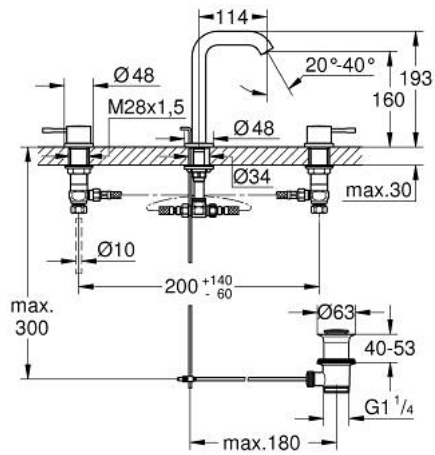

20 296 GL1 ESSENCE THREE-HOLE BASIN MIXER 1/2" M-SIZE

PRODUCT DESCRIPTION

- Tyc: cool sunrise
- metal lever
- ceramic headparts 1/2", 90°
- GROHE LongLife finish
- GROHE EcoJoy - Less water, perfect flow
- maximum flow rate (at 3 bar): 5.7 l/min
- GROHE AquaGuide adjustable mousseur
- pop-up waste set 1 1/4"
- pressure-proof flexible connection hoses between spout and side valves
- min. recommended pressure 1.0 bar
- union nut 1/2" x 10.5 mm

20 296 GL1 ESSENCE THREE-HOLE BASIN MIXER 1/2" M-SIZE

SPARE PARTS

- 1: Essence pair of handles (Spare part-nr. 48330GL0)
- 2: Ceramic headpart 1/2" (Spare part-nr. 45882000)
- 2.1: O-ring \varnothing 18.2 x \varnothing 1.7 (Spare part-nr. 0392400M)
- 3: Ceramic headpart 1/2" (Spare part-nr. 45883000)
- 3.1: O-ring \varnothing 18.2 x \varnothing 1.7 (Spare part-nr. 0392400M)
- 4: Pop-up rod (Spare part-nr. 65196GL0)
- 5: Mousseur (Spare part-nr. 48270000)
- 6: Fixing clamp (Spare part-nr. 6554100M)
- 7: Waste set 1 1/4" (Spare part-nr. 28910GL0)
- 7.1: Plug (Spare part-nr. 07182GL0)
- 7.2: Eccentric rod (Spare part-nr. 07052000)
- 8: Coupling nut 1/2" (Spare part-nr. 1290100M)
- 8.1: Fibre seal \varnothing 18,5 x \varnothing 12 x 2 (Spare part-nr. 0138900M)
- 9: Flexible connection hose (Spare part-nr. 45704000)
- 10: Eccentric rod (Spare part-nr. 07341000)*