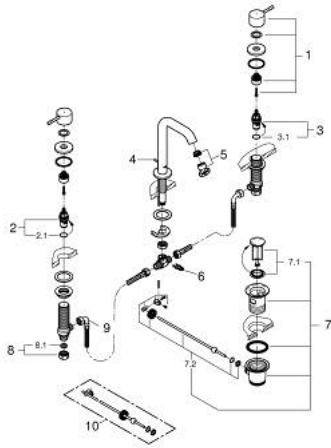

## 20 296 GN1 ESSENCE THREE-HOLE BASIN MIXER 1/2" M-SIZE

### PRODUCT DESCRIPTION

- Colour: brushed cool sunrise
- metal lever
- ceramic headparts 1/2", 90°
- GROHE LongLife finish
- GROHE EcoJoy - less water, perfect flow
- GROHE EcoJoy mousseur 5.7 l/min
- GROHE AquaGuide adjustable mousseur
- pop-up waste set 1 1/4"
- pressure-proof flexible connection hoses between spout and side valves
- min. recommended pressure 1.0 bar
- union nut 1/2" x 10.5 mm

### SPARE PARTS

- 1: Essence New pair of handles blue/red US (Spare part-nr. 48330GN0)
- 2: Ceramic headpart 1/2" (Spare part-nr. 45882000)
- 2.1: O-Ring Ø18,2 x Ø1,7 (Spare part-nr. 0392400M)
- 3: Ceramic headpart 1/2" (Spare part-nr. 45883000)
- 3.1: O-Ring Ø18,2 x Ø1,7 (Spare part-nr. 0392400M)
- 4: Pop-up rod (Spare part-nr. 65196GN0)
- 5: Mousseur (Spare part-nr. 48270000)
- 6: Fixing clamp (Spare part-nr. 6554100M)
- 7: Waste set 1 1/4" (Spare part-nr. 28910GN0)
- 7.1: Plug (Spare part-nr. 07182GN0)
- 7.2: Eccentric rod (Spare part-nr. 07052000)
- 8: Coupling nut 1/2" (Spare part-nr. 1290100M)
- 8.1: Fibre seal dia. Ø 18,5 x Ø 12 x 2 (Spare part-nr. 0138900M)
- 9: Flexible connection hose (Spare part-nr. 45704000)
- 10: Eccentric rod (Spare part-nr. 07341000)\*