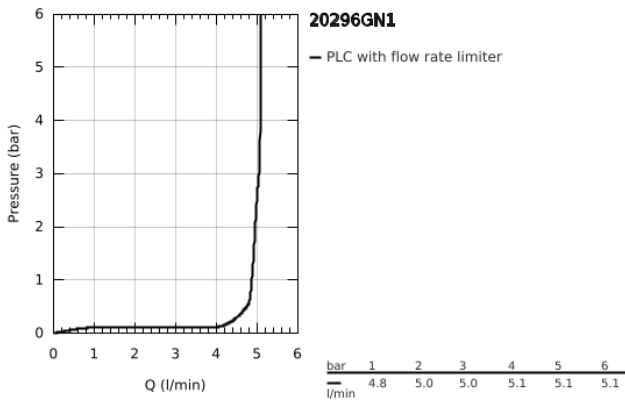

## 20 296 GN1 ESSENCE THREE-HOLE BASIN MIXER 1/2" M-SIZE

### PRODUCT DESCRIPTION

- Colour: brushed cool sunrise
- metal lever
- ceramic headparts 1/2", 90°
- GROHE LongLife finish
- GROHE EcoJoy - less water, perfect flow
- GROHE EcoJoy mousseur 5.7 l/min
- GROHE AquaGuide adjustable mousseur
- pop-up waste set 1 1/4"
- pressure-proof flexible connection hoses between spout and side valves
- min. recommended pressure 1.0 bar
- union nut 1/2" x 10.5 mm