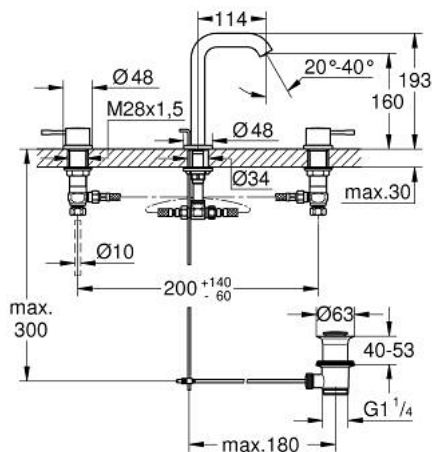

20 296 GN1 ESSENCE THREE-HOLE BASIN MIXER 1/2" M-SIZE

PRODUCT DESCRIPTION

- Colour: brushed cool sunrise
- metal lever
- ceramic headparts 1/2", 90°
- GROHE LongLife finish
- GROHE EcoJoy - less water, perfect flow
- maximum flow rate (at 3 bar): 5.7 l/min
- GROHE AquaGuide adjustable mousseur
- pop-up waste set 1 1/4"
- pressure-proof flexible connection hoses between spout and side valves
- min. recommended pressure 1.0 bar
- union nut 1/2" x 10.5 mm

20 296 GN1 ESSENCE THREE-HOLE BASIN MIXER 1/2" M-SIZE

SPARE PARTS

- 1: Essence New pair of handles blue/red US (Spare part-nr. 48330GN0)
- 2: Ceramic headpart 1/2" (Spare part-nr. 45882000)
- 2.1: O-Ring Ø18,2 x Ø1,7 (Spare part-nr. 0392400M)
- 3: Ceramic headpart 1/2" (Spare part-nr. 45883000)
- 3.1: O-Ring Ø18,2 x Ø1,7 (Spare part-nr. 0392400M)
- 4: Pop-up rod (Spare part-nr. 65196GN0)
- 5: Mousseur (Spare part-nr. 48270000)
- 6: Fixing clamp (Spare part-nr. 6554100M)
- 7: Waste set 1 1/4" (Spare part-nr. 28910GN0)
- 7.1: Plug (Spare part-nr. 07182GN0)
- 7.2: Eccentric rod (Spare part-nr. 07052000)
- 8: Coupling nut 1/2" (Spare part-nr. 1290100M)
- 8.1: Fibre seal dia. Ø 18,5 x Ø 12 x 2 (Spare part-nr. 0138900M)
- 9: Flexible connection hose (Spare part-nr. 45704000)
- 10: Eccentric rod (Spare part-nr. 07341000)*