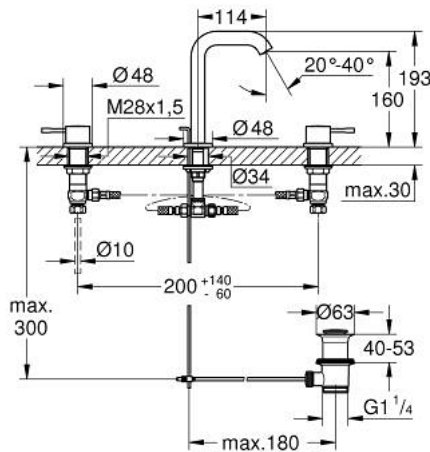

## 20 296 GN1 ESSENCE THREE-HOLE BASIN MIXER 1/2" M-SIZE

### PRODUCT DESCRIPTION

- Colour: brushed cool sunrise
- metal lever
- ceramic headparts 1/2", 90°
- GROHE LongLife finish
- GROHE EcoJoy - less water, perfect flow
- GROHE EcoJoy mousseur 5.7 l/min
- GROHE AquaGuide adjustable mousseur
- pop-up waste set 1 1/4"
- pressure-proof flexible connection hoses between spout and side valves
- min. recommended pressure 1.0 bar
- union nut 1/2" x 10.5 mm

### SPARE PARTS

- 1: Essence New pair of handles blue/red US (Spare part-nr. 48330GN0)
- 2: Ceramic headpart 1/2" (Spare part-nr. 45882000)
- 2.1: O-Ring Ø18,2 x Ø1,7 (Spare part-nr. 0392400M)
- 3: Ceramic headpart 1/2" (Spare part-nr. 45883000)
- 3.1: O-Ring Ø18,2 x Ø1,7 (Spare part-nr. 0392400M)
- 4: Pop-up rod (Spare part-nr. 65196GN0)
- 5: Mousseur (Spare part-nr. 48270000)
- 6: Fixing clamp (Spare part-nr. 6554100M)
- 7: Waste set 1 1/4" (Spare part-nr. 28910GN0)
- 7.1: Plug (Spare part-nr. 07182GN0)
- 7.2: Eccentric rod (Spare part-nr. 07052000)
- 8: Coupling nut 1/2" (Spare part-nr. 1290100M)
- 8.1: Fibre seal dia. Ø 18,5 x Ø 12 x 2 (Spare part-nr. 0138900M)
- 9: Flexible connection hose (Spare part-nr. 45704000)
- 10: Eccentric rod (Spare part-nr. 07341000)\*