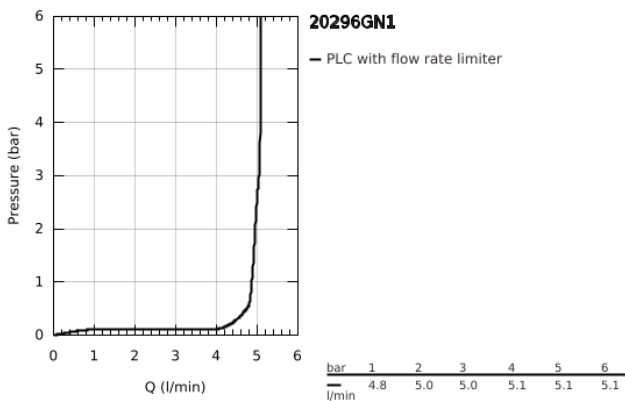

20 296 GN1 ESSENCE THREE-HOLE BASIN MIXER 1/2" M-SIZE

PRODUCT DESCRIPTION

- Colour: brushed cool sunrise
- metal lever
- ceramic headparts 1/2", 90°
- GROHE LongLife finish
- GROHE EcoJoy - less water, perfect flow
- maximum flow rate (at 3 bar): 5.7 l/min
- GROHE AquaGuide adjustable mousseur
- pop-up waste set 1 1/4"
- pressure-proof flexible connection hoses between spout and side valves
- min. recommended pressure 1.0 bar
- union nut 1/2" x 10.5 mm

20 296 GN1 ESSENCE THREE-HOLE BASIN MIXER 1/2" M-SIZE

SPARE PARTS

- 1: Essence New pair of handles blue/red US (Spare part-nr. 48330GN0)
- 2: Ceramic headpart 1/2" (Spare part-nr. 45882000)
- 2.1: O-Ring Ø18,2 x Ø1,7 (Spare part-nr. 0392400M)
- 3: Ceramic headpart 1/2" (Spare part-nr. 45883000)
- 3.1: O-Ring Ø18,2 x Ø1,7 (Spare part-nr. 0392400M)
- 4: Pop-up rod (Spare part-nr. 65196GN0)
- 5: Mousseur (Spare part-nr. 48270000)
- 6: Fixing clamp (Spare part-nr. 6554100M)
- 7: Waste set 1 1/4" (Spare part-nr. 28910GN0)
- 7.1: Plug (Spare part-nr. 07182GN0)
- 7.2: Eccentric rod (Spare part-nr. 07052000)
- 8: Coupling nut 1/2" (Spare part-nr. 1290100M)
- 8.1: Fibre seal dia. Ø 18,5 x Ø 12 x 2 (Spare part-nr. 0138900M)
- 9: Flexible connection hose (Spare part-nr. 45704000)
- 10: Eccentric rod (Spare part-nr. 07341000)*