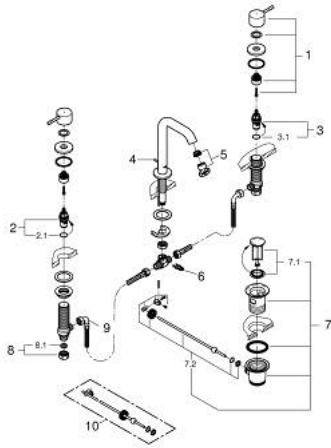

20 296 GN1 ESSENCE THREE-HOLE BASIN MIXER 1/2" M-SIZE

PRODUCT DESCRIPTION

- Colour: brushed cool sunrise
- metal lever
- ceramic headparts 1/2", 90°
- GROHE LongLife finish
- GROHE EcoJoy - less water, perfect flow
- maximum flow rate (at 3 bar): 5.7 l/min
- GROHE AquaGuide adjustable mousseur
- pop-up waste set 1 1/4"
- pressure-proof flexible connection hoses between spout and side valves
- min. recommended pressure 1.0 bar
- union nut 1/2" x 10.5 mm

20 296 GN1 ESSENCE THREE-HOLE BASIN MIXER 1/2" M-SIZE

SPARE PARTS

- 1: Essence New pair of handles blue/red US (Spare part-nr. 48330GN0)
- 2: Ceramic headpart 1/2" (Spare part-nr. 45882000)
- 2.1: O-Ring Ø18,2 x Ø1,7 (Spare part-nr. 0392400M)
- 3: Ceramic headpart 1/2" (Spare part-nr. 45883000)
- 3.1: O-Ring Ø18,2 x Ø1,7 (Spare part-nr. 0392400M)
- 4: Pop-up rod (Spare part-nr. 65196GN0)
- 5: Mousseur (Spare part-nr. 48270000)
- 6: Fixing clamp (Spare part-nr. 6554100M)
- 7: Waste set 1 1/4" (Spare part-nr. 28910GN0)
- 7.1: Plug (Spare part-nr. 07182GN0)
- 7.2: Eccentric rod (Spare part-nr. 07052000)
- 8: Coupling nut 1/2" (Spare part-nr. 1290100M)
- 8.1: Fibre seal dia. Ø 18,5 x Ø 12 x 2 (Spare part-nr. 0138900M)
- 9: Flexible connection hose (Spare part-nr. 45704000)
- 10: Eccentric rod (Spare part-nr. 07341000)*