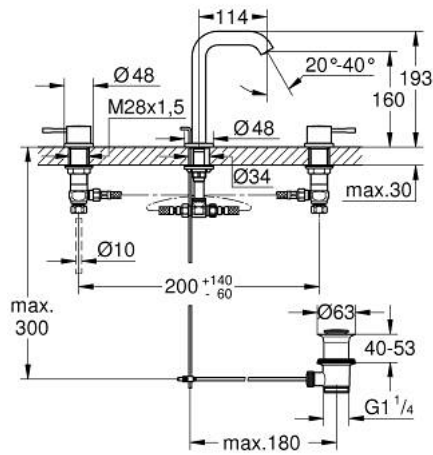

## 20 296 GN1 ESSENCE THREE-HOLE BASIN MIXER 1/2" M-SIZE

### PRODUCT DESCRIPTION

- Tyc: brushed cool sunrise
- metal lever
- ceramic headparts 1/2", 90°
- GROHE LongLife finish
- GROHE EcoJoy - Less water, perfect flow
- GROHE EcoJoy mousseur 5.7 l/min
- GROHE AquaGuide adjustable mousseur
- pop-up waste set 1 1/4"
- pressure-proof flexible connection hoses between spout and side valves
- min. recommended pressure 1.0 bar
- union nut 1/2" x 10.5 mm

### SPARE PARTS

- 1: Essence New pair of handles blue/red US (Spare part-nr. 48330GN0)
- 2: Ceramic headpart 1/2" (Spare part-nr. 45882000)
- 2.1: O-ring  $\varnothing$  18.2 x  $\varnothing$  1.7 (Spare part-nr. 0392400M)
- 3: Ceramic headpart 1/2" (Spare part-nr. 45883000)
- 3.1: O-ring  $\varnothing$  18.2 x  $\varnothing$  1.7 (Spare part-nr. 0392400M)
- 4: Pop-up rod (Spare part-nr. 65196GN0)
- 5: Mousseur (Spare part-nr. 48270000)
- 6: Fixing clamp (Spare part-nr. 6554100M)
- 7: Waste set 1 1/4" (Spare part-nr. 28910GN0)
- 7.1: Plug (Spare part-nr. 07182GN0)
- 7.2: Eccentric rod (Spare part-nr. 07052000)
- 8: Coupling nut 1/2" (Spare part-nr. 1290100M)
- 8.1: Fibre seal  $\varnothing$  18,5 x  $\varnothing$  12 x 2 (Spare part-nr. 0138900M)
- 9: Flexible connection hose (Spare part-nr. 45704000)
- 10: Eccentric rod (Spare part-nr. 07341000)\*