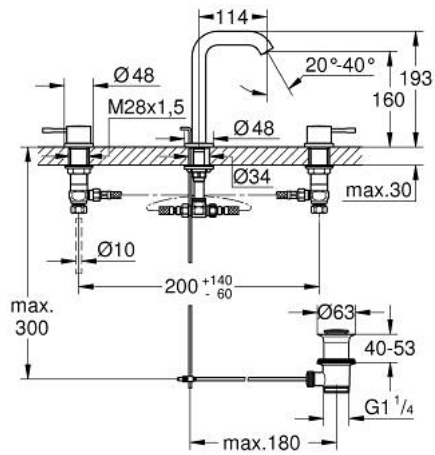

20 296 GN1 ESSENCE THREE-HOLE BASIN MIXER 1/2" M-SIZE

PRODUCT DESCRIPTION

- Tyc: brushed cool sunrise
- metal lever
- ceramic headparts 1/2", 90°
- GROHE LongLife finish
- GROHE EcoJoy - Less water, perfect flow
- maximum flow rate (at 3 bar): 5.7 l/min
- GROHE AquaGuide adjustable mousseur
- pop-up waste set 1 1/4"
- pressure-proof flexible connection hoses between spout and side valves
- min. recommended pressure 1.0 bar
- union nut 1/2" x 10.5 mm

20 296 GN1 ESSENCE THREE-HOLE BASIN MIXER 1/2" M-SIZE

SPARE PARTS

- 1: Essence New pair of handles blue/red US (Spare part-nr. 48330GN0)
- 2: Ceramic headpart 1/2" (Spare part-nr. 45882000)
- 2.1: O-ring Ø 18.2 x Ø 1.7 (Spare part-nr. 0392400M)
- 3: Ceramic headpart 1/2" (Spare part-nr. 45883000)
- 3.1: O-ring Ø 18.2 x Ø 1.7 (Spare part-nr. 0392400M)
- 4: Pop-up rod (Spare part-nr. 65196GN0)
- 5: Mousseur (Spare part-nr. 48270000)
- 6: Fixing clamp (Spare part-nr. 6554100M)
- 7: Waste set 1 1/4" (Spare part-nr. 28910GN0)
- 7.1: Plug (Spare part-nr. 07182GN0)
- 7.2: Eccentric rod (Spare part-nr. 07052000)
- 8: Coupling nut 1/2" (Spare part-nr. 1290100M)
- 8.1: Fibre seal Ø 18,5 x Ø 12 x 2 (Spare part-nr. 0138900M)
- 9: Flexible connection hose (Spare part-nr. 45704000)
- 10: Eccentric rod (Spare part-nr. 07341000)*