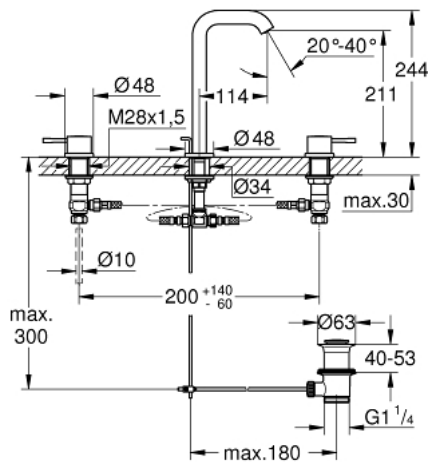

20 299 001 **ESSENCE 3-HOLE BASIN MIXER**
L-SIZE

PRODUCT DESCRIPTION

- Colour: chrome
- metal lever
- ceramic headparts 1/2", 90°
- GROHE LongLife finish
- mousseur 5.7 l/min
- GROHE FastFixation installation system
- GROHE AquaGuide adjustable mousseur
- pop-up waste set 1 1/4"
- pressure-proof flexible connection hoses between spout and side valves
- min. recommended pressure 1.0 bar
- union nut 1/2" x 10.5 mm

20 299 001 **ESSENCE 3-HOLE BASIN MIXER**
L-SIZE

SPARE PARTS

- 1: Handle (Spare part-nr. 48272000)
 - 2: Handle (Spare part-nr. 48273000)
 - 3: Ceramic headpart 1/2" (Spare part-nr. 45882000)
 - 3.1: O-Ring Ø18,2 x Ø1,7 (Spare part-nr. 0392400M)
 - 4: Ceramic headpart 1/2" (Spare part-nr. 45883000)
 - 4.1: O-Ring Ø18,2 x Ø1,7 (Spare part-nr. 0392400M)
 - 5: Pop-up rod (Spare part-nr. 65196000)
 - 6: Mousseur (Spare part-nr. 48270000)
 - 7: Fixing clamp (Spare part-nr. 6554100M)
 - 8: Waste set 1 1/4" (Spare part-nr. 28910000)
 - 8.1: Plug (Spare part-nr. 07182000)
 - 8.2: Eccentric rod (Spare part-nr. 07052000)
 - 9: Coupling nut 1/2" (Spare part-nr. 1290100M)
 - 9.1: Fibre seal dia. Ø 18,5 x Ø 12 x 2 (Spare part-nr. 0138900M)
 - 10: Flexible connection hose (Spare part-nr. 45704000)
 - 11: Eccentric rod (Spare part-nr. 07341000)*
- * Optional accessories