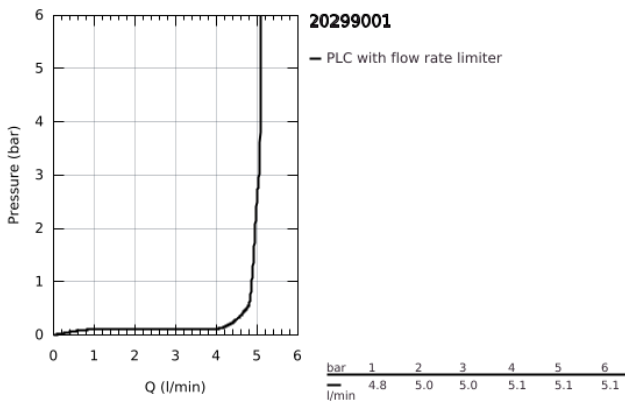

20 299 001 **ESSENCE 3-HOLE BASIN MIXER**
L-SIZE

PRODUCT DESCRIPTION

- Colour: chrome
- metal lever
- ceramic headparts 1/2", 90°
- GROHE LongLife finish
- mousseur 5.7 l/min
- GROHE FastFixation installation system
- GROHE AquaGuide adjustable mousseur
- pop-up waste set 1 1/4"
- pressure-proof flexible connection hoses between spout and side valves
- min. recommended pressure 1.0 bar
- union nut 1/2" x 10.5 mm

20 299 001 **ESSENCE 3-HOLE BASIN MIXER**
L-SIZE

SPARE PARTS

- 1: Handle (Spare part-nr. 48272000)
 - 2: Handle (Spare part-nr. 48273000)
 - 3: Ceramic headpart 1/2" (Spare part-nr. 45882000)
 - 3.1: O-Ring Ø18,2 x Ø1,7 (Spare part-nr. 0392400M)
 - 4: Ceramic headpart 1/2" (Spare part-nr. 45883000)
 - 4.1: O-Ring Ø18,2 x Ø1,7 (Spare part-nr. 0392400M)
 - 5: Pop-up rod (Spare part-nr. 65196000)
 - 6: Mousseur (Spare part-nr. 48270000)
 - 7: Fixing clamp (Spare part-nr. 6554100M)
 - 8: Waste set 1 1/4" (Spare part-nr. 28910000)
 - 8.1: Plug (Spare part-nr. 07182000)
 - 8.2: Eccentric rod (Spare part-nr. 07052000)
 - 9: Coupling nut 1/2" (Spare part-nr. 1290100M)
 - 9.1: Fibre seal dia. Ø 18,5 x Ø 12 x 2 (Spare part-nr. 0138900M)
 - 10: Flexible connection hose (Spare part-nr. 45704000)
 - 11: Eccentric rod (Spare part-nr. 07341000)*
- * Optional accessories