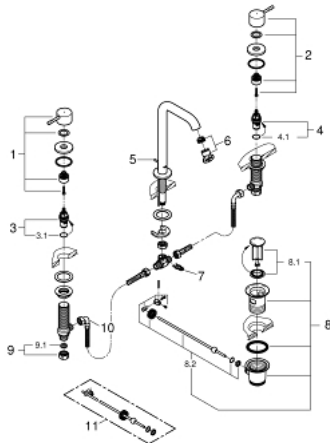

20 299 001 **ESSENCE 3-HOLE BASIN MIXER**
L-SIZE

PRODUCT DESCRIPTION

- Colour: chrome
- metal lever
- ceramic headparts 1/2", 90°
- GROHE LongLife finish
- mousseur 5.7 l/min
- GROHE FastFixation installation system
- GROHE AquaGuide adjustable mousseur
- pop-up waste set 1 1/4"
- pressure-proof flexible connection hoses between spout and side valves
- min. recommended pressure 1.0 bar
- union nut 1/2" x 10.5 mm

20 299 001 **ESSENCE 3-HOLE BASIN MIXER**
L-SIZE

SPARE PARTS

- 1: Handle (Spare part-nr. 48272000)
 - 2: Handle (Spare part-nr. 48273000)
 - 3: Ceramic headpart 1/2" (Spare part-nr. 45882000)
 - 3.1: O-Ring Ø18,2 x Ø1,7 (Spare part-nr. 0392400M)
 - 4: Ceramic headpart 1/2" (Spare part-nr. 45883000)
 - 4.1: O-Ring Ø18,2 x Ø1,7 (Spare part-nr. 0392400M)
 - 5: Pop-up rod (Spare part-nr. 65196000)
 - 6: Mousseur (Spare part-nr. 48270000)
 - 7: Fixing clamp (Spare part-nr. 6554100M)
 - 8: Waste set 1 1/4" (Spare part-nr. 28910000)
 - 8.1: Plug (Spare part-nr. 07182000)
 - 8.2: Eccentric rod (Spare part-nr. 07052000)
 - 9: Coupling nut 1/2" (Spare part-nr. 1290100M)
 - 9.1: Fibre seal dia. Ø 18,5 x Ø 12 x 2 (Spare part-nr. 0138900M)
 - 10: Flexible connection hose (Spare part-nr. 45704000)
 - 11: Eccentric rod (Spare part-nr. 07341000)*
- * Optional accessories