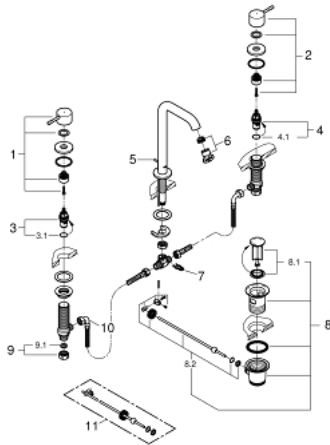

20 299 001 ESSENCE THREE-HOLE BASIN MIXER L-SIZE

PRODUCT DESCRIPTION

- Tyc: Chrome
- metal lever
- ceramic headparts 1/2", 90°
- GROHE LongLife finish
- mousseur 5.7 l/min
- GROHE FastFixation installation system
- GROHE AquaGuide adjustable mousseur
- pop-up waste set 1 1/4"
- pressure-proof flexible connection hoses between spout and side valves
- min. recommended pressure 1.0 bar
- union nut 1/2" x 10.5 mm

20 299 001 ESSENCE THREE-HOLE BASIN MIXER L-SIZE

SPARE PARTS

- 1: Handle (Spare part-nr. 48272000)
 - 2: Handle (Spare part-nr. 48273000)
 - 3: Ceramic headpart 1/2" (Spare part-nr. 45882000)
 - 3.1: O-ring Ø 18.2 x Ø 1.7 (Spare part-nr. 0392400M)
 - 4: Ceramic headpart 1/2" (Spare part-nr. 45883000)
 - 4.1: O-ring Ø 18.2 x Ø 1.7 (Spare part-nr. 0392400M)
 - 5: Pop-up rod (Spare part-nr. 65196000)
 - 6: Mousseur (Spare part-nr. 48270000)
 - 7: Fixing clamp (Spare part-nr. 6554100M)
 - 8: Waste set 1 1/4" (Spare part-nr. 28910000)
 - 8.1: Plug (Spare part-nr. 07182000)
 - 8.2: Eccentric rod (Spare part-nr. 07052000)
 - 9: Coupling nut 1/2" (Spare part-nr. 1290100M)
 - 9.1: Fibre seal Ø 18,5 x Ø 12 x 2 (Spare part-nr. 0138900M)
 - 10: Flexible connection hose (Spare part-nr. 45704000)
 - 11: Eccentric rod (Spare part-nr. 07341000)*
- * Optional accessories