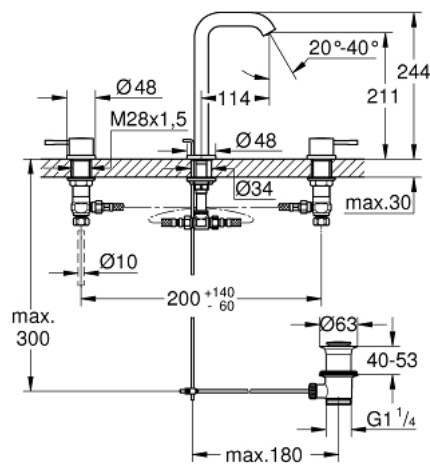

20 299 001 ESSENCE THREE-HOLE BASIN MIXER L-SIZE

PRODUCT DESCRIPTION

- Tyc: Chrome
- metal lever
- ceramic headparts 1/2", 90°
- GROHE LongLife finish
- mousseur 5.7 l/min
- GROHE FastFixation installation system
- GROHE AquaGuide adjustable mousseur
- pop-up waste set 1 1/4"
- pressure-proof flexible connection hoses between spout and side valves
- min. recommended pressure 1.0 bar
- union nut 1/2" x 10.5 mm

20 299 001 ESSENCE THREE-HOLE BASIN MIXER L-SIZE

SPARE PARTS

- 1: Handle (Spare part-nr. 48272000)
 - 2: Handle (Spare part-nr. 48273000)
 - 3: Ceramic headpart 1/2" (Spare part-nr. 45882000)
 - 3.1: O-ring Ø 18.2 x Ø 1.7 (Spare part-nr. 0392400M)
 - 4: Ceramic headpart 1/2" (Spare part-nr. 45883000)
 - 4.1: O-ring Ø 18.2 x Ø 1.7 (Spare part-nr. 0392400M)
 - 5: Pop-up rod (Spare part-nr. 65196000)
 - 6: Mousseur (Spare part-nr. 48270000)
 - 7: Fixing clamp (Spare part-nr. 6554100M)
 - 8: Waste set 1 1/4" (Spare part-nr. 28910000)
 - 8.1: Plug (Spare part-nr. 07182000)
 - 8.2: Eccentric rod (Spare part-nr. 07052000)
 - 9: Coupling nut 1/2" (Spare part-nr. 1290100M)
 - 9.1: Fibre seal Ø 18,5 x Ø 12 x 2 (Spare part-nr. 0138900M)
 - 10: Flexible connection hose (Spare part-nr. 45704000)
 - 11: Eccentric rod (Spare part-nr. 07341000)*
- * Optional accessories