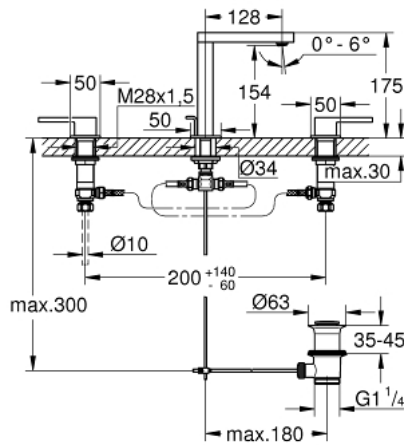

## 20 301 003 GROHE PLUS THREE-HOLE BASIN MIXER 1/2" M-SIZE

### PRODUCT DESCRIPTION

- Colour: chrome
- metal lever
- ceramic headparts 1/2", 90°
- GROHE LongLife finish
- GROHE EcoJoy - less water, perfect flow
- maximum flow rate (at 3 bar): 5 l/min
- SpeedClean mousseur
- GROHE AquaGuide adjustable mousseur
- rapid installation system
- pop-up waste set 1 1/4"
- GROHE FastFixation installation system
- pressure-proof flexible connection hoses between spout and side valves
- union nut 1/2" x 10.5 mm

### SPARE PARTS

- 1: Ceramic headpart 1/2" (Spare part-nr. 45882000)
  - 1.1: O-Ring  $\varnothing 18,2 \times \varnothing 1,7$  (Spare part-nr. 0392400M)
  - 2: Ceramic headpart 1/2" (Spare part-nr. 45883000)
  - 2.1: O-Ring  $\varnothing 18,2 \times \varnothing 1,7$  (Spare part-nr. 0392400M)
  - 3: Coupling nut 1/2" (Spare part-nr. 1290100M)
  - 3.1: Fibre seal dia.  $\varnothing 18,5 \times \varnothing 12 \times 2$  (Spare part-nr. 0138900M)
  - 4: Pop-up rod (Spare part-nr. 65196000)
  - 5: Fixing clamp (Spare part-nr. 6554100M)
  - 6: Flexible connection hose (Spare part-nr. 45704000)
  - 7: Mousseur (Spare part-nr. 48493000)
  - 8: Waste set 1 1/4" (Spare part-nr. 28910000)
  - 8.1: Plug (Spare part-nr. 07182000)
  - 8.2: Eccentric rod (Spare part-nr. 07052000)
  - 9: Coupling nut 1/2" x 14.5 mm (Spare part-nr. 1290200M)\*
  - 10: Eccentric rod (Spare part-nr. 07341000)\*
- \* Optional accessories