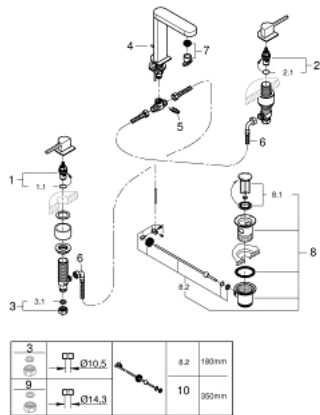

## 20 301 003 GROHE PLUS THREE-HOLE BASIN MIXER 1/2" M-SIZE

### PRODUCT DESCRIPTION

- Colour: chrome
- metal lever
- ceramic headparts 1/2", 90°
- GROHE LongLife finish
- GROHE EcoJoy - less water, perfect flow
- maximum flow rate (at 3 bar): 5 l/min
- SpeedClean mousseur
- GROHE AquaGuide adjustable mousseur
- rapid installation system
- pop-up waste set 1 1/4"
- GROHE FastFixation installation system
- pressure-proof flexible connection hoses between spout and side valves
- union nut 1/2" x 10.5 mm

### SPARE PARTS

- 1: Ceramic headpart 1/2" (Spare part-nr. 45882000)
  - 1.1: O-Ring  $\varnothing 18,2 \times \varnothing 1,7$  (Spare part-nr. 0392400M)
  - 2: Ceramic headpart 1/2" (Spare part-nr. 45883000)
  - 2.1: O-Ring  $\varnothing 18,2 \times \varnothing 1,7$  (Spare part-nr. 0392400M)
  - 3: Coupling nut 1/2" (Spare part-nr. 1290100M)
  - 3.1: Fibre seal dia.  $\varnothing 18,5 \times \varnothing 12 \times 2$  (Spare part-nr. 0138900M)
  - 4: Pop-up rod (Spare part-nr. 65196000)
  - 5: Fixing clamp (Spare part-nr. 6554100M)
  - 6: Flexible connection hose (Spare part-nr. 45704000)
  - 7: Mousseur (Spare part-nr. 48493000)
  - 8: Waste set 1 1/4" (Spare part-nr. 28910000)
  - 8.1: Plug (Spare part-nr. 07182000)
  - 8.2: Eccentric rod (Spare part-nr. 07052000)
  - 9: Coupling nut 1/2" x 14.5 mm (Spare part-nr. 1290200M)\*
  - 10: Eccentric rod (Spare part-nr. 07341000)\*
- \* Optional accessories