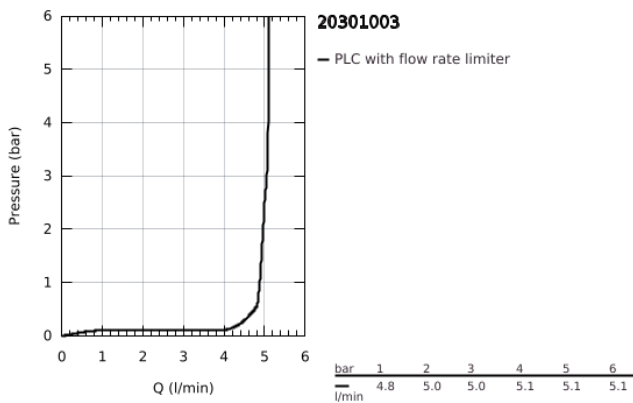

## 20 301 003 GROHE PLUS THREE-HOLE BASIN MIXER 1/2" M-SIZE

### PRODUCT DESCRIPTION

- Colour: chrome
- metal lever
- ceramic headparts 1/2", 90°
- GROHE LongLife finish
- GROHE EcoJoy - less water, perfect flow
- maximum flow rate (at 3 bar): 5 l/min
- SpeedClean mousseur
- GROHE AquaGuide adjustable mousseur
- rapid installation system
- pop-up waste set 1 1/4"
- GROHE FastFixation installation system
- pressure-proof flexible connection hoses between spout and side valves
- union nut 1/2" x 10.5 mm