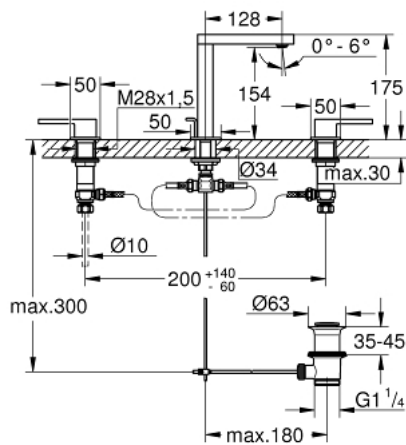

## 20 301 003 GROHE PLUS THREE-HOLE BASIN MIXER 1/2" M-SIZE

### PRODUCT DESCRIPTION

- Tyc: Chrome
- metal lever
- ceramic headparts 1/2", 90°
- GROHE LongLife finish
- GROHE EcoJoy - Less water, perfect flow
- maximum flow rate (at 3 bar): 5 l/min
- SpeedClean mousseur
- GROHE AquaGuide adjustable mousseur
- rapid installation system
- pop-up waste set 1 1/4"
- GROHE FastFixation installation system
- pressure-proof flexible connection hoses between spout and side valves
- union nut 1/2" x 10.5 mm

20 301 003 **GROHE PLUS THREE-HOLE BASIN MIXER 1/2"**  
**M-SIZE**

**SPARE PARTS**

- 1: Ceramic headpart 1/2" (Spare part-nr. 45882000)
  - 1.1: O-ring  $\varnothing 18.2 \times \varnothing 1.7$  (Spare part-nr. 0392400M)
  - 2: Ceramic headpart 1/2" (Spare part-nr. 45883000)
  - 2.1: O-ring  $\varnothing 18.2 \times \varnothing 1.7$  (Spare part-nr. 0392400M)
  - 3: Coupling nut 1/2" (Spare part-nr. 1290100M)
  - 3.1: Fibre seal  $\varnothing 18,5 \times \varnothing 12 \times 2$  (Spare part-nr. 0138900M)
  - 4: Pop-up rod (Spare part-nr. 65196000)
  - 5: Fixing clamp (Spare part-nr. 6554100M)
  - 6: Flexible connection hose (Spare part-nr. 45704000)
  - 7: Mousseur (Spare part-nr. 48493000)
  - 8: Waste set 1 1/4" (Spare part-nr. 28910000)
  - 8.1: Plug (Spare part-nr. 07182000)
  - 8.2: Eccentric rod (Spare part-nr. 07052000)
  - 9: Coupling nut 1/2" x 14.5 mm (Spare part-nr. 1290200M)\*
  - 10: Eccentric rod (Spare part-nr. 07341000)\*
- \* Optional accessories