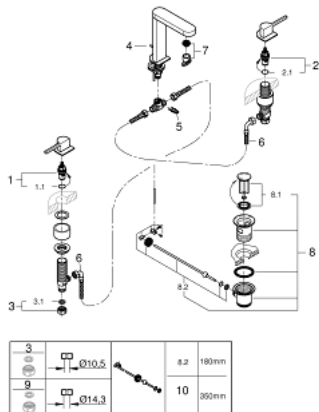

## 20 301 003 GROHE PLUS THREE-HOLE BASIN MIXER 1/2" M-SIZE

### PRODUCT DESCRIPTION

- Tyc: Chrome
- metal lever
- ceramic headparts 1/2", 90°
- GROHE LongLife finish
- GROHE EcoJoy - Less water, perfect flow
- maximum flow rate (at 3 bar): 5 l/min
- SpeedClean mousseur
- GROHE AquaGuide adjustable mousseur
- rapid installation system
- pop-up waste set 1 1/4"
- GROHE FastFixation installation system
- pressure-proof flexible connection hoses between spout and side valves
- union nut 1/2" x 10.5 mm

20 301 003 **GROHE PLUS THREE-HOLE BASIN MIXER 1/2"**  
**M-SIZE**

**SPARE PARTS**

- 1: Ceramic headpart 1/2" (Spare part-nr. 45882000)
  - 1.1: O-ring  $\varnothing 18.2 \times \varnothing 1.7$  (Spare part-nr. 0392400M)
  - 2: Ceramic headpart 1/2" (Spare part-nr. 45883000)
  - 2.1: O-ring  $\varnothing 18.2 \times \varnothing 1.7$  (Spare part-nr. 0392400M)
  - 3: Coupling nut 1/2" (Spare part-nr. 1290100M)
  - 3.1: Fibre seal  $\varnothing 18,5 \times \varnothing 12 \times 2$  (Spare part-nr. 0138900M)
  - 4: Pop-up rod (Spare part-nr. 65196000)
  - 5: Fixing clamp (Spare part-nr. 6554100M)
  - 6: Flexible connection hose (Spare part-nr. 45704000)
  - 7: Mousseur (Spare part-nr. 48493000)
  - 8: Waste set 1 1/4" (Spare part-nr. 28910000)
  - 8.1: Plug (Spare part-nr. 07182000)
  - 8.2: Eccentric rod (Spare part-nr. 07052000)
  - 9: Coupling nut 1/2" x 14.5 mm (Spare part-nr. 1290200M)\*
  - 10: Eccentric rod (Spare part-nr. 07341000)\*
- \* Optional accessories