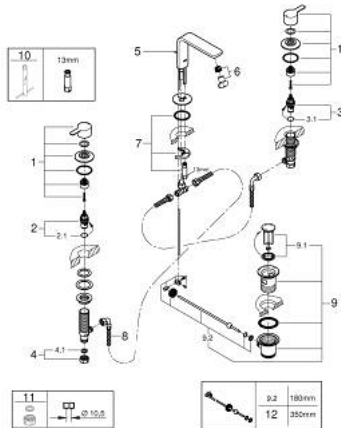

## 20 304 001 LINEARE THREE-HOLE BASIN MIXER 1/2" M-SIZE

### PRODUCT DESCRIPTION

- Colour: chrome
- metal lever
- ceramic headparts 1/2", 90°
- GROHE LongLife finish
- GROHE EcoJoy - less water, perfect flow
- maximum flow rate (at 3 bar): 5 l/min
- GROHE FastFixation installation system
- pop-up waste set 1 1/4"
- pressure-proof flexible connection hoses between spout and side valves
- min. recommended pressure 1.0 bar
- union nut 1/2" x 10.5 mm

### SPARE PARTS

- 1: Handle pair (Spare part-nr. 48357000)
  - 2: Ceramic headpart 1/2" (Spare part-nr. 45882000)
  - 2.1: O-Ring Ø18,2 x Ø1,7 (Spare part-nr. 0392400M)
  - 3: Ceramic headpart 1/2" (Spare part-nr. 45883000)
  - 3.1: O-Ring Ø18,2 x Ø1,7 (Spare part-nr. 0392400M)
  - 4: Coupling nut 1/2" x 14.5 mm (Spare part-nr. 1290200M)
  - 4.1: Fibre seal dia. Ø 18,5 x Ø 12 x 2 (Spare part-nr. 0138900M)
  - 5: Pop-up rod (Spare part-nr. 65196000)
  - 6: Mousseur (Spare part-nr. 13994000)
  - 7: Shank mounting kit (Spare part-nr. 46671000)
  - 8: Flexible connection hose (Spare part-nr. 45704000)
  - 9: Waste set 1 1/4" (Spare part-nr. 28910000)
  - 9.1: Plug (Spare part-nr. 07182000)
  - 9.2: Eccentric rod (Spare part-nr. 07052000)
  - 10: Mounting wrench (Spare part-nr. 19017000)\*
  - 11: Coupling nut 1/2" (Spare part-nr. 1290100M)\*
  - 12: Eccentric rod (Spare part-nr. 07341000)\*
- \* Optional accessories