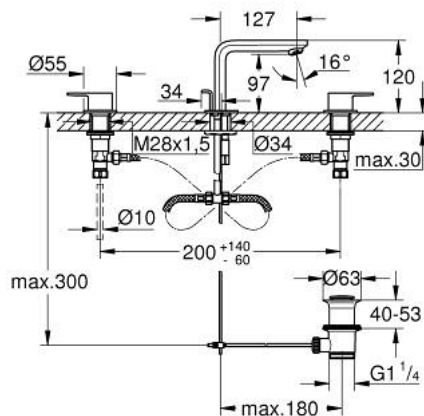

## 20 304 001 LINEARE THREE-HOLE BASIN MIXER 1/2" M-SIZE

### PRODUCT DESCRIPTION

- Colour: chrome
- metal lever
- ceramic headparts 1/2", 90°
- GROHE LongLife finish
- GROHE EcoJoy - less water, perfect flow
- maximum flow rate (at 3 bar): 5 l/min
- GROHE FastFixation installation system
- pop-up waste set 1 1/4"
- pressure-proof flexible connection hoses between spout and side valves
- min. recommended pressure 1.0 bar
- union nut 1/2" x 10.5 mm

### SPARE PARTS

- 1: Handle pair (Spare part-nr. 48357000)
  - 2: Ceramic headpart 1/2" (Spare part-nr. 45882000)
  - 2.1: O-Ring Ø18,2 x Ø1,7 (Spare part-nr. 0392400M)
  - 3: Ceramic headpart 1/2" (Spare part-nr. 45883000)
  - 3.1: O-Ring Ø18,2 x Ø1,7 (Spare part-nr. 0392400M)
  - 4: Coupling nut 1/2" x 14.5 mm (Spare part-nr. 1290200M)
  - 4.1: Fibre seal dia. Ø 18,5 x Ø 12 x 2 (Spare part-nr. 0138900M)
  - 5: Pop-up rod (Spare part-nr. 65196000)
  - 6: Mousseur (Spare part-nr. 13994000)
  - 7: Shank mounting kit (Spare part-nr. 46671000)
  - 8: Flexible connection hose (Spare part-nr. 45704000)
  - 9: Waste set 1 1/4" (Spare part-nr. 28910000)
  - 9.1: Plug (Spare part-nr. 07182000)
  - 9.2: Eccentric rod (Spare part-nr. 07052000)
  - 10: Mounting wrench (Spare part-nr. 19017000)\*
  - 11: Coupling nut 1/2" (Spare part-nr. 1290100M)\*
  - 12: Eccentric rod (Spare part-nr. 07341000)\*
- \* Optional accessories