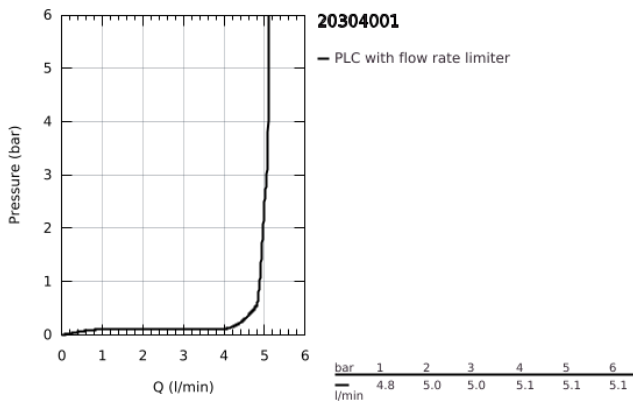

## 20 304 001 LINEARE THREE-HOLE BASIN MIXER 1/2" M-SIZE

### PRODUCT DESCRIPTION

- Colour: chrome
- metal lever
- ceramic headparts 1/2", 90°
- GROHE LongLife finish
- GROHE EcoJoy - less water, perfect flow
- maximum flow rate (at 3 bar): 5 l/min
- GROHE FastFixation installation system
- pop-up waste set 1 1/4"
- pressure-proof flexible connection hoses between spout and side valves
- min. recommended pressure 1.0 bar
- union nut 1/2" x 10.5 mm

### SPARE PARTS

- 1: Handle pair (Spare part-nr. 48357000)
  - 2: Ceramic headpart 1/2" (Spare part-nr. 45882000)
  - 2.1: O-Ring Ø18,2 x Ø1,7 (Spare part-nr. 0392400M)
  - 3: Ceramic headpart 1/2" (Spare part-nr. 45883000)
  - 3.1: O-Ring Ø18,2 x Ø1,7 (Spare part-nr. 0392400M)
  - 4: Coupling nut 1/2" x 14.5 mm (Spare part-nr. 1290200M)
  - 4.1: Fibre seal dia. Ø 18,5 x Ø 12 x 2 (Spare part-nr. 0138900M)
  - 5: Pop-up rod (Spare part-nr. 65196000)
  - 6: Mousseur (Spare part-nr. 13994000)
  - 7: Shank mounting kit (Spare part-nr. 46671000)
  - 8: Flexible connection hose (Spare part-nr. 45704000)
  - 9: Waste set 1 1/4" (Spare part-nr. 28910000)
  - 9.1: Plug (Spare part-nr. 07182000)
  - 9.2: Eccentric rod (Spare part-nr. 07052000)
  - 10: Mounting wrench (Spare part-nr. 19017000)\*
  - 11: Coupling nut 1/2" (Spare part-nr. 1290100M)\*
  - 12: Eccentric rod (Spare part-nr. 07341000)\*
- \* Optional accessories