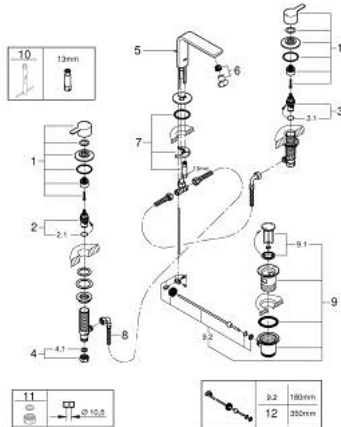

20 304 001 **LINEARE THREE-HOLE BASIN MIXER 1/2"**
M-SIZE

PRODUCT DESCRIPTION

- Tyc: Chrome
- metal lever
- ceramic headparts 1/2", 90°
- GROHE LongLife finish
- GROHE EcoJoy - Less water, perfect flow
- maximum flow rate (at 3 bar): 5 l/min
- GROHE FastFixation installation system
- pop-up waste set 1 1/4"
- pressure-proof flexible connection hoses between spout and side valves
- min. recommended pressure 1.0 bar
- union nut 1/2" x 10.5 mm

20 304 001 **LINEARE THREE-HOLE BASIN MIXER 1/2"**
M-SIZE

SPARE PARTS

- 1: Handle pair (Spare part-nr. 48357000)
- 2: Ceramic headpart 1/2" (Spare part-nr. 45882000)
- 2.1: O-ring \varnothing 18.2 x \varnothing 1.7 (Spare part-nr. 0392400M)
- 3: Ceramic headpart 1/2" (Spare part-nr. 45883000)
- 3.1: O-ring \varnothing 18.2 x \varnothing 1.7 (Spare part-nr. 0392400M)
- 4: Coupling nut 1/2" x 14.5 mm (Spare part-nr. 1290200M)
- 4.1: Fibre seal \varnothing 18,5 x \varnothing 12 x 2 (Spare part-nr. 0138900M)
- 5: Pop-up rod (Spare part-nr. 65196000)
- 6: Mousseur (Spare part-nr. 13994000)
- 7: Shank mounting kit (Spare part-nr. 46671000)
- 8: Flexible connection hose (Spare part-nr. 45704000)
- 9: Waste set 1 1/4" (Spare part-nr. 28910000)
- 9.1: Plug (Spare part-nr. 07182000)
- 9.2: Eccentric rod (Spare part-nr. 07052000)
- 10: Mounting wrench (Spare part-nr. 19017000)*
- 11: Coupling nut 1/2" (Spare part-nr. 1290100M)*
- 12: Eccentric rod (Spare part-nr. 07341000)*