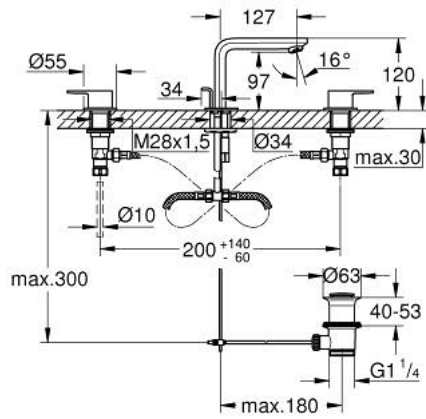

20 304 001 **LINEARE THREE-HOLE BASIN MIXER 1/2"**
M-SIZE

PRODUCT DESCRIPTION

- Tyc: Chrome
- metal lever
- ceramic headparts 1/2", 90°
- GROHE LongLife finish
- GROHE EcoJoy - Less water, perfect flow
- maximum flow rate (at 3 bar): 5 l/min
- GROHE FastFixation installation system
- pop-up waste set 1 1/4"
- pressure-proof flexible connection hoses between spout and side valves
- min. recommended pressure 1.0 bar
- union nut 1/2" x 10.5 mm

20 304 001 **LINEARE THREE-HOLE BASIN MIXER 1/2"**
M-SIZE

SPARE PARTS

- 1: Handle pair (Spare part-nr. 48357000)
- 2: Ceramic headpart 1/2" (Spare part-nr. 45882000)
- 2.1: O-ring \varnothing 18.2 x \varnothing 1.7 (Spare part-nr. 0392400M)
- 3: Ceramic headpart 1/2" (Spare part-nr. 45883000)
- 3.1: O-ring \varnothing 18.2 x \varnothing 1.7 (Spare part-nr. 0392400M)
- 4: Coupling nut 1/2" x 14.5 mm (Spare part-nr. 1290200M)
- 4.1: Fibre seal \varnothing 18,5 x \varnothing 12 x 2 (Spare part-nr. 0138900M)
- 5: Pop-up rod (Spare part-nr. 65196000)
- 6: Mousseur (Spare part-nr. 13994000)
- 7: Shank mounting kit (Spare part-nr. 46671000)
- 8: Flexible connection hose (Spare part-nr. 45704000)
- 9: Waste set 1 1/4" (Spare part-nr. 28910000)
- 9.1: Plug (Spare part-nr. 07182000)
- 9.2: Eccentric rod (Spare part-nr. 07052000)
- 10: Mounting wrench (Spare part-nr. 19017000)*
- 11: Coupling nut 1/2" (Spare part-nr. 1290100M)*
- 12: Eccentric rod (Spare part-nr. 07341000)*