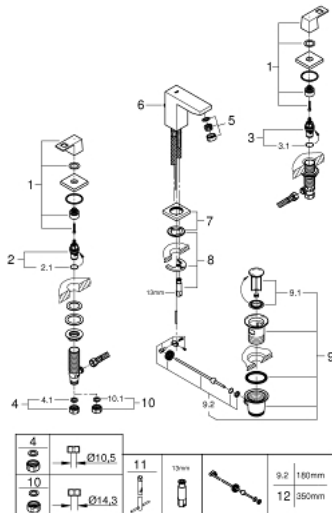

20 351 000 EUROCUBE THREE-HOLE BASIN MIXER 1/2" S-SIZE

SPARE PARTS

- 1: Handle pair (Spare part-nr. 48321000)
 - 2: Ceramic headpart 1/2" (Spare part-nr. 45882000)
 - 2.1: O-Ring Ø18,2 x Ø1,7 (Spare part-nr. 0392400M)
 - 3: Ceramic headpart 1/2" (Spare part-nr. 45883000)
 - 3.1: O-Ring Ø18,2 x Ø1,7 (Spare part-nr. 0392400M)
 - 4: Coupling nut 1/2" (Spare part-nr. 1290100M)
 - 4.1: Fibre seal dia. Ø 18,5 x Ø 12 x 2 (Spare part-nr. 0138900M)
 - 5: Mousseur (Spare part-nr. 13929000)
 - 6: Pop-up rod (Spare part-nr. 46787000)
 - 7: Escutcheon (Spare part-nr. 48421000)
 - 8: Shank mounting kit (Spare part-nr. 46671000)
 - 9: Waste set 1 1/4" (Spare part-nr. 28910000)
 - 9.1: Plug (Spare part-nr. 07182000)
 - 9.2: Eccentric rod (Spare part-nr. 07052000)
 - 10: Coupling nut 1/2" x 14.5 mm (Spare part-nr. 1290200M)*
 - 11: Mounting wrench (Spare part-nr. 19017000)*
 - 12: Eccentric rod (Spare part-nr. 07341000)*
- * Optional accessories