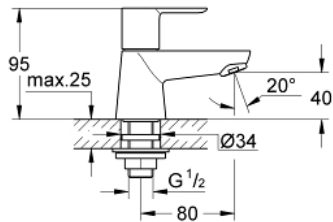

20 422 000 BAULOOP PILLAR TAP 1/2" XS-SIZE

PRODUCT DESCRIPTION

- Colour: chrome
- single hole installation
- metal lever
- ceramic headpart 1/2", 90°
- GROHE LongLife finish
- GROHE EcoJoy - less water, perfect flow
- maximum flow rate (at 3 bar): 5 l/min
- fixation nut G 1/2"

20 422 000 BAULOOK PILLAR TAP 1/2" XS-SIZE

SPARE PARTS

- 1: Lever (Spare part-nr. 48027000)
- 2: Ceramic headpart 1/2" (Spare part-nr. 45882000)
- 2.1: O-Ring $\varnothing 18,2 \times \varnothing 1,7$ (Spare part-nr. 0392400M)
- 3: Mousseur (Spare part-nr. 13952000)
- 4: Shank mounting kit (Spare part-nr. 45004000)