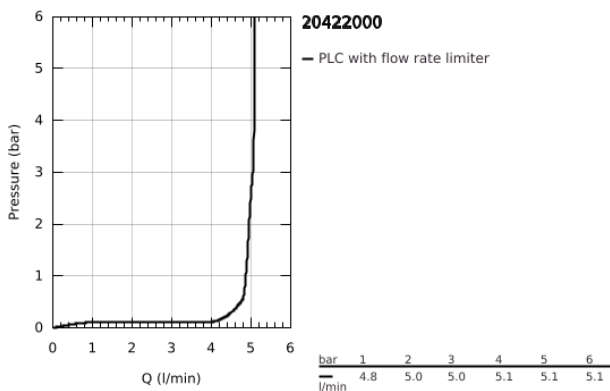

20 422 000 BAULOOP PILLAR TAP 1/2" XS-SIZE

PRODUCT DESCRIPTION

- Colour: chrome
- single hole installation
- metal lever
- ceramic headpart 1/2", 90°
- GROHE LongLife finish
- GROHE EcoJoy - less water, perfect flow
- maximum flow rate (at 3 bar): 5 l/min
- fixation nut G 1/2"

20 422 000 BAULOOK PILLAR TAP 1/2" XS-SIZE

SPARE PARTS

- 1: Lever (Spare part-nr. 48027000)
- 2: Ceramic headpart 1/2" (Spare part-nr. 45882000)
- 2.1: O-Ring $\varnothing 18,2 \times \varnothing 1,7$ (Spare part-nr. 0392400M)
- 3: Mousseur (Spare part-nr. 13952000)
- 4: Shank mounting kit (Spare part-nr. 45004000)