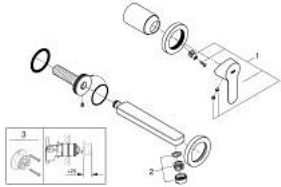

20 474 000 **BAUEDGE TWO-HOLE BASIN MIXER**

SPARE PARTS

1. 1: Lever (Spare part-nr. 46811000)
   - 2: Mousseur (Spare part-nr. 13929000)
   - 3: Extension (Spare part-nr. 46627000)*
2. Optional accessories