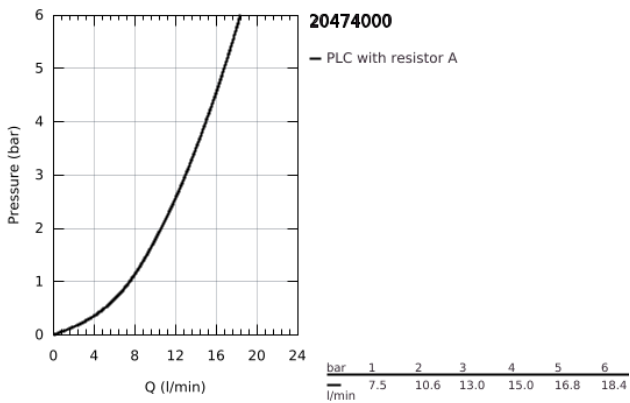

## 20 474 000 BAUEDGE TWO-HOLE BASIN MIXER

### PRODUCT DESCRIPTION

- Colour: chrome
- wall mounted
- consisting of:
  - set for final installation and concealed body
  - metal lever
  - GROHE SmoothControl 35 mm ceramic cartridge
  - GROHE LongLife finish
  - mousseur
- center distance 110 mm
- projection 171 mm

## 20 474 000 **BAUEDGE TWO-HOLE BASIN MIXER**