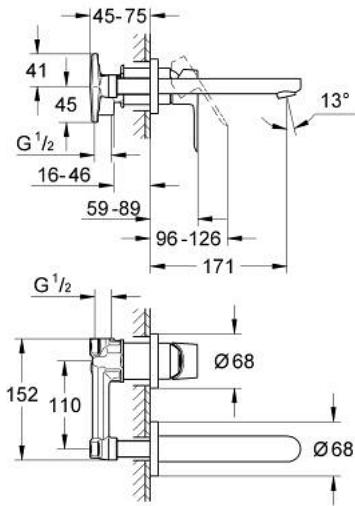

## 20 474 000 BAUEDGE TWO-HOLE BASIN MIXER

### PRODUCT DESCRIPTION

- Colour: chrome
- wall mounted
- consisting of:
  - set for final installation and concealed body
  - metal lever
  - GROHE SmoothControl 35 mm ceramic cartridge
  - GROHE LongLife finish
  - mousseur
- center distance 110 mm
- projection 171 mm

### **SPARE PARTS**

- 1: Lever (Spare part-nr. 46811000)
  - 2: Mousseur (Spare part-nr. 13929000)
  - 3: Extension (Spare part-nr. 46627000)\*
- \* Optional accessories