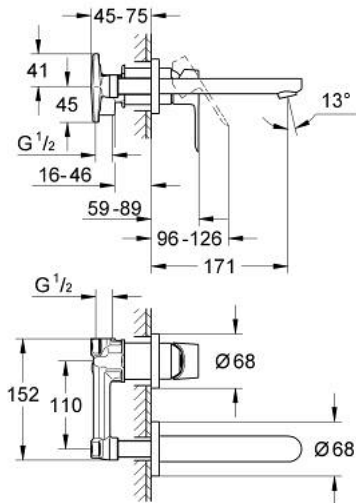

20 474 000 BAUEDGE TWO-HOLE BASIN MIXER

PRODUCT DESCRIPTION

- Tyc: Chrome
- wall mounted
- consisting of:
 - set for final installation and concealed body
 - metal lever
 - GROHE SmoothControl 35 mm ceramic cartridge
 - GROHE LongLife finish
 - mousseur
- center distance 110 mm
- projection 171 mm

20 474 000 BAUEDGE TWO-HOLE BASIN MIXER

SPARE PARTS

1: Lever (Spare part-nr. 46811000)

2: Mousseur (Spare part-nr. 13929000)

3: Extension (Spare part-nr. 46627000)*

* Optional accessories