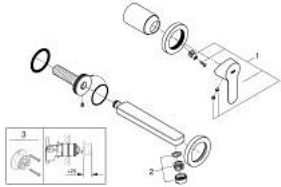

20 474 000 BAUEDGE TWO-HOLE BASIN MIXER

PRODUCT DESCRIPTION

- Tyc: Chrome
- wall mounted
- consisting of:
 - set for final installation and concealed body
 - metal lever
 - GROHE SmoothControl 35 mm ceramic cartridge
 - GROHE LongLife finish
 - mousseur
- center distance 110 mm
- projection 171 mm

20 474 000 BAUEDGE TWO-HOLE BASIN MIXER

SPARE PARTS

1: Lever (Spare part-nr. 46811000)

2: Mousseur (Spare part-nr. 13929000)

3: Extension (Spare part-nr. 46627000)*

* Optional accessories