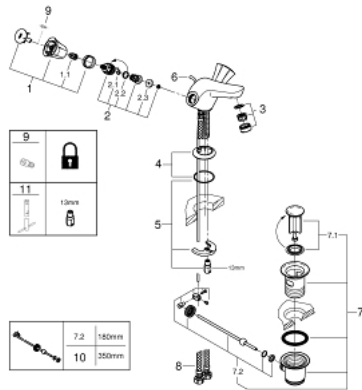

21 390 001 COSTA L ONE-HOLE BASIN MIXER, 1/2"

SPARE PARTS

- 1: Handle (Spare part-nr. 45994000)
 - 1.1: Snap insert (Spare part-nr. 0538600M)
 - 2: Headpart 1/2" (Spare part-nr. 07146000)
 - 2.1: O-Ring Ø6 x Ø2 (Spare part-nr. 0128300M)
 - 2.2: O-Ring Ø18,2 x Ø1,7 (Spare part-nr. 0392400M)
 - 2.3: Seal (Spare part-nr. 0529100M)
 - 3: Mousseur (Spare part-nr. 13929000)
 - 4: Escutcheon (Spare part-nr. 48004000)
 - 5: Shank mounting kit (Spare part-nr. 46249000)
 - 6: Hand shower (Spare part-nr. 65936PD0)
 - 7: Waste set 1 1/4" (Spare part-nr. 28910000)
 - 7.1: Plug (Spare part-nr. 07182000)
 - 7.2: Eccentric rod (Spare part-nr. 07052000)
 - 8: Connection hose (Spare part-nr. 46255000)
 - 9: Screw for Costa/Avina products (Spare part-nr. 48013000)*
 - 10: Eccentric rod (Spare part-nr. 07341000)*
 - 11: Mounting wrench (Spare part-nr. 19017000)*
- * Optional accessories