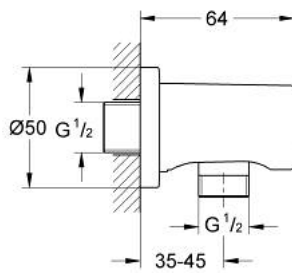

22 118 KF0 RAINSHOWER SHOWER OUTLET ELBOW, 1/2"

PRODUCT DESCRIPTION

- Colour: phantom black
- male thread
- with round escutcheon
- protected against backflow
- professional exclusive

22 118 KF0 RAINSHOWER SHOWER OUTLET ELBOW, 1/2"

SPARE PARTS

1: Non-return valve (Spare part-nr. 08565000)