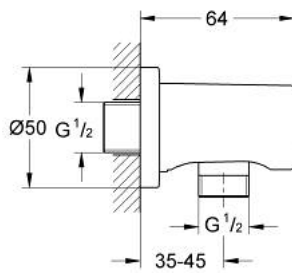

## 22 118 KF0 RAINSHOWER SHOWER OUTLET ELBOW, 1/2"

### PRODUCT DESCRIPTION

- Tyc: phantom black
- male thread
- with round escutcheon
- protected against backflow
- professional exclusive

### SPARE PARTS

1: Non-return valve (Spare part-nr. 08565000)