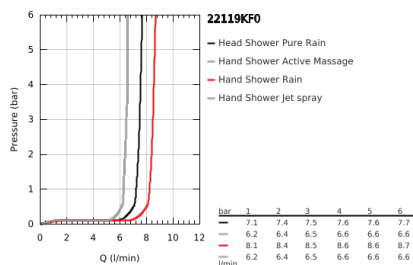

## 22 119 KF0 RAINSHOWER SMARTACTIVE 310 SHOWER SYSTEM WITH THERMOSTAT FOR WALL MOUNTING

### PRODUCT DESCRIPTION

- Colour: phantom black
- consisting of:
  - horizontal swivable 450 mm shower arm
  - exposed thermostat with Aquadimmer function
  - allows change between:
    - head shower Rainshower Mono 310
    - with ball joint
    - rotation angle  $\pm 15^\circ$
  - hand shower Rainshower SmartActive 130
  - adjustable in height with gliding element
  - including performance grip
- Silverflex shower hose 1750 mm
- 9.5 l/min flow limiter
- GROHE TurboStat - compact cartridge with wax thermoelement
- GROHE SafeStop - safety button at 38°C
- GROHE SafeStop Plus - optional temperature limiter at 43°C included
- GROHE CoolTouch - no risk of scalding
- GROHE DreamSpray - perfect spray pattern
- GROHE SmartTip showering spray selection via push of a ring
- Flexible Installation - 1 adjustable bracket for existing drill holes
- GROHE SpeedClean - effortless limescale removal
- suitable for instantaneous heaters from 18 kW/h
- minimum flow rate 5 l/min