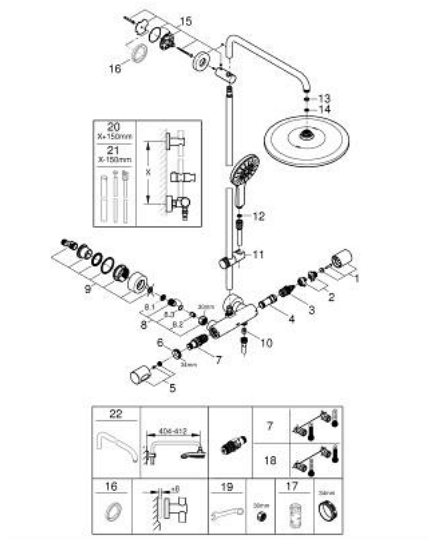

22 119 KF0 RAINSHOWER SMARTACTIVE 310 SHOWER SYSTEM WITH THERMOSTAT FOR WALL MOUNTING

SPARE PARTS

1. 1: shut-off handle aquadimmer (Spare part-nr. 47804KF0)
  2. 2: Temperature limiter (Spare part-nr. 47723000)
  3. 3: Aquadimmer (Spare part-nr. 47364000)
  4. 4: Water flow (Spare part-nr. 47887000)
  5. 5: temperature control handle (Spare part-nr. 47811KF0)
  6. 6: retaining ring (Spare part-nr. 47743000)
  7. 7: Thermostatic compact cartridge 1/2" (Spare part-nr. 47439000)
  8. 8: non-return valves (Spare part-nr. 47189KF0)
  - 8.1: Filter (Spare part-nr. 0726400M)
  - 8.2: Non-return valve (Spare part-nr. 08565000)
  - 8.3: O-Ring Ø17 x Ø2 (Spare part-nr. 0305500M)
  12. 9: S-union (Spare part-nr. 12693KF0)
  13. 10: Non-return valve (Spare part-nr. 08565000)
  14. 11: RSH SmartActive holder for sliding rail (Spare part-nr. 48424KF0)
  15. 12: Dirt strainer (Spare part-nr. 0700200M)
  16. 13: Fibre seal dia. Ø 18,5 x Ø 12 x 2 (Spare part-nr. 0138900M)
  17. 14: Dirt strainer (Spare part-nr. 48007000)
  18. 15: Shower rail holder (Spare part-nr. 48279KF0)
  19. 17: Socket spanner (Spare part-nr. 19332000)*
  20. 18: GROHE TurboStat cartridge 1/2" (Spare part-nr. 47175000)*
  21. 19: Special spanner (Spare part-nr. 19377000)*
2. Optional accessories