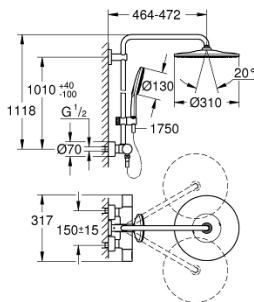

22 119 KF0 RAINSHOWER SMARTACTIVE 310 SHOWER SYSTEM WITH THERMOSTAT FOR WALL MOUNTING

SPARE PARTS

- 1: shut-off handle aquadimmer (Spare part-nr. 47804KF0)
 - 2: Temperature limiter (Spare part-nr. 47723000)
 - 3: Aquadimmer (Spare part-nr. 47364000)
 - 4: Water flow (Spare part-nr. 47887000)
 - 5: temperature control handle (Spare part-nr. 47811KF0)
 - 6: retaining ring (Spare part-nr. 47743000)
 - 7: Thermostatic compact cartridge 1/2" (Spare part-nr. 47439000)
 - 8: non-return valves (Spare part-nr. 47189KF0)
 - 8.1: Filter (Spare part-nr. 0726400M)
 - 8.2: Non-return valve (Spare part-nr. 08565000)
 - 8.3: O-Ring Ø17 x Ø2 (Spare part-nr. 0305500M)
 - 9: S-union (Spare part-nr. 12693KF0)
 - 10: Non-return valve (Spare part-nr. 08565000)
 - 11: RSH SmartActive holder for sliding rail (Spare part-nr. 48424KF0)
 - 12: Dirt strainer (Spare part-nr. 0700200M)
 - 13: Fibre seal dia. Ø 18,5 x Ø 12 x 2 (Spare part-nr. 0138900M)
 - 14: Dirt strainer (Spare part-nr. 48007000)
 - 15: Shower rail holder (Spare part-nr. 48279KF0)
 - 17: Socket spanner (Spare part-nr. 19332000)*
 - 18: GROHE TurboStat cartridge 1/2" (Spare part-nr. 47175000)*
 - 19: Special spanner (Spare part-nr. 19377000)*
- * Optional accessories