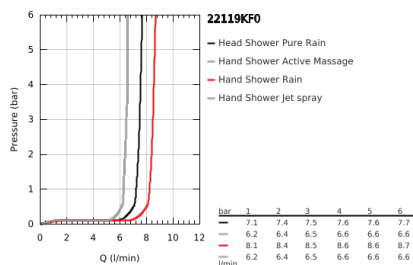

22 119 KF0 RAINSHOWER SMARTACTIVE 310 SHOWER SYSTEM WITH THERMOSTAT FOR WALL MOUNTING

PRODUCT DESCRIPTION

- Colour: phantom black
- consisting of:
 - horizontal swivable 450 mm shower arm
 - exposed thermostat with Aquadimmer function
 - allows change between:
 - head shower Rainshower Mono 310
 - with ball joint
 - rotation angle $\pm 15^\circ$
 - hand shower Rainshower SmartActive 130
 - adjustable in height with gliding element
 - including performance grip
- Silverflex shower hose 1750 mm
- GROHE EcoJoy 9.5 l/min flow limiter
- GROHE TurboStat - compact cartridge with wax thermoelement
- GROHE SafeStop - safety button at 38°C
- GROHE SafeStop Plus - optional temperature limiter at 43°C included
- GROHE CoolTouch - no risk of scalding
- GROHE DreamSpray - perfect spray pattern
- GROHE SmartTip showering spray selection via push of a ring
- Flexible Installation - 1 adjustable bracket for existing drill holes
- GROHE SpeedClean - effortless limescale removal
- suitable for instantaneous heaters from 18 kW/h
- minimum flow rate 5 l/min