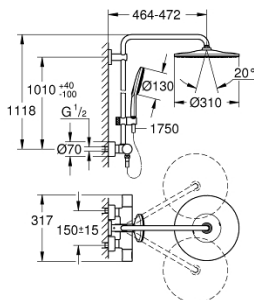

### PRODUCT DESCRIPTION

- Colour: phantom black
- consisting of:
  - horizontal swivable 450 mm shower arm
  - exposed thermostat with Aquadimmer function
  - allows change between:
    - head shower Rainshower Mono 310
    - with ball joint
    - rotation angle  $\pm 15^\circ$
  - hand shower Rainshower SmartActive 130
  - adjustable in height with gliding element
  - including performance grip
- Silverflex shower hose 1750 mm
- 9.5 l/min flow limiter
- GROHE TurboStat - compact cartridge with wax thermoelement
- GROHE SafeStop - safety button at 38°C
- GROHE SafeStop Plus - optional temperature limiter at 43°C included
- GROHE CoolTouch - no risk of scalding
- GROHE DreamSpray - perfect spray pattern
- GROHE SmartTip showering spray selection via push of a ring
- Flexible Installation - 1 adjustable bracket for existing drill holes
- GROHE SpeedClean - effortless limescale removal
- suitable for instantaneous heaters from 18 kW/h
- minimum flow rate 5 l/min