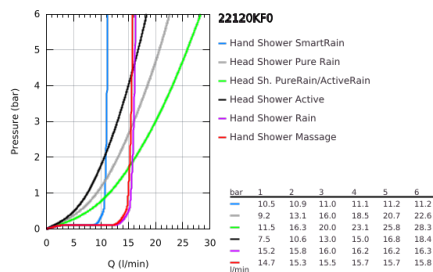

22 120 KF0 EUPHORIA SMARTCONTROL SYSTEM 310 SHOWER SYSTEM WITH THERMOSTAT FOR WALL MOUNTING

PRODUCT DESCRIPTION

- Colour: phantom black
- consisting of:
 - horizontal 450 mm shower arm
 - upper bracket adjustable for minimal adaption to existing drilling holes
 - exposed SmartControl thermostat
- allows change between:
 - head shower Rainshower SmartActive 310
 - spray patterns: GROHE PureRain, ActiveRain
 - hand shower Euphoria 110 Massage, spray plate phantom black
 - spray patterns: Rain, SmartRain, Massage
- maximum flow rate (at 3 bar): 16 l/min
- adjustable in height with gliding element
- shower hose Silverflex 1750 mm 1/2" x 1/2" (28 388)
- GROHE DreamSpray - perfect spray pattern
- GROHE CoolTouch - no risk of scalding
- GROHE TurboStat - compact cartridge with wax thermoelement
- GROHE ProGrip - with knurl structure
- GROHE SafeStop at 38°C
- GROHE SafeStop Plus - optional temperature limiter at 43°C included
- GROHE SmartControl - control the shower with intuitive push/turn button
- integrated GROHE EasyReach shower tray
- GROHE SpeedClean - effortless limescale removal
- Inner WaterGuide - inner insulation for surface protection
- TwistStop - to prevent hose from twisting
- suitable for instantaneous heaters from 18 kW/h
- minimum flow rate 5 l/min

22 120 KF0 EUPHORIA SMARTCONTROL SYSTEM 310 SHOWER SYSTEM WITH THERMOSTAT FOR WALL MOUNTING

SPARE PARTS

- 1: Thermostatic compact cartridge 1/2" (Spare part-nr. 47439000)
 - 2: Cartridge (Spare part-nr. 48297000)
 - 3: Non-return valve (Spare part-nr. 49069000)
 - 4: Non-return valve (Spare part-nr. 08565000)
 - 5: Glide element (Spare part-nr. 48177KF0)
 - 6: Dirt strainer (Spare part-nr. 0700200M)
 - 7: Shower rail holder (Spare part-nr. 48279KF0)
 - 9: GROHE TurboStat cartridge 1/2" (Spare part-nr. 47175000)*
 - 10: Socket spanner (Spare part-nr. 49059000)*
- * Optional accessories