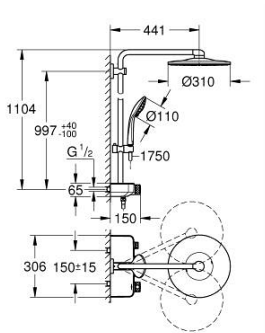

22 120 KF0 EUPHORIA SMARTCONTROL SYSTEM 310 SHOWER SYSTEM WITH THERMOSTAT FOR WALL MOUNTING

PRODUCT DESCRIPTION

- Colour: phantom black
- consisting of:
 - horizontal 450 mm shower arm
 - upper bracket adjustable for minimal adaption to existing drilling holes
 - exposed SmartControl thermostat
- allows change between:
 - head shower Rainshower SmartActive 310
 - spray patterns: GROHE PureRain, ActiveRain
 - hand shower Euphoria 110 Massage, spray plate phantom black
 - spray patterns: Rain, SmartRain, Massage
- maximum flow rate (at 3 bar): 16 l/min
- adjustable in height with gliding element
- shower hose Silverflex 1750 mm 1/2" x 1/2" (28 388)
- GROHE DreamSpray - perfect spray pattern
- GROHE CoolTouch - no risk of scalding
- GROHE TurboStat - compact cartridge with wax thermoelement
- GROHE ProGrip - with knurl structure
- GROHE SafeStop at 38°C
- GROHE SafeStop Plus - optional temperature limiter at 43°C included
- GROHE SmartControl - control the shower with intuitive push/turn button
- integrated GROHE EasyReach shower tray
- GROHE SpeedClean - effortless limescale removal
- Inner WaterGuide - inner insulation for surface protection
- TwistStop - to prevent hose from twisting
- suitable for instantaneous heaters from 18 kW/h
- minimum flow rate 5 l/min

22 120 KF0 EUPHORIA SMARTCONTROL SYSTEM 310 SHOWER SYSTEM WITH THERMOSTAT FOR WALL MOUNTING

SPARE PARTS

- 1: Thermostatic compact cartridge 1/2" (Spare part-nr. 47439000)
 - 2: Cartridge (Spare part-nr. 48297000)
 - 3: Non-return valve (Spare part-nr. 49069000)
 - 4: Non-return valve (Spare part-nr. 08565000)
 - 5: Glide element (Spare part-nr. 48177KF0)
 - 6: Dirt strainer (Spare part-nr. 0700200M)
 - 7: Shower rail holder (Spare part-nr. 48279KF0)
 - 9: GROHE TurboStat cartridge 1/2" (Spare part-nr. 47175000)*
 - 10: Socket spanner (Spare part-nr. 49059000)*
- * Optional accessories