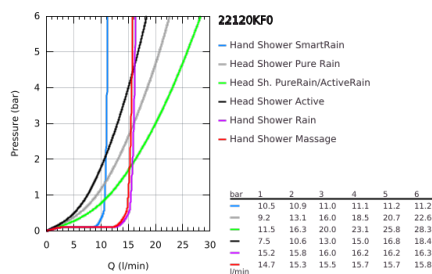

22 120 KF0 EUPHORIA SMARTCONTROL SYSTEM 310 SHOWER SYSTEM WITH THERMOSTAT FOR WALL MOUNTING

PRODUCT DESCRIPTION

- Colour: phantom black
- consisting of:
 - horizontal 450 mm shower arm
 - upper bracket adjustable for minimal adaption to existing drilling holes
 - exposed SmartControl thermostat
- allows change between:
 - head shower Rainshower SmartActive 310
 - spray patterns: GROHE PureRain, ActiveRain
 - hand shower Euphoria 110 Massage, spray plate phantom black
 - spray patterns: Rain, SmartRain, Massage
- maximum flow rate (at 3 bar): 16 l/min
- adjustable in height with gliding element
- shower hose Silverflex 1750 mm 1/2" x 1/2" (28 388)
- GROHE DreamSpray - perfect spray pattern
- GROHE CoolTouch - no risk of scalding
- GROHE TurboStat - compact cartridge with wax thermoelement
- GROHE ProGrip - with knurled structure
- GROHE SafeStop at 38°C
- GROHE SafeStop Plus - optional temperature limiter at 43°C included
- GROHE SmartControl - control the shower with intuitive push/turn button
- integrated GROHE EasyReach shower tray
- GROHE SpeedClean - effortless limescale removal
- Inner WaterGuide - inner insulation for surface protection
- TwistStop - to prevent hose from twisting
- suitable for instantaneous heaters from 18 kW/h
- minimum flow rate 5 l/min

22 120 KF0 EUPHORIA SMARTCONTROL SYSTEM 310 SHOWER SYSTEM WITH THERMOSTAT FOR WALL MOUNTING

SPARE PARTS

- 1: Thermostatic compact cartridge 1/2" (Spare part-nr. 47439000)
 - 2: Cartridge (Spare part-nr. 48297000)
 - 3: Non-return valve (Spare part-nr. 49069000)
 - 4: Non-return valve (Spare part-nr. 08565000)
 - 5: Glide element (Spare part-nr. 48177KF0)
 - 6: Dirt strainer (Spare part-nr. 0700200M)
 - 7: Shower rail holder (Spare part-nr. 48279KF0)
 - 9: GROHE TurboStat cartridge 1/2" (Spare part-nr. 47175000)*
 - 10: Socket spanner (Spare part-nr. 49059000)*
- * Optional accessories