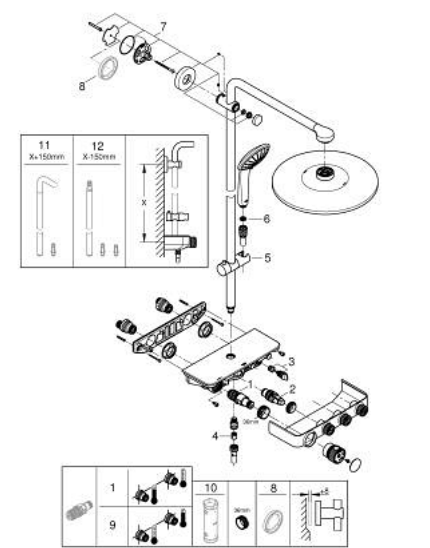

22 120 KF0 EUPHORIA SMARTCONTROL SYSTEM 310 SHOWER SYSTEM WITH THERMOSTAT FOR WALL MOUNTING

PRODUCT DESCRIPTION

- Colour: phantom black
- consisting of:
 - horizontal 450 mm shower arm
 - upper bracket adjustable for minimal adaption to existing drilling holes
 - exposed SmartControl thermostat
- allows change between:
 - head shower Rainshower SmartActive 310
 - spray patterns: GROHE PureRain, ActiveRain
 - hand shower Euphoria 110 Massage, spray plate phantom black
 - spray patterns: Rain, SmartRain, Massage
- maximum flow rate (at 3 bar): 16 l/min
- adjustable in height with gliding element
- shower hose Silverflex 1750 mm 1/2" x 1/2" (28 388)
- GROHE DreamSpray - perfect spray pattern
- GROHE CoolTouch - no risk of scalding
- GROHE TurboStat - compact cartridge with wax thermoelement
- GROHE ProGrip - with knurl structure
- GROHE SafeStop at 38°C
- GROHE SafeStop Plus - optional temperature limiter at 43°C included
- GROHE SmartControl - control the shower with intuitive push/turn button
- integrated GROHE EasyReach shower tray
- GROHE SpeedClean - effortless limescale removal
- Inner WaterGuide - inner insulation for surface protection
- TwistStop - to prevent hose from twisting
- suitable for instantaneous heaters from 18 kW/h
- minimum flow rate 5 l/min

22 120 KF0 EUPHORIA SMARTCONTROL SYSTEM 310 SHOWER SYSTEM WITH THERMOSTAT FOR WALL MOUNTING

SPARE PARTS

- 1: Thermostatic compact cartridge 1/2" (Spare part-nr. 47439000)
 - 2: Cartridge (Spare part-nr. 48297000)
 - 3: Non-return valve (Spare part-nr. 49069000)
 - 4: Non-return valve (Spare part-nr. 08565000)
 - 5: Glide element (Spare part-nr. 48177KF0)
 - 6: Dirt strainer (Spare part-nr. 0700200M)
 - 7: Shower rail holder (Spare part-nr. 48279KF0)
 - 9: GROHE TurboStat cartridge 1/2" (Spare part-nr. 47175000)*
 - 10: Socket spanner (Spare part-nr. 49059000)*
- * Optional accessories