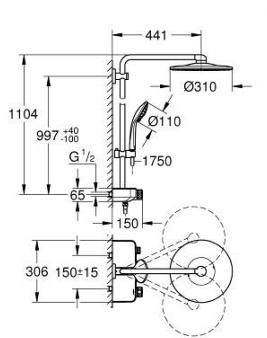

22 120 KF0 EUPHORIA SMARTCONTROL SYSTEM 310 SHOWER SYSTEM WITH THERMOSTAT FOR WALL MOUNTING

PRODUCT DESCRIPTION

- Colour: phantom black
- consisting of:
 - horizontal 450 mm shower arm
 - upper bracket adjustable for minimal adaption to existing drilling holes
 - exposed SmartControl thermostat
- allows change between:
 - head shower Rainshower SmartActive 310
 - spray patterns: GROHE PureRain, ActiveRain
 - hand shower Euphoria 110 Massage, spray plate phantom black
 - spray patterns: Rain, SmartRain, Massage
- maximum flow rate (at 3 bar): 16 l/min
- adjustable in height with gliding element
- shower hose Silverflex 1750 mm 1/2" x 1/2" (28 388)
- GROHE DreamSpray - perfect spray pattern
- GROHE CoolTouch - no risk of scalding
- GROHE TurboStat - compact cartridge with wax thermoelement
- GROHE ProGrip - with knurled structure
- GROHE SafeStop at 38°C
- GROHE SafeStop Plus - optional temperature limiter at 43°C included
- GROHE SmartControl - control the shower with intuitive push/turn button
- integrated GROHE EasyReach shower tray
- GROHE SpeedClean - effortless limescale removal
- Inner WaterGuide - inner insulation for surface protection
- TwistStop - to prevent hose from twisting
- suitable for instantaneous heaters from 18 kW/h
- minimum flow rate 5 l/min

22 120 KF0 EUPHORIA SMARTCONTROL SYSTEM 310 SHOWER SYSTEM WITH THERMOSTAT FOR WALL MOUNTING

SPARE PARTS

- 1: Thermostatic compact cartridge 1/2" (Spare part-nr. 47439000)
 - 2: Cartridge (Spare part-nr. 48297000)
 - 3: Non-return valve (Spare part-nr. 49069000)
 - 4: Non-return valve (Spare part-nr. 08565000)
 - 5: Glide element (Spare part-nr. 48177KF0)
 - 6: Dirt strainer (Spare part-nr. 0700200M)
 - 7: Shower rail holder (Spare part-nr. 48279KF0)
 - 9: GROHE TurboStat cartridge 1/2" (Spare part-nr. 47175000)*
 - 10: Socket spanner (Spare part-nr. 49059000)*
- * Optional accessories