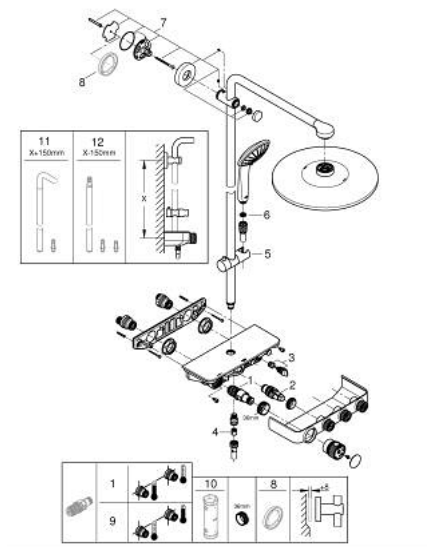

22 120 KF0 EUPHORIA SMARTCONTROL SYSTEM 310 SHOWER SYSTEM WITH THERMOSTAT FOR WALL MOUNTING

PRODUCT DESCRIPTION

- Tyc: phantom black
- consisting of:
 - horizontal 450 mm shower arm
 - upper bracket adjustable for minimal adaption to existing drilling holes
 - exposed SmartControl thermostat
- allows change between:
 - head shower Rainshower SmartActive 310
 - spray patterns: GROHE PureRain, ActiveRain
 - hand shower Euphoria 110 Massage, spray plate phantom black
 - spray patterns: Rain, SmartRain, Massage
- maximum flow rate (at 3 bar): 16 l/min
- adjustable in height with gliding element
- shower hose Silverflex 1750 mm 1/2" x 1/2" (28 388)
- GROHE DreamSpray - perfect spray pattern
- GROHE CoolTouch - no risk of scalding
- GROHE TurboStat - compact cartridge with wax thermoelement
- GROHE ProGrip - with knurled structure
- GROHE SafeStop at 38°C
- GROHE SafeStop Plus - optional temperature limiter at 43°C included
- GROHE SmartControl - control the shower with intuitive push/turn button
- integrated GROHE EasyReach shower tray
- GROHE SpeedClean - effortless limescale removal
- Inner WaterGuide - inner insulation for surface protection
- TwistStop - to prevent hose from twisting
- suitable for instantaneous heaters from 18 kW/h
- minimum flow rate 5 l/min

22 120 KF0 EUPHORIA SMARTCONTROL SYSTEM 310 SHOWER SYSTEM WITH THERMOSTAT FOR WALL MOUNTING

SPARE PARTS

- 1: Thermostatic compact cartridge 1/2" (Spare part-nr. 47439000)
 - 2: Cartridge (Spare part-nr. 48297000)
 - 3: Non-return valve (Spare part-nr. 49069000)
 - 4: Non-return valve (Spare part-nr. 08565000)
 - 5: Glide element (Spare part-nr. 48177KF0)
 - 6: Dirt strainer (Spare part-nr. 0700200M)
 - 7: Shower rail holder (Spare part-nr. 48279KF0)
 - 9: GROHE TurboStat cartridge 1/2" (Spare part-nr. 47175000)*
 - 10: Socket spanner (Spare part-nr. 49059000)*
- * Optional accessories