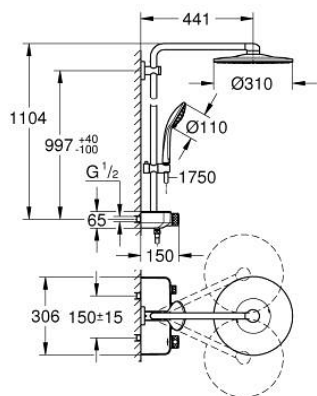

22 120 KF0 EUPHORIA SMARTCONTROL SYSTEM 310 SHOWER SYSTEM WITH THERMOSTAT FOR WALL MOUNTING

PRODUCT DESCRIPTION

- Tyc: phantom black
- consisting of:
 - horizontal 450 mm shower arm
 - upper bracket adjustable for minimal adaption to existing drilling holes
 - exposed SmartControl thermostat
- allows change between:
 - head shower Rainshower SmartActive 310
 - spray patterns: GROHE PureRain, ActiveRain
 - hand shower Euphoria 110 Massage, spray plate phantom black
 - spray patterns: Rain, SmartRain, Massage
- maximum flow rate (at 3 bar): 16 l/min
- adjustable in height with gliding element
- shower hose Silverflex 1750 mm 1/2" x 1/2" (28 388)
- GROHE DreamSpray - perfect spray pattern
- GROHE CoolTouch - no risk of scalding
- GROHE TurboStat - compact cartridge with wax thermoelement
- GROHE ProGrip - with knurl structure
- GROHE SafeStop at 38°C
- GROHE SafeStop Plus - optional temperature limiter at 43°C included
- GROHE SmartControl - control the shower with intuitive push/turn button
- integrated GROHE EasyReach shower tray
- GROHE SpeedClean - effortless limescale removal
- Inner WaterGuide - inner insulation for surface protection
- TwistStop - to prevent hose from twisting
- suitable for instantaneous heaters from 18 kW/h
- minimum flow rate 5 l/min

22 120 KF0 EUPHORIA SMARTCONTROL SYSTEM 310 SHOWER SYSTEM WITH THERMOSTAT FOR WALL MOUNTING

SPARE PARTS

- 1: Thermostatic compact cartridge 1/2" (Spare part-nr. 47439000)
- 2: Cartridge (Spare part-nr. 48297000)
- 3: Non-return valve (Spare part-nr. 49069000)
- 4: Non-return valve (Spare part-nr. 08565000)
- 5: Glide element (Spare part-nr. 48177KF0)
- 6: Dirt strainer (Spare part-nr. 0700200M)
- 7: Shower rail holder (Spare part-nr. 48279KF0)
- 9: GROHE TurboStat cartridge 1/2" (Spare part-nr. 47175000)*
- 10: Socket spanner (Spare part-nr. 49059000)*