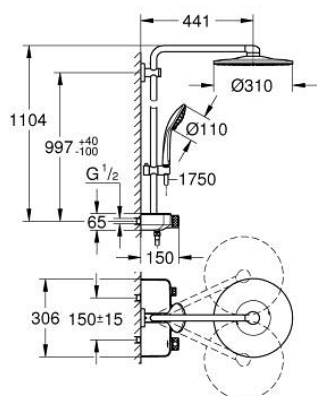

22 120 KF0 EUPHORIA SMARTCONTROL SYSTEM 310 SHOWER SYSTEM WITH THERMOSTAT FOR WALL MOUNTING

PRODUCT DESCRIPTION

- Tyc: phantom black
- consisting of:
 - horizontal 450 mm shower arm
 - upper bracket adjustable for minimal adaption to existing drilling holes
 - exposed SmartControl thermostat
- allows change between:
 - head shower Rainshower SmartActive 310
 - spray patterns: GROHE PureRain, ActiveRain
 - hand shower Euphoria 110 Massage, spray plate phantom black
 - spray patterns: Rain, SmartRain, Massage
- maximum flow rate (at 3 bar): 16 l/min
- adjustable in height with gliding element
- shower hose Silverflex 1750 mm 1/2" x 1/2" (28 388)
- GROHE DreamSpray - perfect spray pattern
- GROHE CoolTouch - no risk of scalding
- GROHE TurboStat - compact cartridge with wax thermoelement
- GROHE ProGrip - with knurled structure
- GROHE SafeStop at 38°C
- GROHE SafeStop Plus - optional temperature limiter at 43°C included
- GROHE SmartControl - control the shower with intuitive push/turn button
- integrated GROHE EasyReach shower tray
- GROHE SpeedClean - effortless limescale removal
- Inner WaterGuide - inner insulation for surface protection
- TwistStop - to prevent hose from twisting
- suitable for instantaneous heaters from 18 kW/h
- minimum flow rate 5 l/min

22 120 KF0 EUPHORIA SMARTCONTROL SYSTEM 310 SHOWER SYSTEM WITH THERMOSTAT FOR WALL MOUNTING

SPARE PARTS

- 1: Thermostatic compact cartridge 1/2" (Spare part-nr. 47439000)
 - 2: Cartridge (Spare part-nr. 48297000)
 - 3: Non-return valve (Spare part-nr. 49069000)
 - 4: Non-return valve (Spare part-nr. 08565000)
 - 5: Glide element (Spare part-nr. 48177KF0)
 - 6: Dirt strainer (Spare part-nr. 0700200M)
 - 7: Shower rail holder (Spare part-nr. 48279KF0)
 - 9: GROHE TurboStat cartridge 1/2" (Spare part-nr. 47175000)*
 - 10: Socket spanner (Spare part-nr. 49059000)*
- * Optional accessories