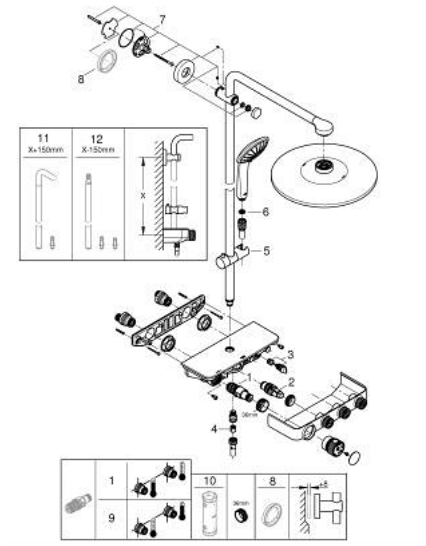

22 120 KF0 EUPHORIA SMARTCONTROL SYSTEM 310 SHOWER SYSTEM WITH THERMOSTAT FOR WALL MOUNTING

PRODUCT DESCRIPTION

- Tyc: phantom black
- consisting of:
 - horizontal 450 mm shower arm
 - upper bracket adjustable for minimal adaption to existing drilling holes
 - exposed SmartControl thermostat
- allows change between:
 - head shower Rainshower SmartActive 310
 - spray patterns: GROHE PureRain, ActiveRain
 - hand shower Euphoria 110 Massage, spray plate phantom black
 - spray patterns: Rain, SmartRain, Massage
- maximum flow rate (at 3 bar): 16 l/min
- adjustable in height with gliding element
- shower hose Silverflex 1750 mm 1/2" x 1/2" (28 388)
- GROHE DreamSpray - perfect spray pattern
- GROHE CoolTouch - no risk of scalding
- GROHE TurboStat - compact cartridge with wax thermoelement
- GROHE ProGrip - with knurl structure
- GROHE SafeStop at 38°C
- GROHE SafeStop Plus - optional temperature limiter at 43°C included
- GROHE SmartControl - control the shower with intuitive push/turn button
- integrated GROHE EasyReach shower tray
- GROHE SpeedClean - effortless limescale removal
- Inner WaterGuide - inner insulation for surface protection
- TwistStop - to prevent hose from twisting
- suitable for instantaneous heaters from 18 kW/h
- minimum flow rate 5 l/min

22 120 KF0 EUPHORIA SMARTCONTROL SYSTEM 310 SHOWER SYSTEM WITH THERMOSTAT FOR WALL MOUNTING

SPARE PARTS

- 1: Thermostatic compact cartridge 1/2" (Spare part-nr. 47439000)
- 2: Cartridge (Spare part-nr. 48297000)
- 3: Non-return valve (Spare part-nr. 49069000)
- 4: Non-return valve (Spare part-nr. 08565000)
- 5: Glide element (Spare part-nr. 48177KF0)
- 6: Dirt strainer (Spare part-nr. 0700200M)
- 7: Shower rail holder (Spare part-nr. 48279KF0)
- 9: GROHE TurboStat cartridge 1/2" (Spare part-nr. 47175000)*
- 10: Socket spanner (Spare part-nr. 49059000)*