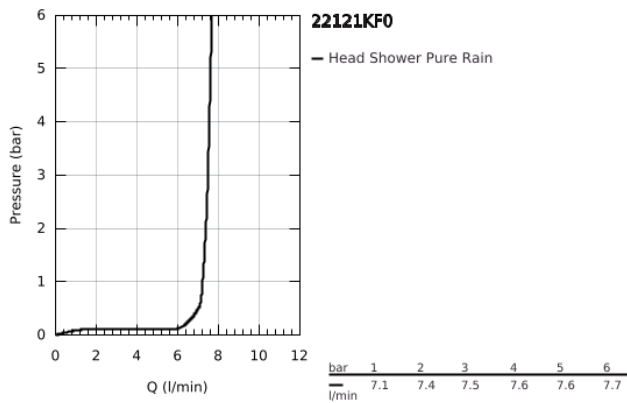

## 22 121 KF0 RAINSHOWER MONO 310 HEAD SHOWER SET 422 MM, 1 SPRAY

### PRODUCT DESCRIPTION

- Colour: phantom black
- consisting of:
  - head shower Rainshower 310, spray plate phantom black
  - spray pattern: GROHE PureRain
  - shower arm 422 mm
  - 9.5 l/min flow limiter
- GROHE DreamSpray - perfect spray pattern
- GROHE SpeedClean - effortless limescale removal
- Inner WaterGuide - inner insulation for surface protection
- suitable for instantaneous heater

22 121 KF0 **RAINSHOWER MONO 310 HEAD SHOWER SET 422 MM, 1 SPRAY**

**SPARE PARTS**

1: Fibre seal dia.  $\varnothing$  18,5 x  $\varnothing$  12 x 2 (Spare part-nr. 0138900M)

2: Dirt strainer (Spare part-nr. 48007000)