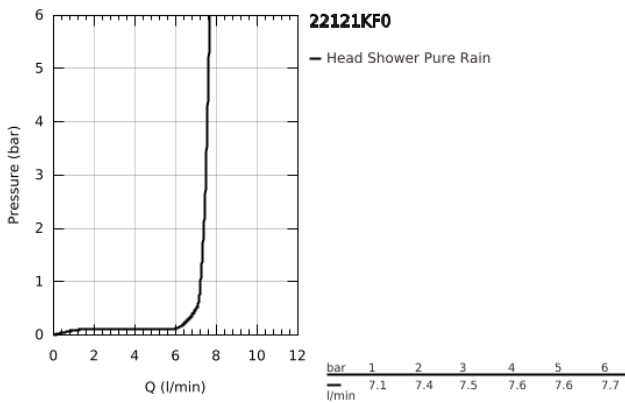

22 121 KF0 RAINSHOWER MONO 310 HEAD SHOWER SET 422 MM, 1 SPRAY

PRODUCT DESCRIPTION

- Colour: phantom black
- consisting of:
 - head shower Rainshower 310, spray plate phantom black
 - spray pattern: GROHE PureRain
 - shower arm 422 mm
 - GROHE EcoJoy 9.5 l/min flow limiter
 - GROHE DreamSpray - perfect spray pattern
 - GROHE SpeedClean - effortless limescale removal
 - Inner WaterGuide - inner insulation for surface protection
 - suitable for instantaneous heater

22 121 KF0 **RAINSHOWER MONO 310 HEAD SHOWER SET 422 MM, 1 SPRAY**

SPARE PARTS

1: Fibre seal dia. \varnothing 18,5 x \varnothing 12 x 2 (Spare part-nr. 0138900M)

2: Dirt strainer (Spare part-nr. 48007000)