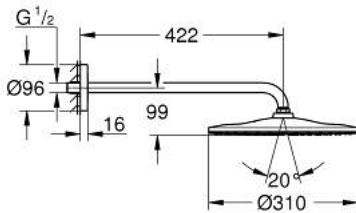

22 121 KF0 RAINSHOWER MONO 310 HEAD SHOWER SET 422 MM, 1 SPRAY

PRODUCT DESCRIPTION

- Colour: phantom black
- consisting of:
 - head shower Rainshower 310, spray plate phantom black
 - spray pattern: GROHE PureRain
 - shower arm 422 mm
 - GROHE EcoJoy 9.5 l/min flow limiter
 - GROHE DreamSpray - perfect spray pattern
 - GROHE SpeedClean - effortless limescale removal
 - Inner WaterGuide - inner insulation for surface protection
 - suitable for instantaneous heater

22 121 KF0 **RAINSHOWER MONO 310 HEAD SHOWER SET 422 MM, 1 SPRAY**

SPARE PARTS

1: Fibre seal dia. \varnothing 18,5 x \varnothing 12 x 2 (Spare part-nr. 0138900M)

2: Dirt strainer (Spare part-nr. 48007000)