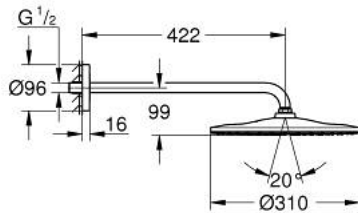

## 22 121 KF0 RAINSHOWER MONO 310 HEAD SHOWER SET 422 MM, 1 SPRAY

### PRODUCT DESCRIPTION

- Colour: phantom black
- consisting of:
  - head shower Rainshower 310, spray plate phantom black
  - spray pattern: GROHE PureRain
  - shower arm 422 mm
  - 9.5 l/min flow limiter
- GROHE DreamSpray - perfect spray pattern
- GROHE SpeedClean - effortless limescale removal
- Inner WaterGuide - inner insulation for surface protection
- suitable for instantaneous heater

22 121 KF0 **RAINSHOWER MONO 310 HEAD SHOWER SET 422 MM, 1 SPRAY**

**SPARE PARTS**

1: Fibre seal dia.  $\varnothing$  18,5 x  $\varnothing$  12 x 2 (Spare part-nr. 0138900M)

2: Dirt strainer (Spare part-nr. 48007000)