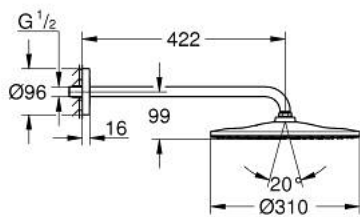

22 121 KF0 RAINSHOWER MONO 310 HEAD SHOWER SET 422 MM, 1 SPRAY

PRODUCT DESCRIPTION

- Tyc: phantom black
- consisting of:
 - head shower Rainshower 310, spray plate phantom black
 - spray pattern: GROHE PureRain
 - shower arm 422 mm
 - 9.5 l/min flow limiter
- GROHE DreamSpray - perfect spray pattern
- GROHE SpeedClean - effortless limescale removal
- Inner WaterGuide - inner insulation for surface protection
- suitable for instantaneous heater

22 121 KF0 **RAINSHOWER MONO 310 HEAD SHOWER SET 422 MM, 1 SPRAY**

SPARE PARTS

1: Fibre seal Ø 18,5 x Ø 12 x 2 (Spare part-nr. 0138900M)

2: Dirt strainer (Spare part-nr. 48007000)