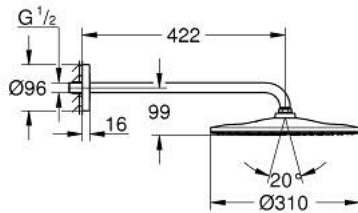

22 121 KF0 RAINSHOWER MONO 310 HEAD SHOWER SET 422 MM, 1 SPRAY

PRODUCT DESCRIPTION

- Tyc: phantom black
- consisting of:
 - head shower Rainshower 310, spray plate phantom black
 - spray pattern: GROHE PureRain
 - shower arm 422 mm
 - GROHE EcoJoy 9.5 l/min flow limiter
 - GROHE DreamSpray - perfect spray pattern
 - GROHE SpeedClean - effortless limescale removal
 - Inner WaterGuide - inner insulation for surface protection
 - suitable for instantaneous heater

22 121 KF0 **RAINSHOWER MONO 310 HEAD SHOWER SET 422 MM, 1 SPRAY**

SPARE PARTS

1: Fibre seal Ø 18,5 x Ø 12 x 2 (Spare part-nr. 0138900M)

2: Dirt strainer (Spare part-nr. 48007000)