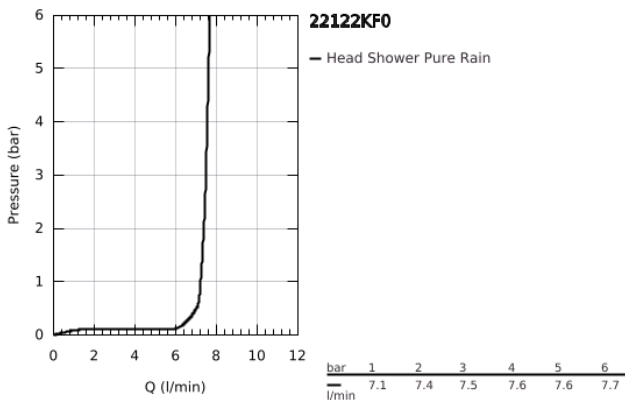

22 122 KF0 RAINSHOWER MONO 310 HEAD SHOWER SET CEILING 142 MM, 1 SPRAY

PRODUCT DESCRIPTION

- Colour: phantom black
- consisting of:
 - head shower Rainshower 310, spray plate phantom black
 - spray pattern: GROHE PureRain
 - Rainshower shower arm ceiling 142 mm
 - 9.5 l/min flow limiter
 - GROHE DreamSpray - perfect spray pattern
 - GROHE SpeedClean - effortless limescale removal
 - Inner WaterGuide - inner insulation for surface protection
- suitable for instantaneous heater

22 122 KF0 **RAINSHOWER MONO 310 HEAD SHOWER SET CEILING 142 MM, 1 SPRAY**

SPARE PARTS

- 1: escutcheon (Spare part-nr. 11741KF0)
- 2: Fibre seal dia. \varnothing 18,5 x \varnothing 12 x 2 (Spare part-nr. 0138900M)
- 3: Dirt strainer (Spare part-nr. 48007000)