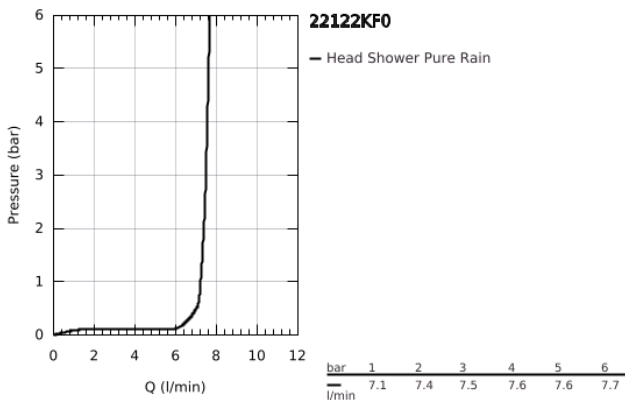

22 122 KF0 RAINSHOWER MONO 310 HEAD SHOWER SET CEILING 142 MM, 1 SPRAY

PRODUCT DESCRIPTION

- Colour: phantom black
- consisting of:
 - head shower Rainshower 310, spray plate phantom black
 - spray pattern: GROHE PureRain
 - Rainshower shower arm ceiling 142 mm
 - GROHE EcoJoy 9.5 l/min flow limiter
 - GROHE DreamSpray - perfect spray pattern
 - GROHE SpeedClean - effortless limescale removal
 - Inner WaterGuide - inner insulation for surface protection
- suitable for instantaneous heater

22 122 KF0 **RAINSHOWER MONO 310 HEAD SHOWER SET CEILING 142 MM, 1 SPRAY**

SPARE PARTS

- 1: escutcheon (Spare part-nr. 11741KF0)
- 2: Fibre seal dia. \varnothing 18,5 x \varnothing 12 x 2 (Spare part-nr. 0138900M)
- 3: Dirt strainer (Spare part-nr. 48007000)