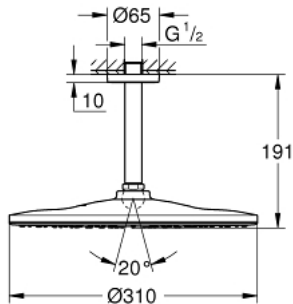

22 122 KF0 RAINSHOWER MONO 310 HEAD SHOWER SET CEILING 142 MM, 1 SPRAY

PRODUCT DESCRIPTION

- Colour: phantom black
- consisting of:
 - head shower Rainshower 310, spray plate phantom black
 - spray pattern: GROHE PureRain
 - Rainshower shower arm ceiling 142 mm
 - GROHE EcoJoy 9.5 l/min flow limiter
 - GROHE DreamSpray - perfect spray pattern
 - GROHE SpeedClean - effortless limescale removal
 - Inner WaterGuide - inner insulation for surface protection
- suitable for instantaneous heater

22 122 KF0 **RAINSHOWER MONO 310 HEAD SHOWER SET CEILING 142 MM, 1 SPRAY**

SPARE PARTS

- 1: escutcheon (Spare part-nr. 11741KF0)
- 2: Fibre seal dia. \varnothing 18,5 x \varnothing 12 x 2 (Spare part-nr. 0138900M)
- 3: Dirt strainer (Spare part-nr. 48007000)