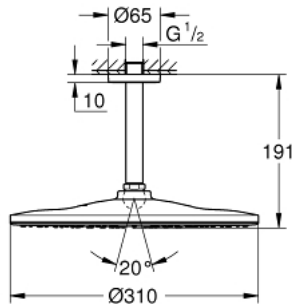

22 122 KF0 RAINSHOWER MONO 310 HEAD SHOWER SET CEILING 142 MM, 1 SPRAY

PRODUCT DESCRIPTION

- Colour: phantom black
- consisting of:
 - head shower Rainshower 310, spray plate phantom black
 - spray pattern: GROHE PureRain
 - Rainshower shower arm ceiling 142 mm
 - 9.5 l/min flow limiter
 - GROHE DreamSpray - perfect spray pattern
 - GROHE SpeedClean - effortless limescale removal
 - Inner WaterGuide - inner insulation for surface protection
- suitable for instantaneous heater

22 122 KF0 **RAINSHOWER MONO 310 HEAD SHOWER SET CEILING 142 MM, 1 SPRAY**

SPARE PARTS

- 1: escutcheon (Spare part-nr. 11741KF0)
- 2: Fibre seal dia. \varnothing 18,5 x \varnothing 12 x 2 (Spare part-nr. 0138900M)
- 3: Dirt strainer (Spare part-nr. 48007000)