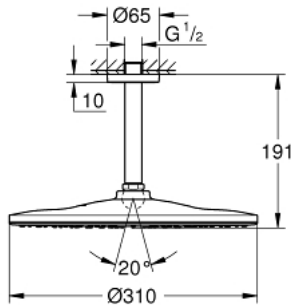

22 122 KF0 RAINSHOWER MONO 310 HEAD SHOWER SET CEILING 142 MM, 1 SPRAY

PRODUCT DESCRIPTION

- Tyc: phantom black
- consisting of:
 - head shower Rainshower 310, spray plate phantom black
 - spray pattern: GROHE PureRain
 - Rainshower shower arm ceiling 142 mm
 - 9.5 l/min flow limiter
 - GROHE DreamSpray - perfect spray pattern
 - GROHE SpeedClean - effortless limescale removal
 - Inner WaterGuide - inner insulation for surface protection
- suitable for instantaneous heater

22 122 KF0 RAINSHOWER MONO 310 HEAD SHOWER SET CEILING 142 MM, 1 SPRAY

SPARE PARTS

1: escutcheon (Spare part-nr. 11741KF0)

2: Fibre seal \varnothing 18,5 x \varnothing 12 x 2 (Spare part-nr. 0138900M)

3: Dirt strainer (Spare part-nr. 48007000)