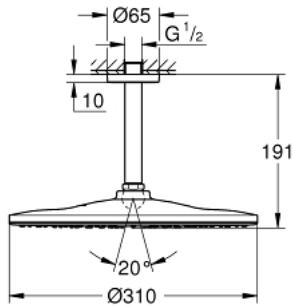

## 22 122 KF0 RAINSHOWER MONO 310 HEAD SHOWER SET CEILING 142 MM, 1 SPRAY

### PRODUCT DESCRIPTION

- Tyc: phantom black
- consisting of:
  - head shower Rainshower 310, spray plate phantom black
  - spray pattern: GROHE PureRain
  - Rainshower shower arm ceiling 142 mm
  - GROHE EcoJoy 9.5 l/min flow limiter
  - GROHE DreamSpray - perfect spray pattern
  - GROHE SpeedClean - effortless limescale removal
  - Inner WaterGuide - inner insulation for surface protection
- suitable for instantaneous heater