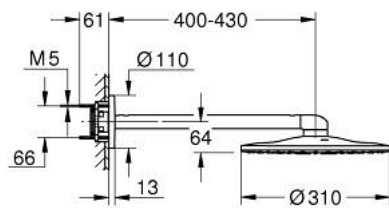

22 123 KF0 RAINSHOWER SMARTACTIVE 310 HEAD SHOWER SET 430 MM, 2 SPRAYS

PRODUCT DESCRIPTION

- Tyc: phantom black
- consisting of:
 - head shower Rainshower SmartActive 310
 - spray patterns: GROHE PureRain, ActiveRain
 - horizontal 430 mm shower arm
 - GROHE DreamSpray - perfect spray pattern
 - GROHE SpeedClean - effortless limescale removal
 - Inner WaterGuide - inner insulation for surface protection
- requires rough-in set 26 483 or 26 484 - to be ordered separately