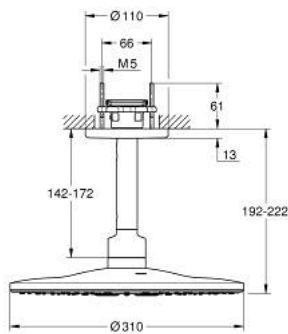

22 124 KF0 RAINSHOWER SMARTACTIVE 310 HEAD SHOWER SET CEILING 142 MM, 2 SPRAYS

PRODUCT DESCRIPTION

- Colour: phantom black
- consisting of:
 - head shower Rainshower SmartActive 310
 - spray patterns: GROHE PureRain, ActiveRain
 - 142 mm ceiling shower arm
- GROHE DreamSpray - perfect spray pattern
- GROHE SpeedClean - effortless limescale removal
- Inner WaterGuide - inner insulation for surface protection
- requires rough-in set 26 483 or 26 484 - to be ordered separately