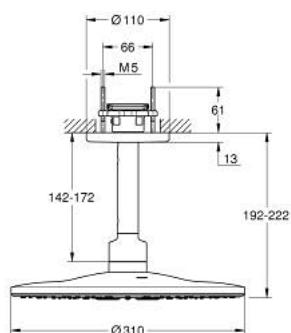

22 124 KF0 RAINSHOWER SMARTACTIVE 310 HEAD SHOWER SET CEILING 142 MM, 2 SPRAYS

PRODUCT DESCRIPTION

- Tyc: phantom black
- consisting of:
 - head shower Rainshower SmartActive 310
 - spray patterns: GROHE PureRain, ActiveRain
 - 142 mm ceiling shower arm
- GROHE DreamSpray - perfect spray pattern
- GROHE SpeedClean - effortless limescale removal
- Inner WaterGuide - inner insulation for surface protection
- requires rough-in set 26 483 or 26 484 - to be ordered separately