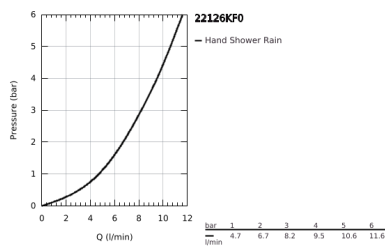

## 22 126 KF0 EUPHORIA COSMOPOLITAN STICK HAND SHOWER 1 SPRAY

### PRODUCT DESCRIPTION

- Colour: phantom black
- spray pattern: Standard spray
- maximum flow rate (at 3 bar): 8.2 l/min
- GROHE EcoJoy - less water, perfect flow
- GROHE SpeedClean - effortless limescale removal
- Inner WaterGuide - inner insulation for surface protection
- universal mounting system, fitting all standard shower hoses
- suitable for instantaneous heater
- min. recommended pressure 1.0 bar