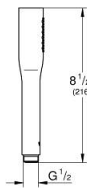

## 22 126 KF0 EUPHORIA COSMOPOLITAN STICK HAND SHOWER 1 SPRAY

### PRODUCT DESCRIPTION

- Colour: phantom black
- spray pattern: Standard spray
- maximum flow rate (at 3 bar): 8.2 l/min
- GROHE EcoJoy - less water, perfect flow
- GROHE SpeedClean - effortless limescale removal
- Inner WaterGuide - inner insulation for surface protection
- universal mounting system, fitting all standard shower hoses
- suitable for instantaneous heater
- min. recommended pressure 1.0 bar

22 126 KF0 **EUPHORIA COSMOPOLITAN STICK HAND SHOWER 1 SPRAY**

**SPARE PARTS**

1: Dirt strainer (Spare part-nr. 0700200M)