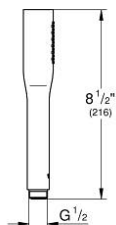

## 22 126 KF0 EUPHORIA COSMOPOLITAN STICK HAND SHOWER 1 SPRAY

### PRODUCT DESCRIPTION

- Tyc: phantom black
- spray pattern: Standard spray
- maximum flow rate (at 3 bar): 8.2 l/min
- GROHE EcoJoy - Less water, perfect flow
- GROHE SpeedClean - effortless limescale removal
- Inner WaterGuide - inner insulation for surface protection
- universal mounting system, fitting all standard shower hoses
- suitable for instantaneous heater
- min. recommended pressure 1.0 bar