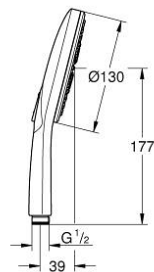

22 127 KF0 RAINSHOWER SMARTACTIVE 130 HAND SHOWER 3 SPRAYS

PRODUCT DESCRIPTION

- Colour: phantom black
- spray plate phantom black
- spray patterns: Rain, Jet, ActiveMassage
- 9.5 l/min flow limiter
- GROHE DreamSpray - perfect spray pattern
- GROHE SmartTip showering spray selection via push of a ring
- GROHE SpeedClean - effortless limescale removal
- Inner WaterGuide - inner insulation for surface protection
- universal mounting system, fitting all standard shower hoses
- suitable for instantaneous heater

22 127 KF0 RAINSHOWER SMARTACTIVE 130 HAND SHOWER 3 SPRAYS

SPARE PARTS

1: Dirt strainer (Spare part-nr. 0700200M)