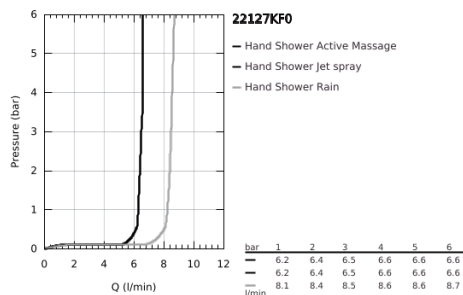

22 127 KF0 RAINSHOWER SMARTACTIVE 130 HAND SHOWER 3 SPRAYS

PRODUCT DESCRIPTION

- Colour: phantom black
- spray plate phantom black
- spray patterns: Rain, Jet, ActiveMassage
- 9.5 l/min flow limiter
- GROHE DreamSpray - perfect spray pattern
- GROHE SmartTip showering spray selection via push of a ring
- GROHE SpeedClean - effortless limescale removal
- Inner WaterGuide - inner insulation for surface protection
- universal mounting system, fitting all standard shower hoses
- suitable for instantaneous heater

22 127 KF0 RAINSHOWER SMARTACTIVE 130 HAND SHOWER 3 SPRAYS

SPARE PARTS

1: Dirt strainer (Spare part-nr. 0700200M)