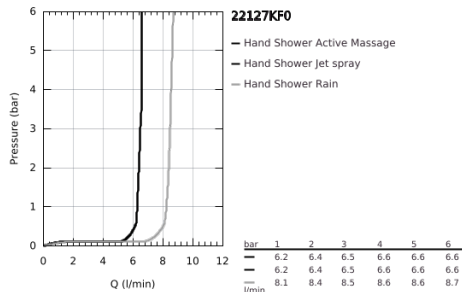

## 22 127 KF0 RAINSHOWER SMARTACTIVE 130 HAND SHOWER 3 SPRAYS

### PRODUCT DESCRIPTION

- Colour: phantom black
- spray plate phantom black
- spray patterns: Rain, Jet, ActiveMassage
- 9.5 l/min flow limiter
- GROHE DreamSpray - perfect spray pattern
- GROHE SmartTip showering spray selection via push of a ring
- GROHE SpeedClean - effortless limescale removal
- Inner WaterGuide - inner insulation for surface protection
- universal mounting system, fitting all standard shower hoses
- suitable for instantaneous heater