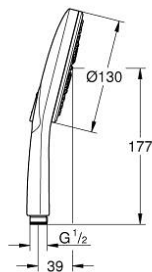

22 127 KF0 RAINSHOWER SMARTACTIVE 130 HAND SHOWER 3 SPRAYS

PRODUCT DESCRIPTION

- Colour: phantom black
- spray plate phantom black
- spray patterns: Rain, Jet, ActiveMassage
- GROHE EcoJoy 9.5 l/min flow limiter
- GROHE DreamSpray - perfect spray pattern
- GROHE SmartTip showering spray selection via push of a ring
- GROHE SpeedClean - effortless limescale removal
- Inner WaterGuide - inner insulation for surface protection
- universal mounting system, fitting all standard shower hoses
- suitable for instantaneous heater

22 127 KF0 RAINSHOWER SMARTACTIVE 130 HAND SHOWER 3 SPRAYS

SPARE PARTS

1: Dirt strainer (Spare part-nr. 0700200M)