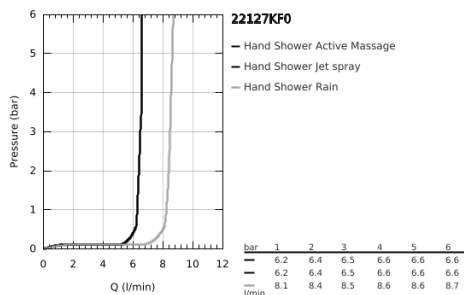

22 127 KF0 RAINSHOWER SMARTACTIVE 130 HAND SHOWER 3 SPRAYS

PRODUCT DESCRIPTION

- Colour: phantom black
- spray plate phantom black
- spray patterns: Rain, Jet, ActiveMassage
- GROHE EcoJoy 9.5 l/min flow limiter
- GROHE DreamSpray - perfect spray pattern
- GROHE SmartTip showering spray selection via push of a ring
- GROHE SpeedClean - effortless limescale removal
- Inner WaterGuide - inner insulation for surface protection
- universal mounting system, fitting all standard shower hoses
- suitable for instantaneous heater