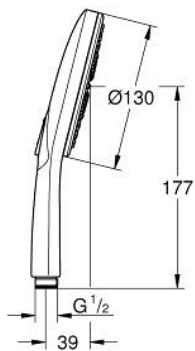

22 127 KF0 RAINSHOWER SMARTACTIVE 130 HAND SHOWER 3 SPRAYS

PRODUCT DESCRIPTION

- Tyc: phantom black
- spray plate phantom black
- spray patterns: Rain, Jet, ActiveMassage
- 9.5 l/min flow limiter
- GROHE DreamSpray - perfect spray pattern
- GROHE SmartTip showering spray selection via push of a ring
- GROHE SpeedClean - effortless limescale removal
- Inner WaterGuide - inner insulation for surface protection
- universal mounting system, fitting all standard shower hoses
- suitable for instantaneous heater

22 127 KF0 RAINSHOWER SMARTACTIVE 130 HAND SHOWER 3 SPRAYS

SPARE PARTS

1: Dirt strainer (Spare part-nr. 0700200M)