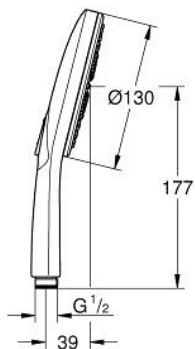

### PRODUCT DESCRIPTION

- Tyc: phantom black
- spray plate phantom black
- spray patterns: Rain, Jet, ActiveMassage
- GROHE EcoJoy 9.5 l/min flow limiter
- GROHE DreamSpray - perfect spray pattern
- GROHE SmartTip showering spray selection via push of a ring
- GROHE SpeedClean - effortless limescale removal
- Inner WaterGuide - inner insulation for surface protection
- universal mounting system, fitting all standard shower hoses
- suitable for instantaneous heater