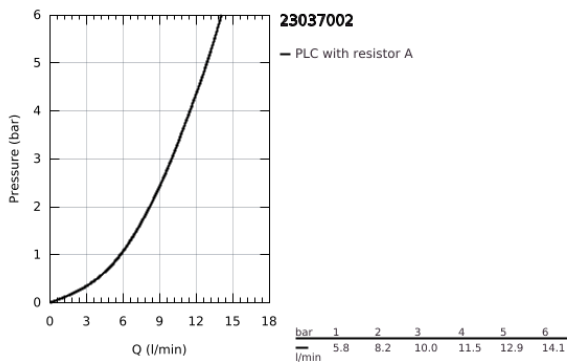

23 037 002 **EUROSTYLE COSMOPOLITAN BASIN MIXER 1/2"**
S-SIZE

PRODUCT DESCRIPTION

- Colour: chrome
- single hole installation
- metal lever
- GROHE SilkMove 28 mm ceramic cartridge
- GROHE LongLife finish
- GROHE FastFixation installation system with centering support
- mousseur
- pop-up waste set 1 1/4"
- flexible connection hoses

23 037 002 **EUROSTYLE COSMOPOLITAN BASIN MIXER 1/2"**
S-SIZE

SPARE PARTS

- 1: Lever (Spare part-nr. 46749000)
 - 2: retaining ring (Spare part-nr. 46715000)
 - 3: Cartridge (Spare part-nr. 46580000)
 - 4: Pop-up rod (Spare part-nr. 46739000)
 - 5: Mousseur (Spare part-nr. 13929000)
 - 6: Center ring (Spare part-nr. 46719000)
 - 7: Base plate (Spare part-nr. 48165000)
 - 8: Shank mounting kit (Spare part-nr. 46671000)
 - 9: Waste set 1 1/4" (Spare part-nr. 28910000)
 - 9.1: Plug (Spare part-nr. 07182000)
 - 9.2: Eccentric rod (Spare part-nr. 07052000)
 - 10: Mounting wrench (Spare part-nr. 19017000)*
- * Optional accessories