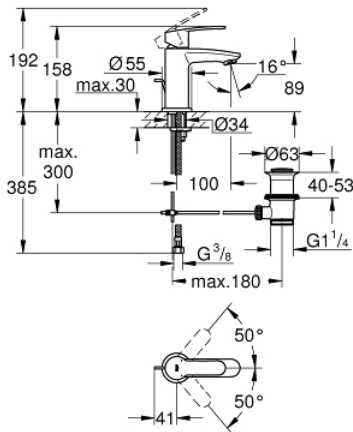

23 037 002 **EUROSTYLE COSMOPOLITAN BASIN MIXER 1/2"**
S-SIZE

PRODUCT DESCRIPTION

- Colour: chrome
- single hole installation
- metal lever
- GROHE SilkMove 28 mm ceramic cartridge
- GROHE LongLife finish
- GROHE FastFixation installation system with centering support
- mousseur
- pop-up waste set 1 1/4"
- flexible connection hoses

23 037 002 **EUROSTYLE COSMOPOLITAN BASIN MIXER 1/2"**
S-SIZE

SPARE PARTS

- 1: Lever (Spare part-nr. 46749000)
 - 2: retaining ring (Spare part-nr. 46715000)
 - 3: Cartridge (Spare part-nr. 46580000)
 - 4: Pop-up rod (Spare part-nr. 46739000)
 - 5: Mousseur (Spare part-nr. 13929000)
 - 6: Center ring (Spare part-nr. 46719000)
 - 7: Base plate (Spare part-nr. 48165000)
 - 8: Shank mounting kit (Spare part-nr. 46671000)
 - 9: Waste set 1 1/4" (Spare part-nr. 28910000)
 - 9.1: Plug (Spare part-nr. 07182000)
 - 9.2: Eccentric rod (Spare part-nr. 07052000)
 - 10: Mounting wrench (Spare part-nr. 19017000)*
- * Optional accessories