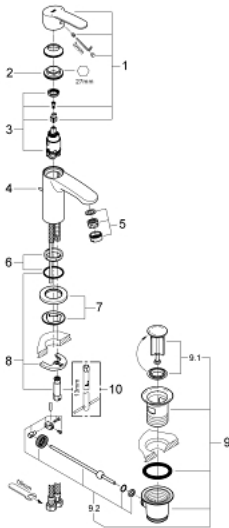

23 037 002 **EUROSTYLE COSMOPOLITAN BASIN MIXER 1/2"**
S-SIZE

PRODUCT DESCRIPTION

- Colour: chrome
- single hole installation
- metal lever
- GROHE SilkMove 28 mm ceramic cartridge
- GROHE LongLife finish
- GROHE FastFixation installation system with centering support
- mousseur
- pop-up waste set 1 1/4"
- flexible connection hoses

23 037 002 **EUROSTYLE COSMOPOLITAN BASIN MIXER 1/2"**
S-SIZE

SPARE PARTS

- 1: Lever (Spare part-nr. 46749000)
 - 2: retaining ring (Spare part-nr. 46715000)
 - 3: Cartridge (Spare part-nr. 46580000)
 - 4: Pop-up rod (Spare part-nr. 46739000)
 - 5: Mousseur (Spare part-nr. 13929000)
 - 6: Center ring (Spare part-nr. 46719000)
 - 7: Base plate (Spare part-nr. 48165000)
 - 8: Shank mounting kit (Spare part-nr. 46671000)
 - 9: Waste set 1 1/4" (Spare part-nr. 28910000)
 - 9.1: Plug (Spare part-nr. 07182000)
 - 9.2: Eccentric rod (Spare part-nr. 07052000)
 - 10: Mounting wrench (Spare part-nr. 19017000)*
- * Optional accessories