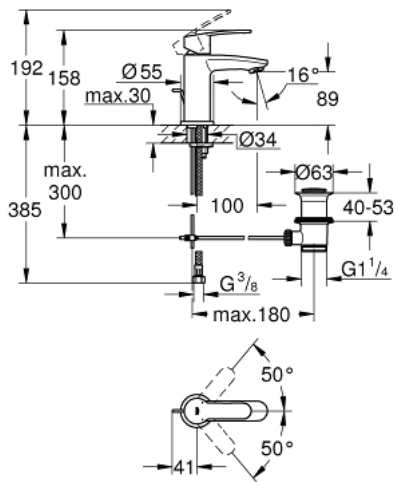

23 037 002 **EUROSTYLE COSMOPOLITAN BASIN MIXER 1/2"**
S-SIZE

PRODUCT DESCRIPTION

- Tyc: Chrome
- single hole installation
- metal lever
- GROHE SilkMove 28 mm ceramic cartridge
- GROHE LongLife finish
- GROHE FastFixation installation system with centering support
- mousseur
- pop-up waste set 1 1/4"
- flexible connection hoses

23 037 002 **EUROSTYLE COSMOPOLITAN BASIN MIXER 1/2"**
S-SIZE

SPARE PARTS

- 1: Lever (Spare part-nr. 46749000)
 - 2: Fitting ring (Spare part-nr. 46715000)
 - 3: Cartridge (Spare part-nr. 46580000)
 - 4: Pop-up rod (Spare part-nr. 46739000)
 - 5: Mousseur (Spare part-nr. 13929000)
 - 6: Center ring (Spare part-nr. 46719000)
 - 7: Base plate (Spare part-nr. 48165000)
 - 8: Shank mounting kit (Spare part-nr. 46671000)
 - 9: Waste set 1 1/4" (Spare part-nr. 28910000)
 - 9.1: Plug (Spare part-nr. 07182000)
 - 9.2: Eccentric rod (Spare part-nr. 07052000)
 - 10: Mounting wrench (Spare part-nr. 19017000)*
- * Optional accessories