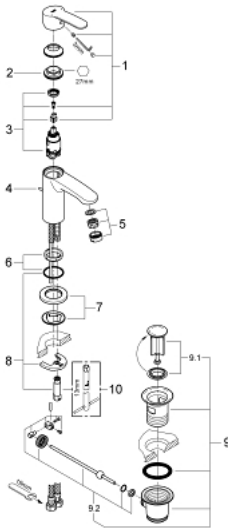

23 037 002 **EUROSTYLE COSMOPOLITAN BASIN MIXER 1/2"**
S-SIZE

PRODUCT DESCRIPTION

- Tyc: Chrome
- single hole installation
- metal lever
- GROHE SilkMove 28 mm ceramic cartridge
- GROHE LongLife finish
- GROHE FastFixation installation system with centering support
- mousseur
- pop-up waste set 1 1/4"
- flexible connection hoses

23 037 002 **EUROSTYLE COSMOPOLITAN BASIN MIXER 1/2"**
S-SIZE

SPARE PARTS

- 1: Lever (Spare part-nr. 46749000)
 - 2: Fitting ring (Spare part-nr. 46715000)
 - 3: Cartridge (Spare part-nr. 46580000)
 - 4: Pop-up rod (Spare part-nr. 46739000)
 - 5: Mousseur (Spare part-nr. 13929000)
 - 6: Center ring (Spare part-nr. 46719000)
 - 7: Base plate (Spare part-nr. 48165000)
 - 8: Shank mounting kit (Spare part-nr. 46671000)
 - 9: Waste set 1 1/4" (Spare part-nr. 28910000)
 - 9.1: Plug (Spare part-nr. 07182000)
 - 9.2: Eccentric rod (Spare part-nr. 07052000)
 - 10: Mounting wrench (Spare part-nr. 19017000)*
- * Optional accessories