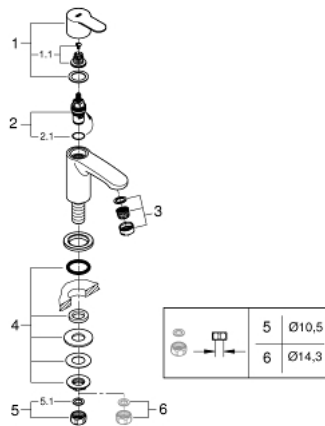

23 039 002 **EUROSTYLE COSMOPOLITAN PILLAR TAP XS-SIZE**

PRODUCT DESCRIPTION

- Colour: chrome
- single hole installation
- metal lever
- ceramic headpart 1/2", 90°
- GROHE LongLife finish
- mousseur
- min. recommended pressure 1.0 bar
- noise classification I in accordance with DIN 4109
- union nut 1/2" x 10.5 mm

23 039 002 EUROSTYLE COSMOPOLITAN PILLAR TAP XS-SIZE

SPARE PARTS

- 1: Handle (Spare part-nr. 48067000)
 - 1.1: Replacement handle connection kit (Spare part-nr. 45186000)
 - 1.1.1: O-Ring Ø18,2 x Ø1,7 (Spare part-nr. 0392400M)
 - 2: Ceramic headpart 1/2" (Spare part-nr. 45882000)
 - 2.1: O-Ring Ø18,2 x Ø1,7 (Spare part-nr. 0392400M)
 - 3: Economy mousseur (Spare part-nr. 13951000)
 - 4: Shank fastening assembly (Spare part-nr. 45000000)
 - 5: Coupling nut 1/2" (Spare part-nr. 1290100M)
 - 5.1: Fibre seal dia. Ø 18,5 x Ø 12 x 2 (Spare part-nr. 0138900M)
 - 6: Coupling nut 1/2" x 14.5 mm (Spare part-nr. 1290200M)*
- * Optional accessories