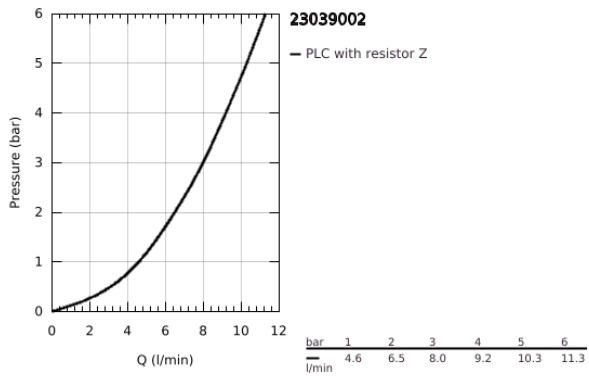

23 039 002 **EUROSTYLE COSMOPOLITAN PILLAR TAP XS-SIZE**

PRODUCT DESCRIPTION

- Colour: chrome
- single hole installation
- metal lever
- ceramic headpart 1/2", 90°
- GROHE LongLife finish
- mousseur
- min. recommended pressure 1.0 bar
- noise classification I in accordance with DIN 4109
- union nut 1/2" x 10.5 mm

23 039 002 EUROSTYLE COSMOPOLITAN PILLAR TAP XS-SIZE

SPARE PARTS

- 1: Handle (Spare part-nr. 48067000)
 - 1.1: Replacement handle connection kit (Spare part-nr. 45186000)
 - 1.1.1: O-Ring Ø18,2 x Ø1,7 (Spare part-nr. 0392400M)
 - 2: Ceramic headpart 1/2" (Spare part-nr. 45882000)
 - 2.1: O-Ring Ø18,2 x Ø1,7 (Spare part-nr. 0392400M)
 - 3: Economy mousseur (Spare part-nr. 13951000)
 - 4: Shank fastening assembly (Spare part-nr. 45000000)
 - 5: Coupling nut 1/2" (Spare part-nr. 1290100M)
 - 5.1: Fibre seal dia. Ø 18,5 x Ø 12 x 2 (Spare part-nr. 0138900M)
 - 6: Coupling nut 1/2" x 14.5 mm (Spare part-nr. 1290200M)*
- * Optional accessories