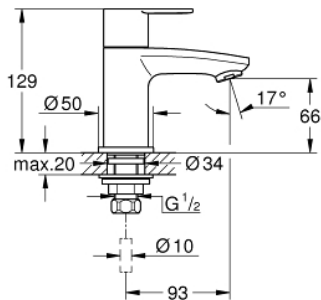

23 039 002 **EUROSTYLE COSMOPOLITAN PILLAR TAP XS-SIZE**

PRODUCT DESCRIPTION

- Colour: chrome
- single hole installation
- metal lever
- ceramic headpart 1/2", 90°
- GROHE LongLife finish
- mousseur
- min. recommended pressure 1.0 bar
- noise classification I in accordance with DIN 4109
- union nut 1/2" x 10.5 mm

23 039 002 EUROSTYLE COSMOPOLITAN PILLAR TAP XS-SIZE

SPARE PARTS

- 1: Handle (Spare part-nr. 48067000)
 - 1.1: Replacement handle connection kit (Spare part-nr. 45186000)
 - 1.1.1: O-Ring Ø18,2 x Ø1,7 (Spare part-nr. 0392400M)
 - 2: Ceramic headpart 1/2" (Spare part-nr. 45882000)
 - 2.1: O-Ring Ø18,2 x Ø1,7 (Spare part-nr. 0392400M)
 - 3: Economy mousseur (Spare part-nr. 13951000)
 - 4: Shank fastening assembly (Spare part-nr. 45000000)
 - 5: Coupling nut 1/2" (Spare part-nr. 1290100M)
 - 5.1: Fibre seal dia. Ø 18,5 x Ø 12 x 2 (Spare part-nr. 0138900M)
 - 6: Coupling nut 1/2" x 14.5 mm (Spare part-nr. 1290200M)*
- * Optional accessories