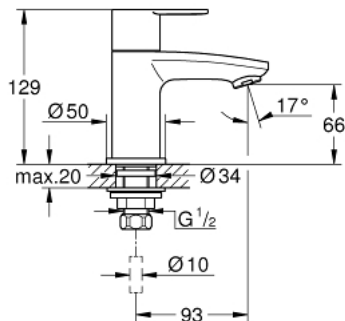

23 039 002 **EUROSTYLE COSMOPOLITAN PILLAR TAP**
XS-SIZE

PRODUCT DESCRIPTION

- Tyc: Chrome
- single hole installation
- metal lever
- ceramic headpart 1/2", 90°
- GROHE LongLife finish
- mousseur
- min. recommended pressure 1.0 bar
- noise classification I in accordance with DIN 4109
- union nut 1/2" x 10.5 mm

23 039 002 EUROSTYLE COSMOPOLITAN PILLAR TAP XS-SIZE

SPARE PARTS

- 1: Handle (Spare part-nr. 48067000)
 - 1.1: Replacement handle connection kit (Spare part-nr. 45186000)
 - 1.1.1: O-ring Ø 18.2 x Ø 1.7 (Spare part-nr. 0392400M)
 - 2: Ceramic headpart 1/2" (Spare part-nr. 45882000)
 - 2.1: O-ring Ø 18.2 x Ø 1.7 (Spare part-nr. 0392400M)
 - 3: Economy mousseur (Spare part-nr. 13951000)
 - 4: Shank fastening assembly 1/2" (Spare part-nr. 45000000)
 - 5: Coupling nut 1/2" (Spare part-nr. 1290100M)
 - 5.1: Fibre seal Ø 18,5 x Ø 12 x 2 (Spare part-nr. 0138900M)
 - 6: Coupling nut 1/2" x 14.5 mm (Spare part-nr. 1290200M)*
- * Optional accessories