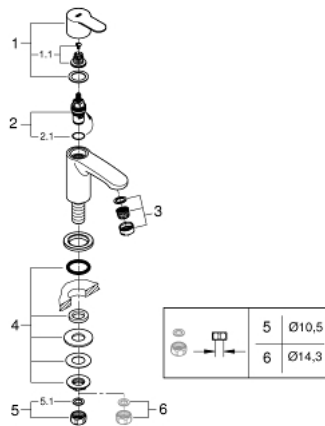

23 039 002 **EUROSTYLE COSMOPOLITAN PILLAR TAP**
XS-SIZE

PRODUCT DESCRIPTION

- Tyc: Chrome
- single hole installation
- metal lever
- ceramic headpart 1/2", 90°
- GROHE LongLife finish
- mousseur
- min. recommended pressure 1.0 bar
- noise classification I in accordance with DIN 4109
- union nut 1/2" x 10.5 mm

23 039 002 EUROSTYLE COSMOPOLITAN PILLAR TAP XS-SIZE

SPARE PARTS

- 1: Handle (Spare part-nr. 48067000)
 - 1.1: Replacement handle connection kit (Spare part-nr. 45186000)
 - 1.1.1: O-ring Ø 18.2 x Ø 1.7 (Spare part-nr. 0392400M)
 - 2: Ceramic headpart 1/2" (Spare part-nr. 45882000)
 - 2.1: O-ring Ø 18.2 x Ø 1.7 (Spare part-nr. 0392400M)
 - 3: Economy mousseur (Spare part-nr. 13951000)
 - 4: Shank fastening assembly 1/2" (Spare part-nr. 45000000)
 - 5: Coupling nut 1/2" (Spare part-nr. 1290100M)
 - 5.1: Fibre seal Ø 18,5 x Ø 12 x 2 (Spare part-nr. 0138900M)
 - 6: Coupling nut 1/2" x 14.5 mm (Spare part-nr. 1290200M)*
- * Optional accessories