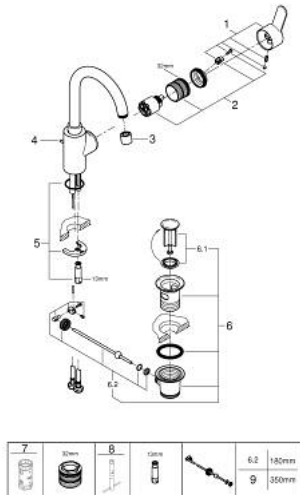

23 043 003 EUROSTYLE COSMOPOLITAN SINGLE-LEVER BASIN MIXER 1/2" L-SIZE

PRODUCT DESCRIPTION

- Colour: chrome
- single hole installation
- metal lever
- covered lever fixing
- GROHE SilkMove 35 mm ceramic cartridge
- adjustable flow rate limiter
- GROHE LongLife finish
- Protected Water Ways no contact of water with lead or nickel inside the tap
- GROHE FastFixation installation system
- mousseur
- swivel tubular spout
- with stop limiter
- pop-up waste set 1 1/4"
- flexible connection hoses
- min. recommended pressure 1.0 bar

23 043 003 EUROSTYLE COSMOPOLITAN SINGLE-LEVER BASIN MIXER 1/2" L-SIZE

SPARE PARTS

- 1: Lever (Spare part-nr. 46750000)
- 2: Cartridge (Spare part-nr. 46374000)
- 3: Mousseur (Spare part-nr. 48418000)
- 4: Pop-up rod (Spare part-nr. 46739000)
- 5: Shank mounting kit (Spare part-nr. 46671000)
- 6: Waste set 1 1/4" (Spare part-nr. 28910000)
- 6.1: Plug (Spare part-nr. 07182000)
- 6.2: Eccentric rod (Spare part-nr. 07052000)
- 7: Socket spanner (Spare part-nr. 19332000)*
- 8: Mounting wrench (Spare part-nr. 19017000)*
- 9: Eccentric rod (Spare part-nr. 07341000)*