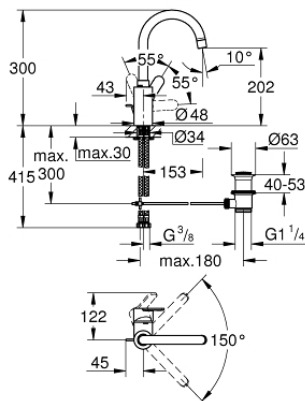

23 043 003 EUROSTYLE COSMOPOLITAN SINGLE-LEVER BASIN MIXER 1/2" L-SIZE

PRODUCT DESCRIPTION

- Colour: chrome
- single hole installation
- metal lever
- covered lever fixing
- GROHE SilkMove 35 mm ceramic cartridge
- adjustable flow rate limiter
- GROHE LongLife finish
- Protected Water Ways no contact of water with lead or nickel inside the tap
- GROHE FastFixation installation system
- mousseur
- swivel tubular spout
- with stop limiter
- pop-up waste set 1 1/4"
- flexible connection hoses
- min. recommended pressure 1.0 bar

23 043 003 EUROSTYLE COSMOPOLITAN SINGLE-LEVER BASIN MIXER 1/2" L-SIZE

SPARE PARTS

- 1: Lever (Spare part-nr. 46750000)
- 2: Cartridge (Spare part-nr. 46374000)
- 3: Mousseur (Spare part-nr. 48418000)
- 4: Pop-up rod (Spare part-nr. 46739000)
- 5: Shank mounting kit (Spare part-nr. 46671000)
- 6: Waste set 1 1/4" (Spare part-nr. 28910000)
- 6.1: Plug (Spare part-nr. 07182000)
- 6.2: Eccentric rod (Spare part-nr. 07052000)
- 7: Socket spanner (Spare part-nr. 19332000)*
- 8: Mounting wrench (Spare part-nr. 19017000)*
- 9: Eccentric rod (Spare part-nr. 07341000)*