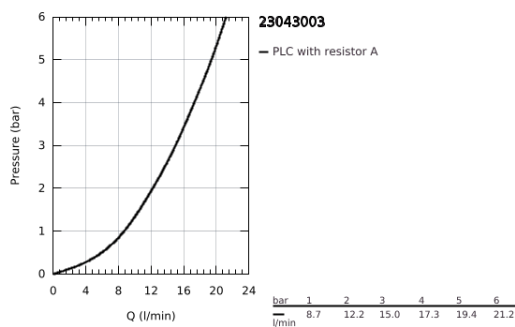

23 043 003 EUROSTYLE COSMOPOLITAN SINGLE-LEVER BASIN MIXER 1/2" L-SIZE

PRODUCT DESCRIPTION

- Colour: chrome
- single hole installation
- metal lever
- covered lever fixing
- GROHE SilkMove 35 mm ceramic cartridge
- adjustable flow rate limiter
- GROHE LongLife finish
- Protected Water Ways no contact of water with lead or nickel inside the tap
- GROHE FastFixation installation system
- mousseur
- swivel tubular spout
- with stop limiter
- pop-up waste set 1 1/4"
- flexible connection hoses
- min. recommended pressure 1.0 bar

23 043 003 EUROSTYLE COSMOPOLITAN SINGLE-LEVER BASIN MIXER 1/2" L-SIZE

SPARE PARTS

- 1: Lever (Spare part-nr. 46750000)
- 2: Cartridge (Spare part-nr. 46374000)
- 3: Mousseur (Spare part-nr. 48418000)
- 4: Pop-up rod (Spare part-nr. 46739000)
- 5: Shank mounting kit (Spare part-nr. 46671000)
- 6: Waste set 1 1/4" (Spare part-nr. 28910000)
- 6.1: Plug (Spare part-nr. 07182000)
- 6.2: Eccentric rod (Spare part-nr. 07052000)
- 7: Socket spanner (Spare part-nr. 19332000)*
- 8: Mounting wrench (Spare part-nr. 19017000)*
- 9: Eccentric rod (Spare part-nr. 07341000)*