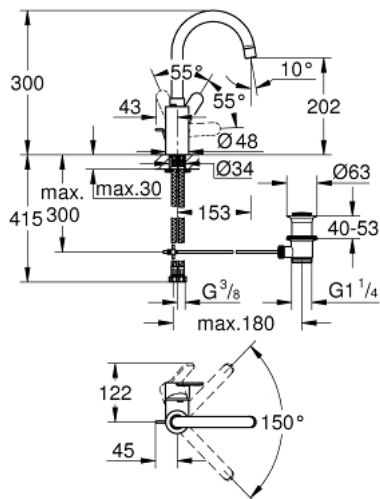

23 043 003 **EUROSTYLE COSMOPOLITAN SINGLE-LEVER BASIN MIXER 1/2"**
L-SIZE

PRODUCT DESCRIPTION

- Tyc: Chrome
- single hole installation
- metal lever
- covered lever fixing
- GROHE SilkMove 35 mm ceramic cartridge
- adjustable flow rate limiter
- GROHE LongLife finish
- Protected Water Ways no contact of water with lead or nickel inside the tap
- GROHE FastFixation installation system
- mousseur
- swivel tubular spout
- with stop limiter
- pop-up waste set 1 1/4"
- flexible connection hoses
- min. recommended pressure 1.0 bar

23 043 003 **EUROSTYLE COSMOPOLITAN SINGLE-LEVER BASIN MIXER 1/2"**
L-SIZE

SPARE PARTS

- 1: Lever (Spare part-nr. 46750000)
- 2: Cartridge (Spare part-nr. 46374000)
- 3: Mousseur (Spare part-nr. 48418000)
- 4: Pop-up rod (Spare part-nr. 46739000)
- 5: Shank mounting kit (Spare part-nr. 46671000)
- 6: Waste set 1 1/4" (Spare part-nr. 28910000)
- 6.1: Plug (Spare part-nr. 07182000)
- 6.2: Eccentric rod (Spare part-nr. 07052000)
- 7: Socket spanner (Spare part-nr. 19332000)*
- 8: Mounting wrench (Spare part-nr. 19017000)*
- 9: Eccentric rod (Spare part-nr. 07341000)*