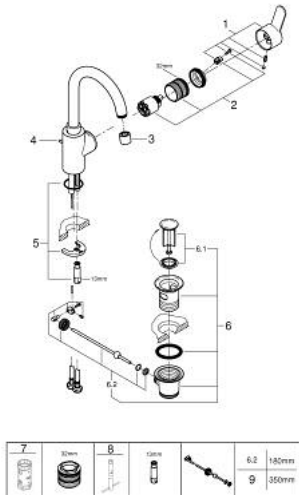

23 043 003 **EUROSTYLE COSMOPOLITAN SINGLE-LEVER BASIN MIXER 1/2"**
L-SIZE

PRODUCT DESCRIPTION

- Tyc: Chrome
- single hole installation
- metal lever
- covered lever fixing
- GROHE SilkMove 35 mm ceramic cartridge
- adjustable flow rate limiter
- GROHE LongLife finish
- Protected Water Ways no contact of water with lead or nickel inside the tap
- GROHE FastFixation installation system
- mousseur
- swivel tubular spout
- with stop limiter
- pop-up waste set 1 1/4"
- flexible connection hoses
- min. recommended pressure 1.0 bar

23 043 003 **EUROSTYLE COSMOPOLITAN SINGLE-LEVER BASIN MIXER 1/2"**
L-SIZE

SPARE PARTS

- 1: Lever (Spare part-nr. 46750000)
- 2: Cartridge (Spare part-nr. 46374000)
- 3: Mousseur (Spare part-nr. 48418000)
- 4: Pop-up rod (Spare part-nr. 46739000)
- 5: Shank mounting kit (Spare part-nr. 46671000)
- 6: Waste set 1 1/4" (Spare part-nr. 28910000)
- 6.1: Plug (Spare part-nr. 07182000)
- 6.2: Eccentric rod (Spare part-nr. 07052000)
- 7: Socket spanner (Spare part-nr. 19332000)*
- 8: Mounting wrench (Spare part-nr. 19017000)*
- 9: Eccentric rod (Spare part-nr. 07341000)*